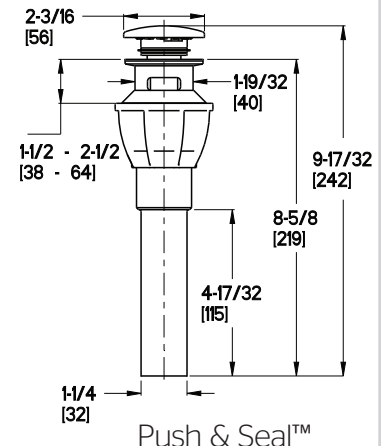

Winfield™ 4" Centerset Lavatory Faucet

- LG48-WFOC Finish(C)
- LG48-WFOK Finish(K)
- LG48-WFOY Finish(Y)

Specifications

- 3-Hole Installation
- Push & Seal™ Pop-Up
- Pforever Seal™

Features

- 1.2 GPM Flow Rate
- 3-Hole Installation
- Fixed Hubs
- Copper Inlet Line Kit Included
- PVD Finish (K Finish Only)
- Push & Seal™ Pop-Up
- Pforever Seal™ Ceramic Disc Valves
- Limited Lifetime Warranty

Dimensions

Optional Aerators Available	
GPM	Part Number
0.35 GPM	941-4390
0.5 GPM	941-8200
1.0 GPM	941-7069

Ø1 Min to Ø1-1/2 Max. Deck Hole Openings