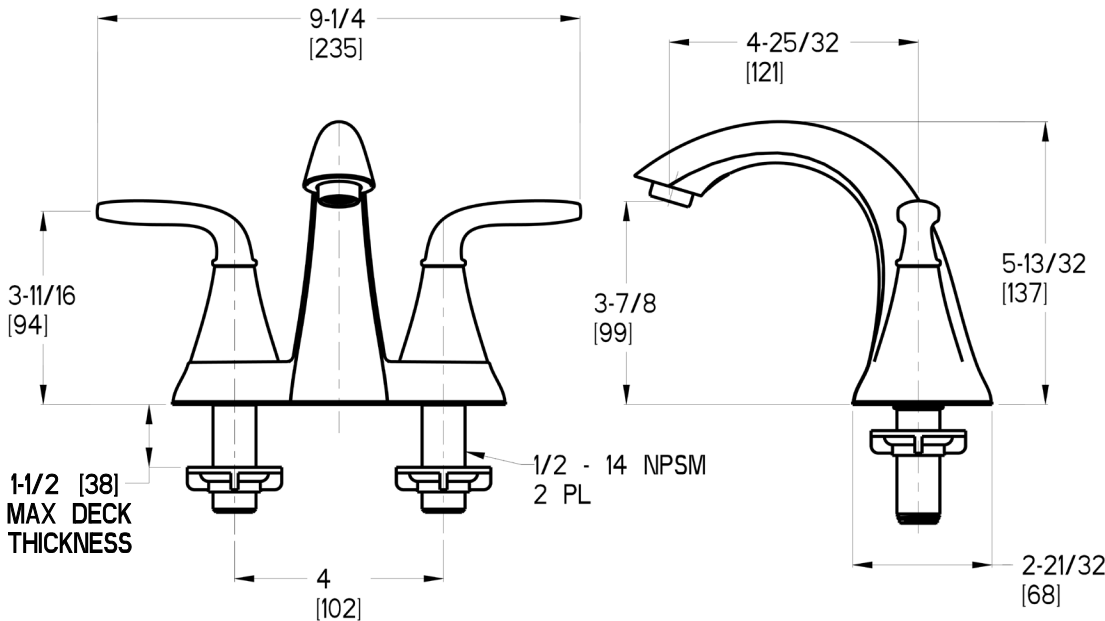

Winfield™ 4" Centerset Lavatory Faucet

- LG48-WFOC Finish(C)
- LG48-WFOK Finish(K)
- LG48-WFOY Finish(Y)

Specifications

- 3-Hole Installation
- Push & Seal™ Pop-Up
- Pforever Seal™

Features

- 1.2 GPM Flow Rate
- 3-Hole Installation
- Fixed Hubs
- Copper Inlet Line Kit Included
- PVD Finish (K Finish Only)
- Push & Seal™ Pop-Up
- Pforever Seal™ Ceramic Disc Valves
- Limited Lifetime Warranty

Dimensions

Optional Aerators Available	
GPM	Part Number
0.35 GPM	941-4390
0.5 GPM	941-8200
1.0 GPM	941-7069

Ø1 Min to Ø1-1/2 Max. Deck Hole Openings