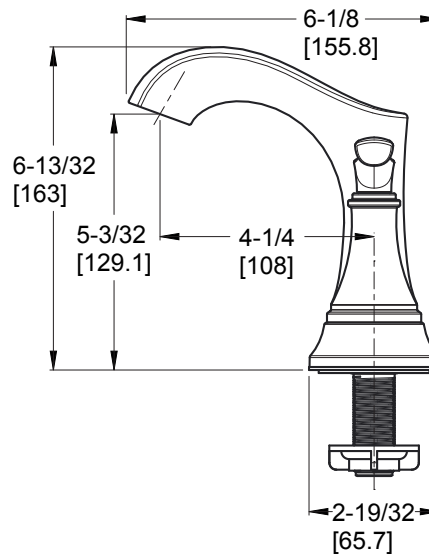

Woodbury™ 4" Centerset Lavatory Faucet

- LG48-WDOC Finish(CC)
- LG48-WDOGS Finish(GS)
- LG48-WDOY Finish(YY)

Specifications

- Fixed Hubs
- Push & Seal™ Pop-Up

Features

- 1.2 GPM Flow Rate
- Spot Defense™ Finish Resists Spots and Fingerprints (GS Finish Only)
- Copper Inlet Line Kit Included
- Shear Valves
- Fixed Hubs
- TiteSeal™ Deckplate
- Push & Seal™ Pop-Up
- Limited Lifetime Warranty

Optional Aerators Available	
GPM	Part Number
0.35 GPM	941-4360
0.5 GPM	941-4340
1.0 GPM	941-4420

Ø1 Min to Ø1-1/2 Max. Deck Hole Openings