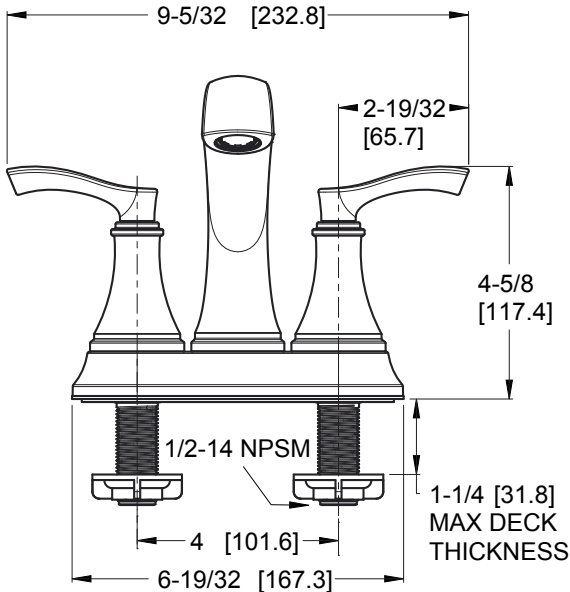

Woodbury™ 4" Centerset Lavatory Faucet

- LG48-WDOC Finish(CC)
- LG48-WDOGS Finish(GS)
- LG48-WDOY Finish(YY)

Specifications

- Fixed Hubs
- Push & Seal™ Pop-Up

Features

- 1.2 GPM Flow Rate
- Spot Defense™ Finish Resists Spots and Fingerprints (GS Finish Only)
- Copper Inlet Line Kit Included
- Shear Valves
- Fixed Hubs
- TiteSeal™ Deckplate
- Push & Seal™ Pop-Up
- Limited Lifetime Warranty

Optional Aerators Available	
GPM	Part Number
0.35 GPM	941-4360
0.5 GPM	941-4340
1.0 GPM	941-4420

Ø1 Min to Ø1-1/2 Max. Deck Hole Openings