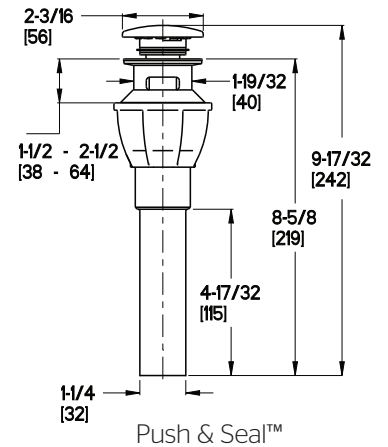

Woodbury™ 4" Centerset Lavatory Faucet

- LG48-WDOC Finish(CC)
- LG48-WDOGS Finish(GS)
- LG48-WDOY Finish(YY)

Specifications

- Fixed Hubs
- Push & Seal™ Pop-Up

Features

- 1.2 GPM Flow Rate
- Spot Defense™ Finish Resists Spots and Fingerprints (GS Finish Only)
- Copper Inlet Line Kit Included
- Shear Valves
- Fixed Hubs
- TiteSeal™ Deckplate
- Push & Seal™ Pop-Up
- Limited Lifetime Warranty

Optional Aerators Available	
GPM	Part Number
0.35 GPM	941-4360
0.5 GPM	941-4340
1.0 GPM	941-4420

Ø1 Min to Ø1-1/2 Max. Deck Hole Openings