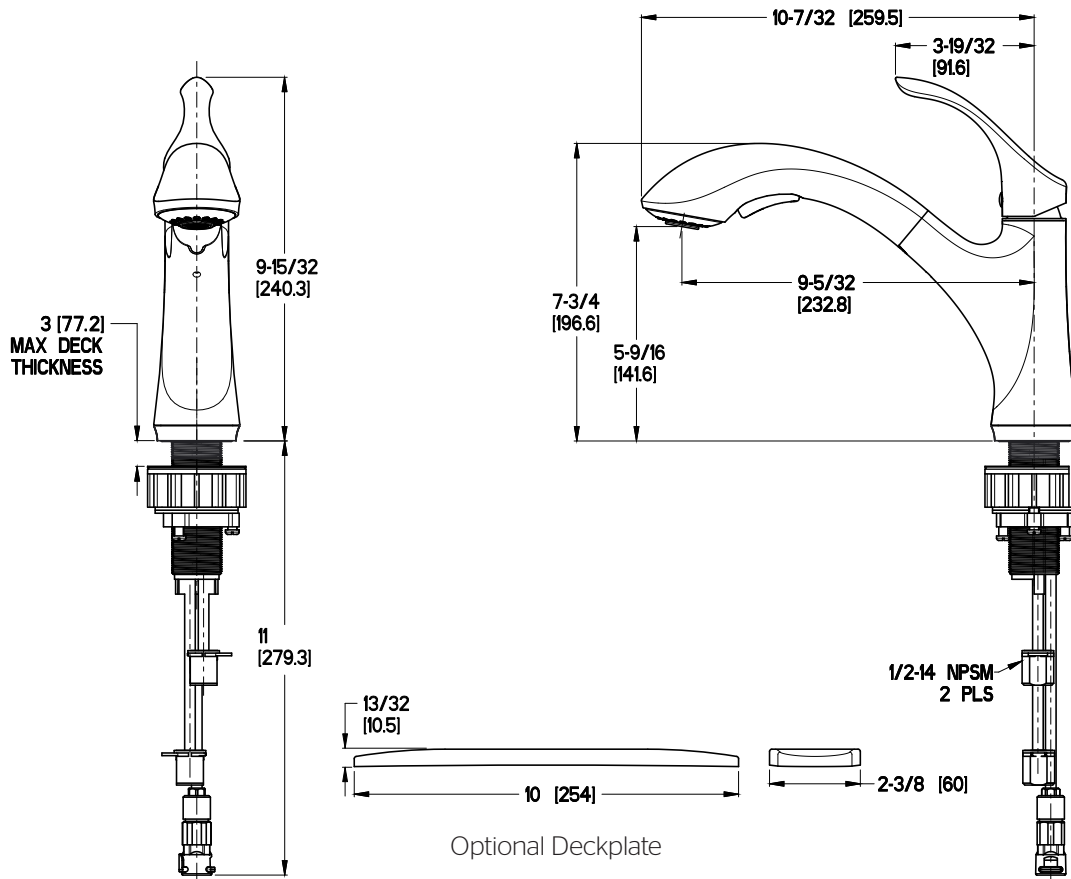

#### Features

- 1, 2, 3, or 4-Hole Installation; Deck Plate or Single Hole Mounting Option
- 2 Function Pullout Sprayer
- EZ Clean™
- Mounting Hardware Included
- Optional Deckplate
- PVD Finish
- Pfaster Connect
- TiteSeal™ Deck Plate
- Pforever Warranty®

### Dimensions

Ø1-3/8 Min to Ø1-1/2 Max. Deck Hole Openings