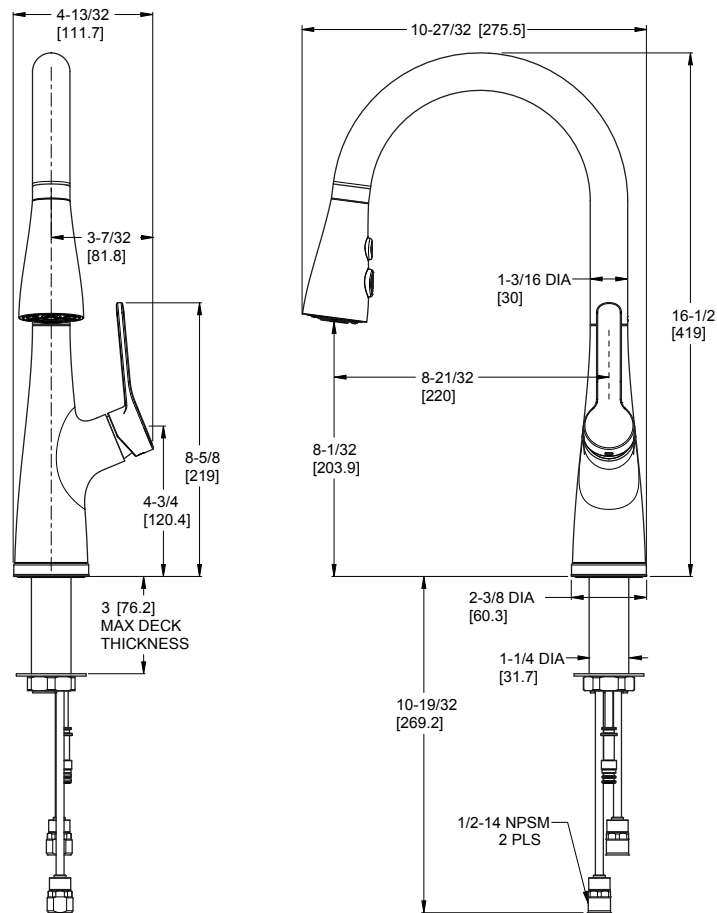

Neera™ Pull-Down Kitchen Faucet

- LG529-NEB Finish(B)
- LG529-NEBG Finish(BG)
- LG529-NEC Finish(C)
- LG529-NES Finish(S)

Specifications

Features

- 1.8 GPM Flow Rate
- 1-Hole Installation
- 3 Function Sprayer (Stream, Spray, and Pause)
- 16" Extended Hose Length
- 360° Rotating Spout
- AccuDock™ Sprayhead Docking
- Mounting Hardware Included
- Optional Deckplate Available, Order 961-201* Separately
- Forward Handle Operation
- Pfast Connect™
- Pforever Seal Ceramic Disc Valve
- Pforever Warranty®

Code Compliance

- Pfister products are designed and manufactured in compliance with the following standards and codes:
- IAPMO Certified to ASME A112.18.1/ CSA B125
 - Certified to NSF 61/9 Annex G (Low lead)
 - ADA Compliant-ANSI A117.1 (lever handles only)
 - CALGreen Compliant
 - CEC Compliant
 - ASME A112.18.3 (Backflow Prevention)

Dimensions

Ø1-3/8 Min to Ø1-1/2 Max. Deck Hole Openings