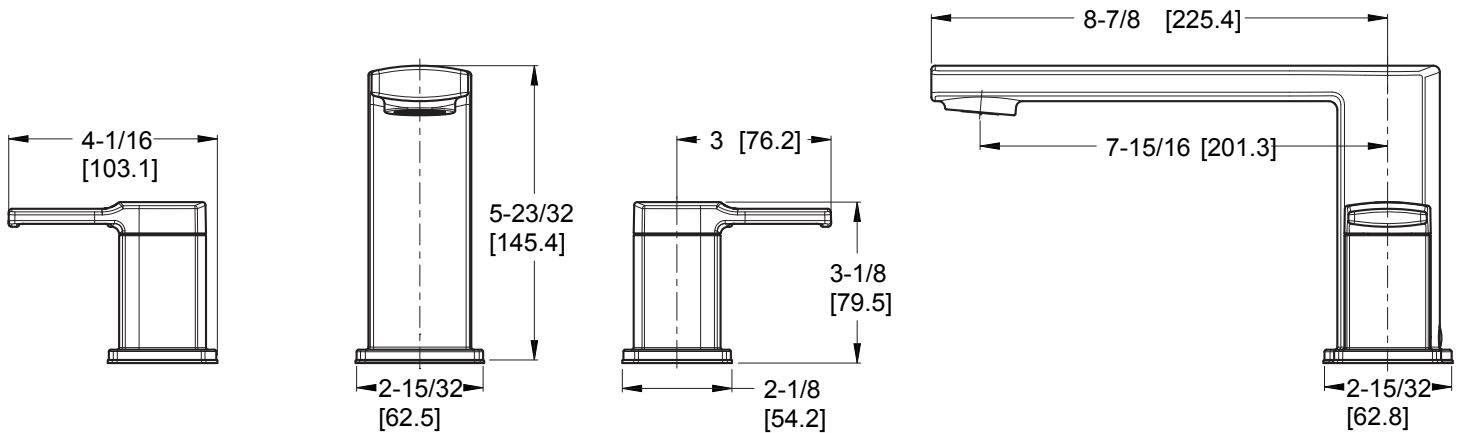

Deckard™ Single Control Roman Tub Trim

- RT6-5DAB Finish(B)
- RT6-5DAC Finish(C)
- RT6-5DAK Finish(K)

Specifications

Features

- 3-Hole Installation
- Pforever Seal Ceramic Disc Valve
- Pforever Warranty®

Code Compliance

Dimensions

Ø1 Min to Ø1-1/2 Max. Deck Hole Openings