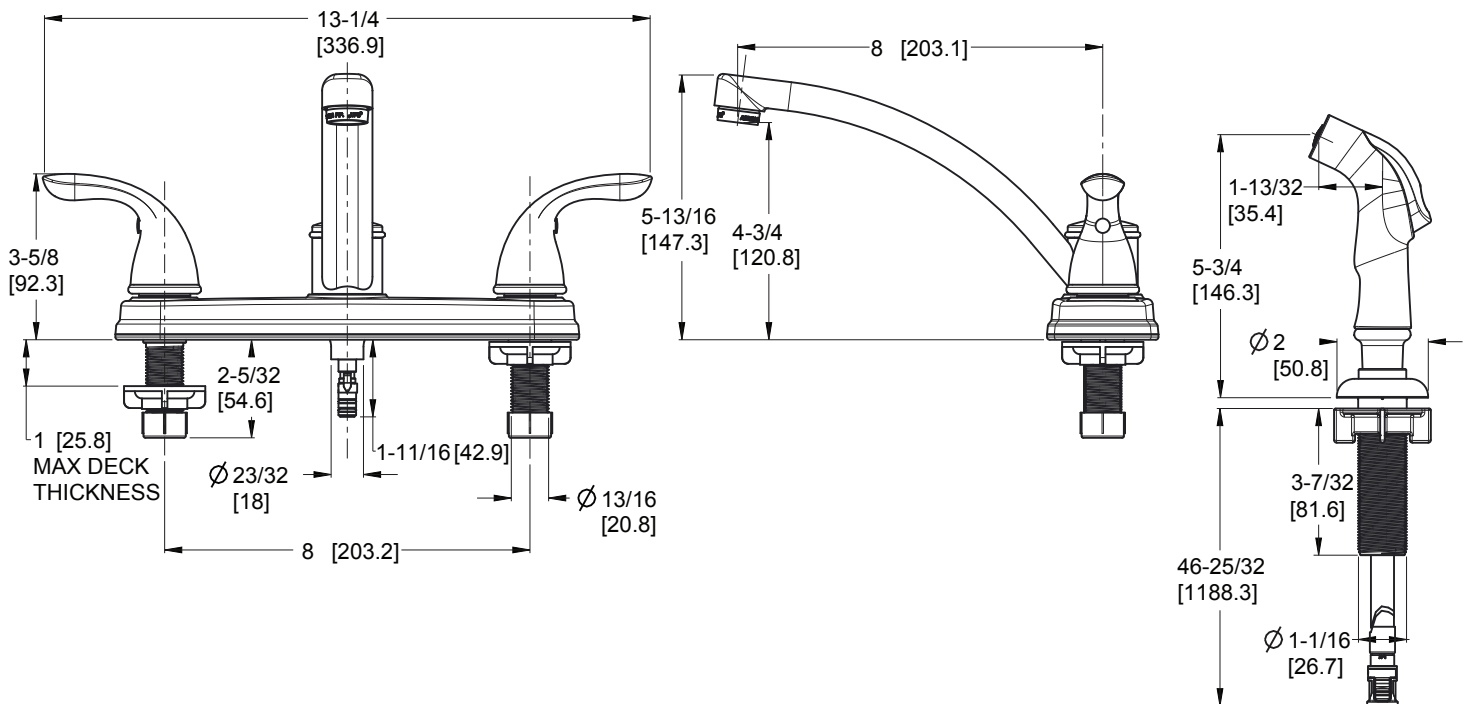

### Specifications

- Single Control
- 3 or 4-Hole Installation
- Pforever Seal

### Features

- 1.8 GPM Flow Rate
- 3 or 4-Hole Installation
- Swivel Spout
- Includes Matching Side Spray (4TH Only)
- Mounting Hardware Included
- Washerless Cartridges
- Pforever Warranty®

### Dimensions

Ø1-3/8 Min to Ø1-1/2 Max. Deck Hole Openings