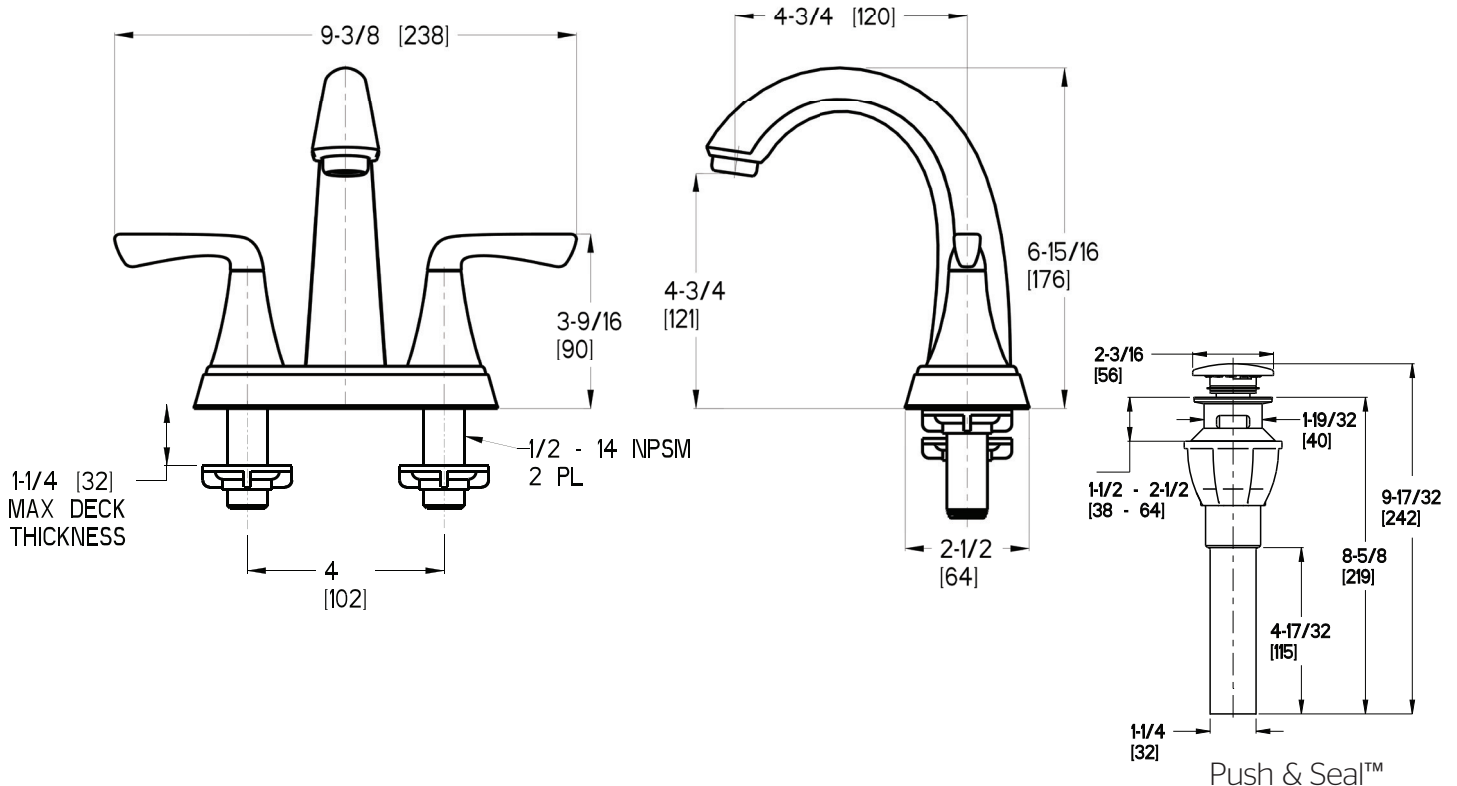

4" Centerset Lavatory Faucet

- LF-048-SLCC Finish(CC)
- LF-048-SLKK Finish(KK)
- LF-048-SLYY Finish(Y Y)

Specifications

Features

- 1.2 GPM Flow Rate
- Metal Lever Handles
- 3-Hole Installation
- High Arc Spout
- Push & Seal™ Pop-Up
- Pforever Seal Ceramic Disc Valve
- Pforever Warranty®

Dimensions

Ø1 Min to Ø1-1/2 Max. Deck Hole Openings