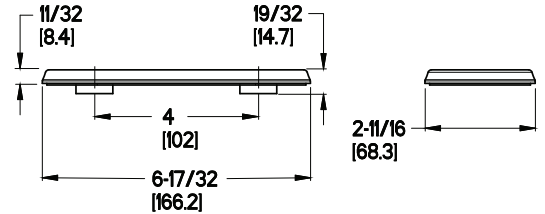

Avalon™ 4" Centerset Lavatory Faucet

- LG42-CB1C Finish(C)
- LG42-CB1K Finish(K)
- LG42-CB1Y Finish(Y)

Specifications

- All Metal Construction
- Pforever Seal

Features

- 1.2 GPM Flow Rate
- All Metal Construction
- Fixed Hub
- Optional Deckplate
- Temperature Limit Stop
- Push and Seal™ Drain
- Pforever Seal Ceramic Disc Valves
- Pforever Warranty®

Dimensions

Optional Deck and Putty Plate

Push & Seal™

Ø1 Min to Ø1-1/2 Max. Deck Hole Openings