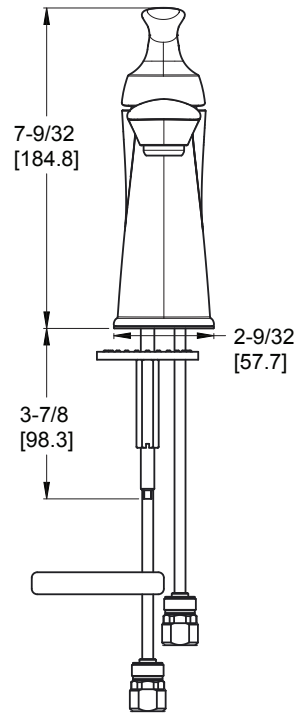

Avalon™ 4" Centerset Lavatory Faucet

- LG42-CB1C Finish(C)
- LG42-CB1K Finish(K)
- LG42-CB1Y Finish(Y)

Specifications

- All Metal Construction
- Pforever Seal

Features

- 1.2 GPM Flow Rate
- All Metal Construction
- Fixed Hub
- Optional Deckplate
- Temperature Limit Stop
- Push and Seal™ Drain
- Pforever Seal Ceramic Disc Valves
- Pforever Warranty®

Dimensions

Optional Deck and Putty Plate

Push & Seal™

Ø1 Min to Ø1-1/2 Max. Deck Hole Openings