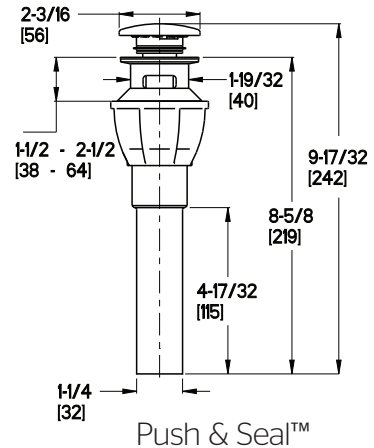

Avalon™ 4" Centerset Lavatory Faucet

- LG42-CB1C Finish(C)
- LG42-CB1K Finish(K)
- LG42-CB1Y Finish(Y)

Specifications

- All Metal Construction
- Pforever Seal

Features

- 1.2 GPM Flow Rate
- All Metal Construction
- Fixed Hub
- Optional Deckplate
- Temperature Limit Stop
- Push and Seal™ Drain
- Pforever Seal Ceramic Disc Valves
- Pforever Warranty®

Dimensions

Optional Deck and Putty Plate

Push & Seal™

Ø1 Min to Ø1-1/2 Max. Deck Hole Openings