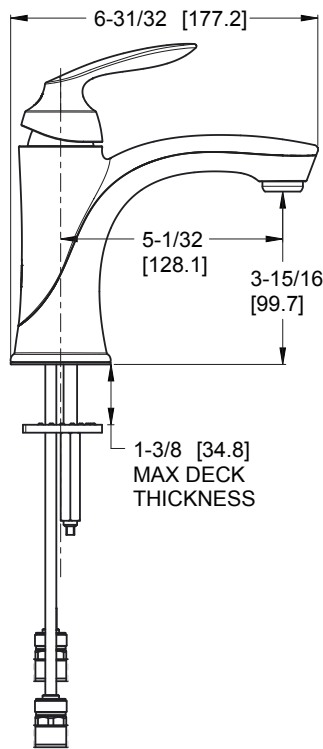

Avalon™ 4" Centerset Lavatory Faucet

- LG42-CB1C Finish(C)
- LG42-CB1K Finish(K)
- LG42-CB1Y Finish(Y)

Specifications

- All Metal Construction
- Pforever Seal

Features

- 1.2 GPM Flow Rate
- All Metal Construction
- Fixed Hub
- Optional Deckplate
- Temperature Limit Stop
- Push and Seal™ Drain
- Pforever Seal Ceramic Disc Valves
- Pforever Warranty®

Dimensions

Optional Deck and Putty Plate

Push & Seal™

Ø1 Min to Ø1-1/2 Max. Deck Hole Openings