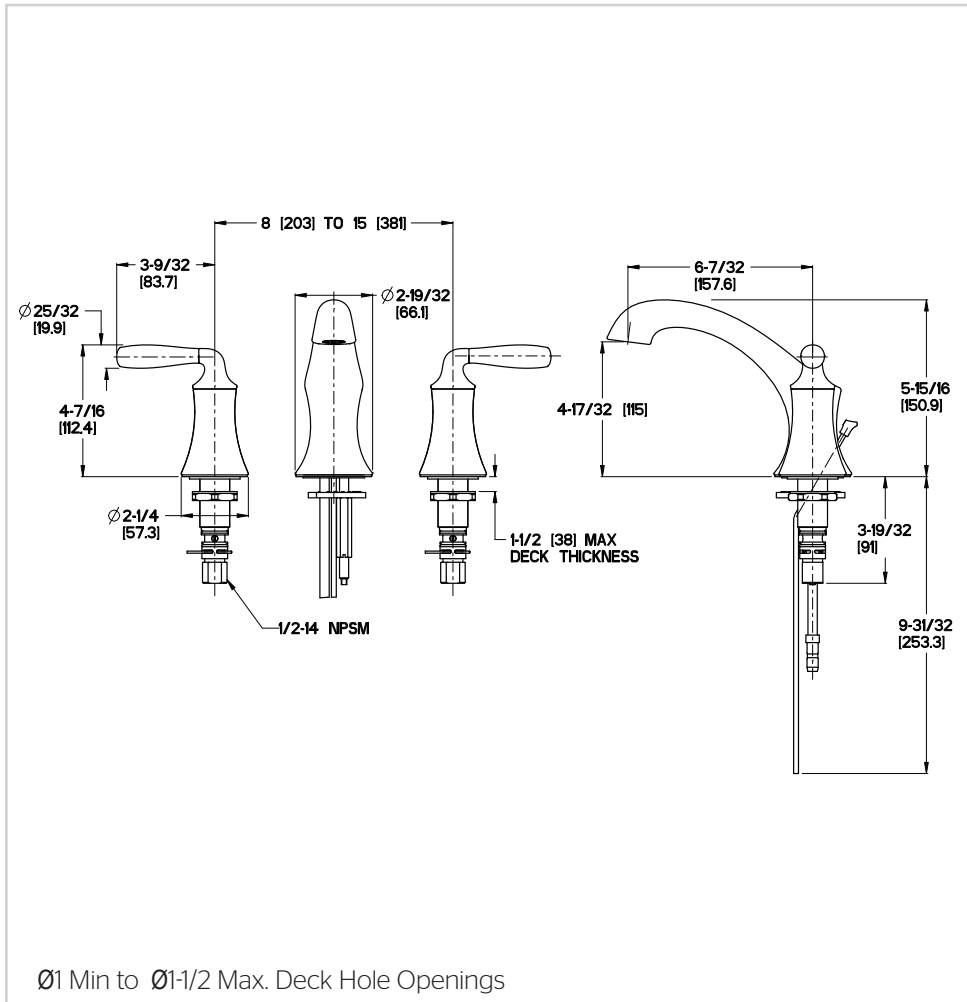

## Specifications

- Lever Handles
- 3-Hole Installation

### Features

- 1.2 GPM Flow Rate
- Metal Lever Handles
- Includes Mounting Hardware
- 3-Hole Installation
- Pforever Warranty®

## Dimensions