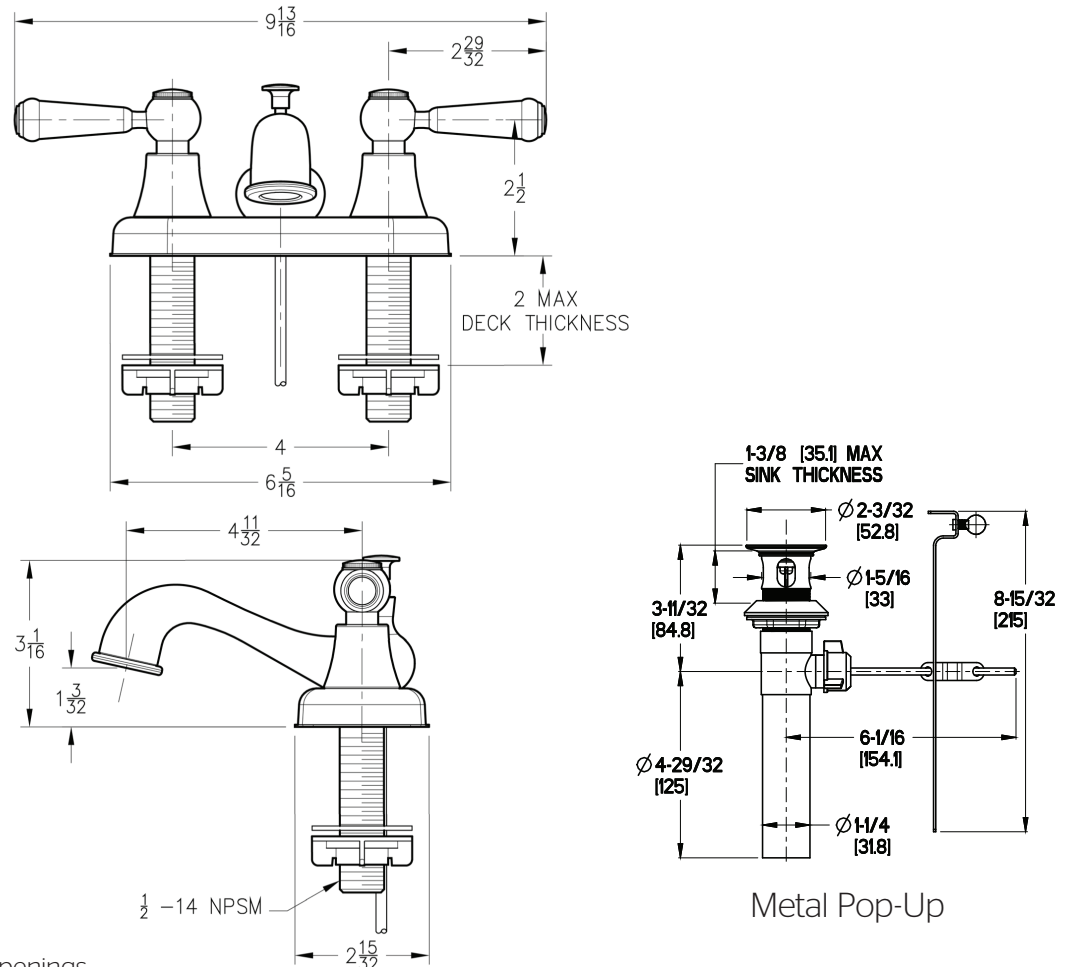

Pfirst Series™ 4" Centerset Lavatory Faucet

- LG148-6000 Finish(PC)
- LG148-600K Finish(KK)

Specifications

- Two Handle
- 3-Hole Installation
- Stainless Steel Ball Valve

Features

- 1.2 GPM Flow Rate
- All Metal Construction
- For 4" Centerset Faucets
- Lever Handles
- Includes Metal Supply Nuts
- Metal Pop-Up
- Pforever Seal Ceramic Disc Valves
- Pforever Warranty®

Code Compliance

Pfister products are designed and manufactured in compliance with the following standards and codes:

- IAPMO Certified
- CSA B125 Certified
- ASME A112.18.1
- NSF 61/9 Annex G (Low lead)
- Cal Green Compliant
- EPA Watersense Certification 1.2 gpm, 4.5L/Min
- ADA Compliant-ANSI A117.1 (Lever handles only)

Dimensions

Ø1 Min to Ø1-1/2 Max. Deck Hole Openings