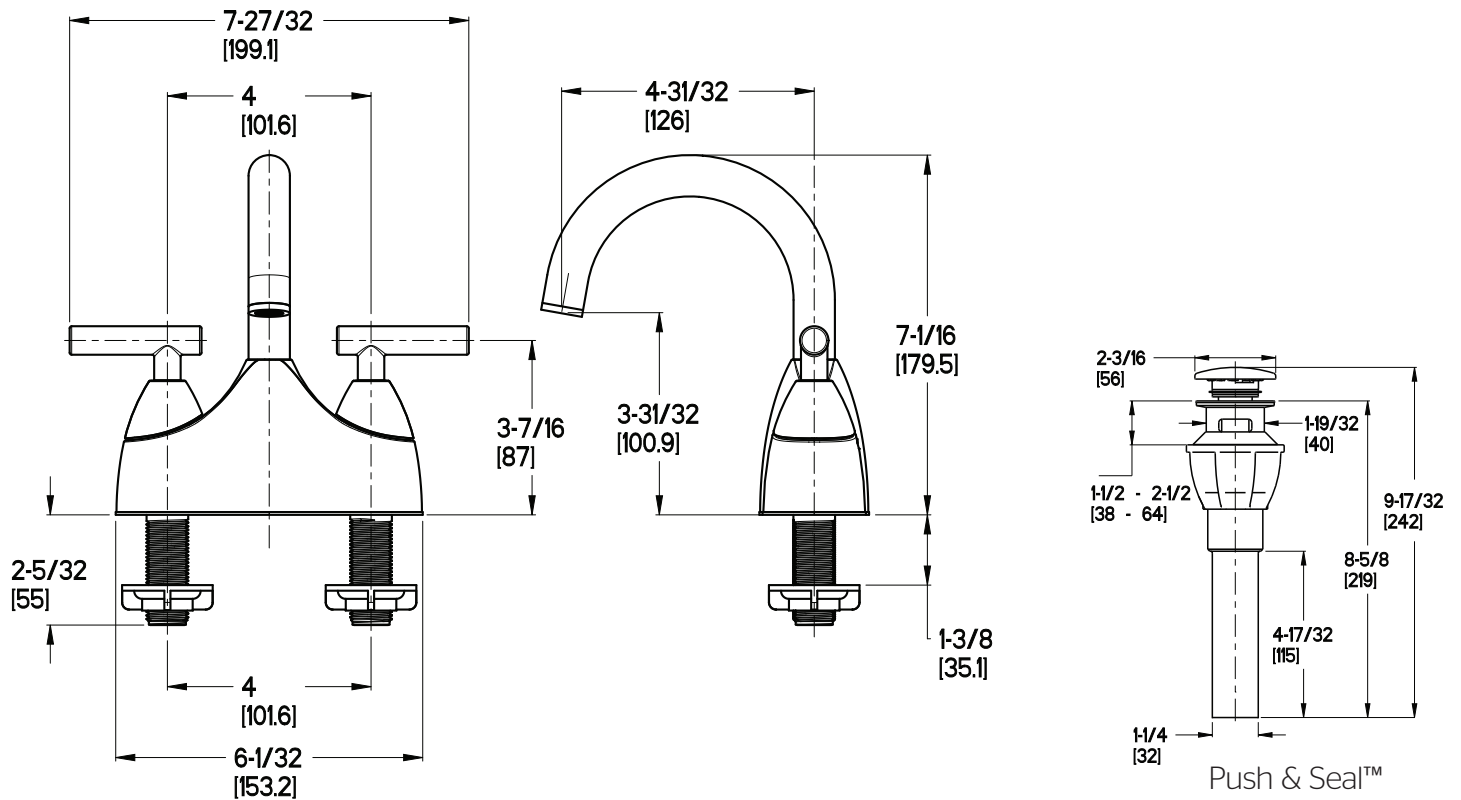

Contempra™ 4" Centerset Lavatory Faucet

- LF-048-NCOO Finish(C)
- LF-048-NKOO Finish(K)

Specifications

- 3-Hole Installation
- Pforever Seal
- Push & Seal™ Pop-Up

Features

- 1.2 GPM Flow Rate
- All Metal Construction
- Fixed Hub
- High Arc Spout
- Mounting Hardware Included
- Mounting Posts Included
- Push and Seal™ Pop-Up
- Pforever Seal Ceramic Disc Valves
- Pforever Warranty®

Code Compliance

Pfister products are designed and manufactured in compliance with the following standards and codes:

- IAPMO Certified
- CSA B125 Certified
- ASME A112.18.1
- NSF 61/9 Annex G (Low lead)
- Cal Green Compliant
- EPA WaterSense Certification 1.2 gpm, 4.5 L/Min
- ADA Compliant-ANSI A117.1 (Lever handles only)

Dimensions

Ø1 Min to Ø1-1/2 Max. Deck Hole Openings