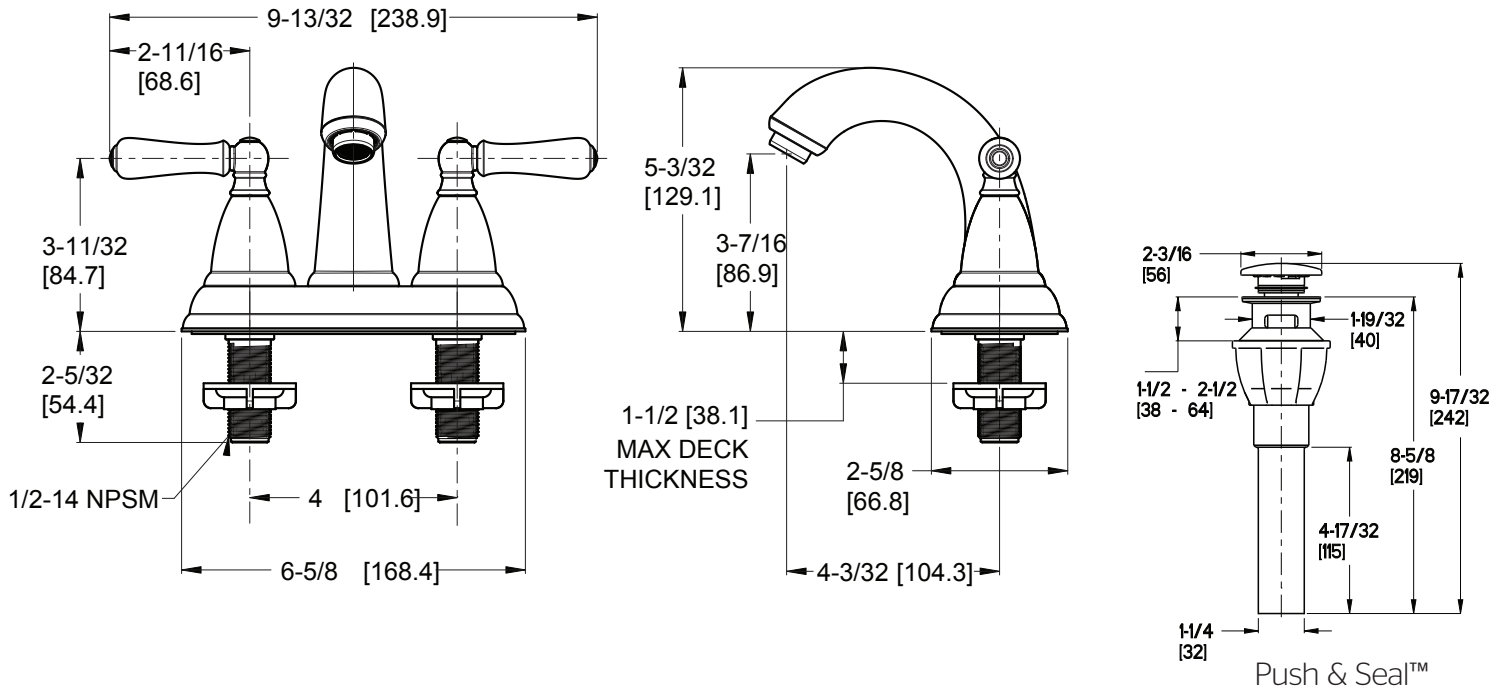

Canton™ 4" Centerset Lavatory Faucet

- LF-048-CNCC Finish(CC)
- LF-048-CNKK Finish(KK)

Specifications

- 3-Hole Installation
- Pforever Seal
- Push & Seal™ Pop-Up

Features

- 1.2 GPM Flow Rate
- All Metal Construction
- Washerless Cartridges
- 3-Hole Installation
- Fixed Hub
- Mounting Hardware Included
- Push and Seal™ Pop-Up
- Pforever Seal Ceramic Disc Valves
- Pforever Warranty®

Dimensions

Ø1 Min to Ø1-1/2 Max. Deck Hole Openings