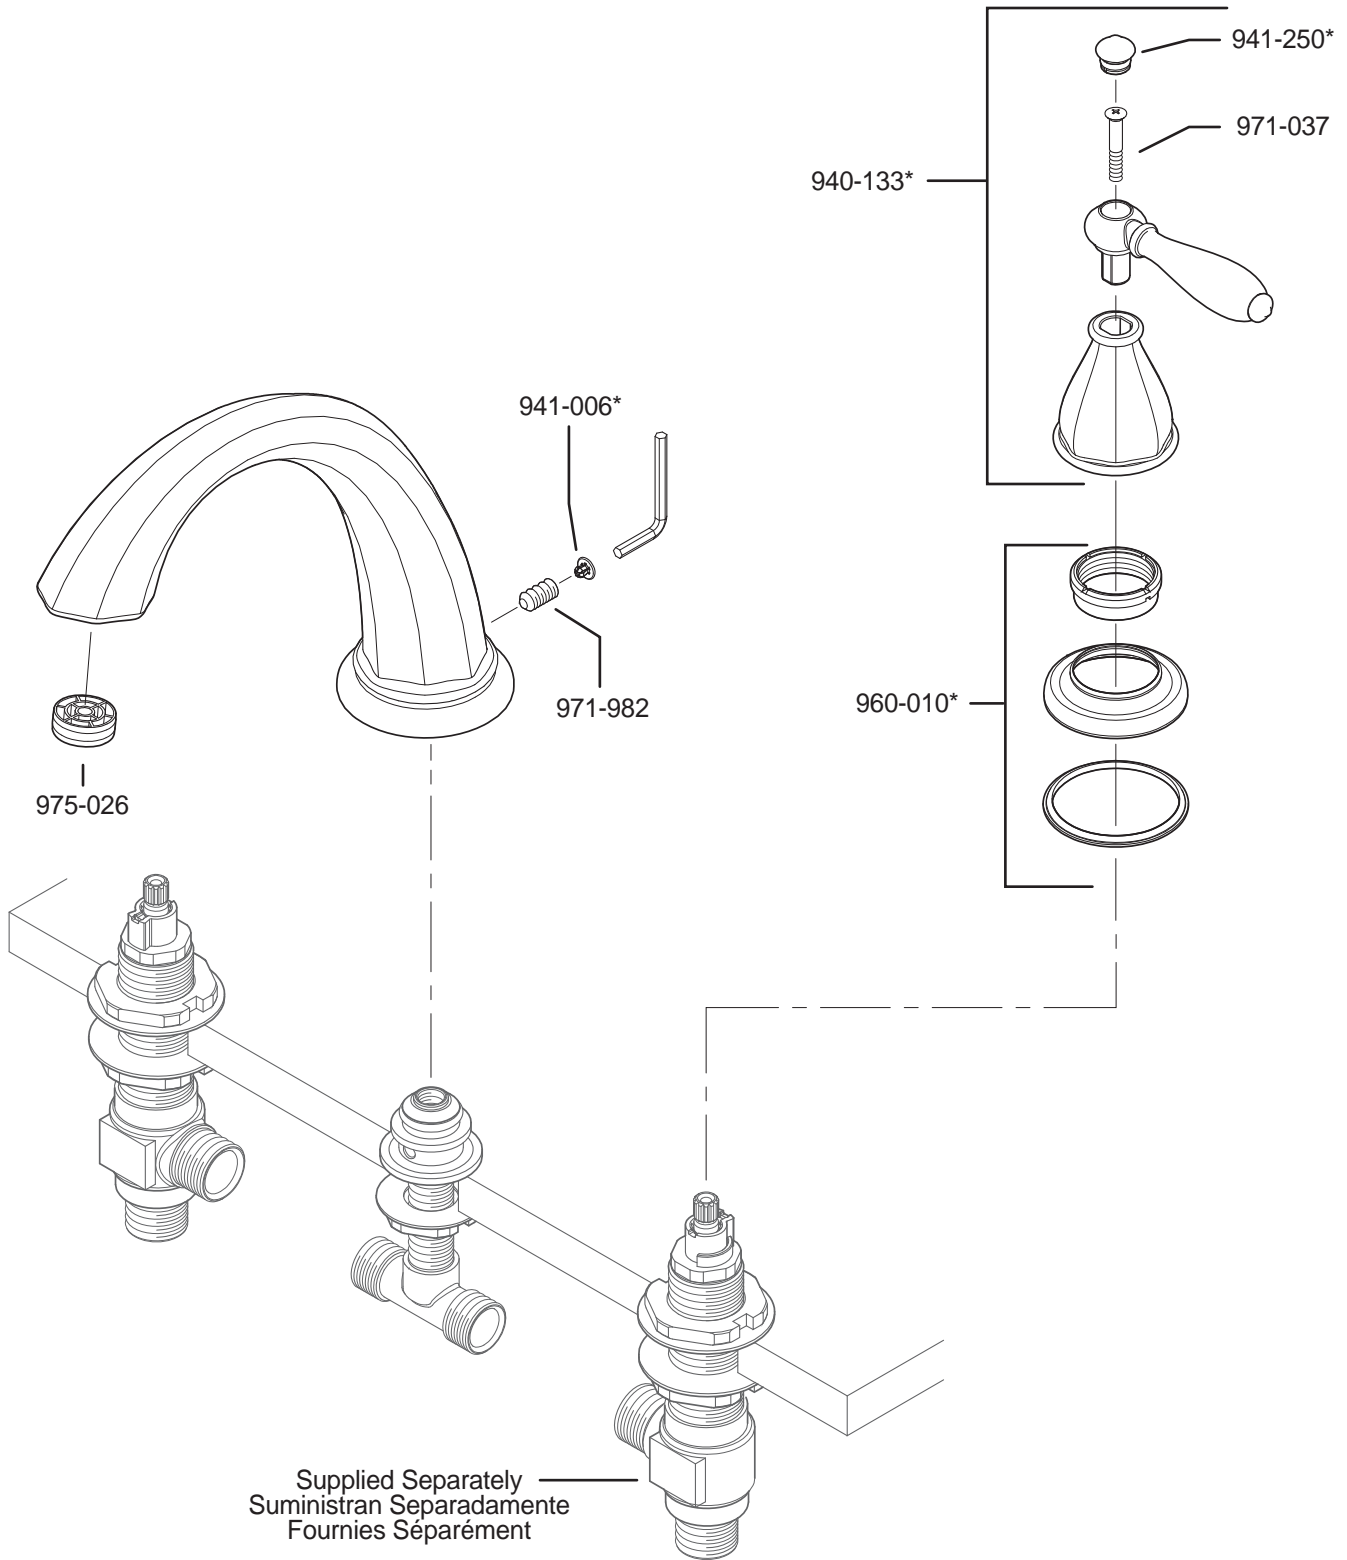

PARTS EXPLOSION

RT6 Series Portola™ Roman Tub Trim

FINISHES * Indicates Finish

A Polished Chrome	M Almond	U Rustic Bronze
B Black	N Antique Bronze	V PVD Polished Brass
E Rustic Pewter	P Polished Brass	W White
D PVD Polished Nickel	Q Satin Brass	Y Tuscan Bronze
J PVD Brushed Nickel	R Copper	Z Oil-Rubbed Bronze
K Satin Nickel	S Stainless Steel	
L Satin Stainless	T Biscuit	