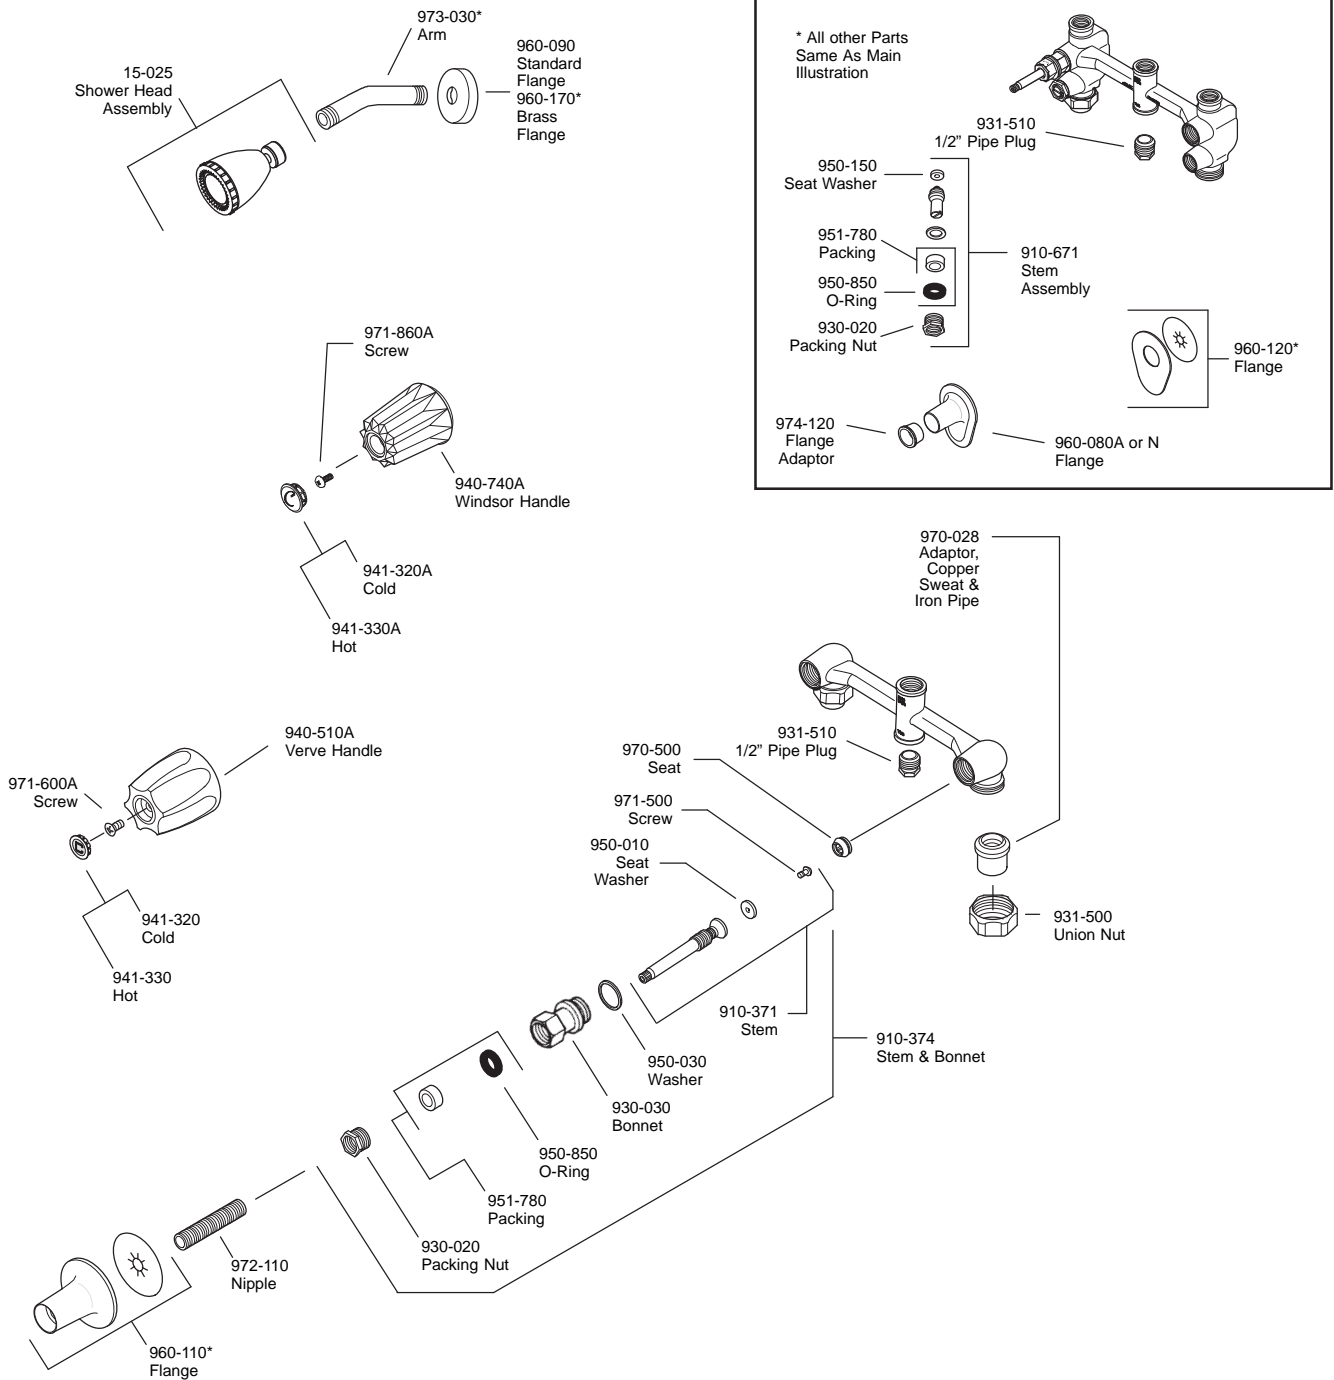

PARTS EXPLOSION

07 Series Two-Handle Shower Only

FINISHES * Indicates Finish

A Polished Chrome	M Almond	U Rustic Bronze
B Black	N Antique Bronze	V PVD Polished Brass
E Rustic Pewter	P Polished Brass	W White
D PVD Polished Nickel	Q Satin Brass	Y Tuscan Bronze
J PVD Brushed Nickel	R Copper	Z Oil-Rubbed Bronze
K Satin Nickel	S Stainless Steel	
L Satin Stainless	T Biscuit	

All finishes not available on all parts

1-800-PFAUCET www.pricepfister.com
19701 DaVinci, Lake Forest, CA 92610

07/15/08

Price Pfister