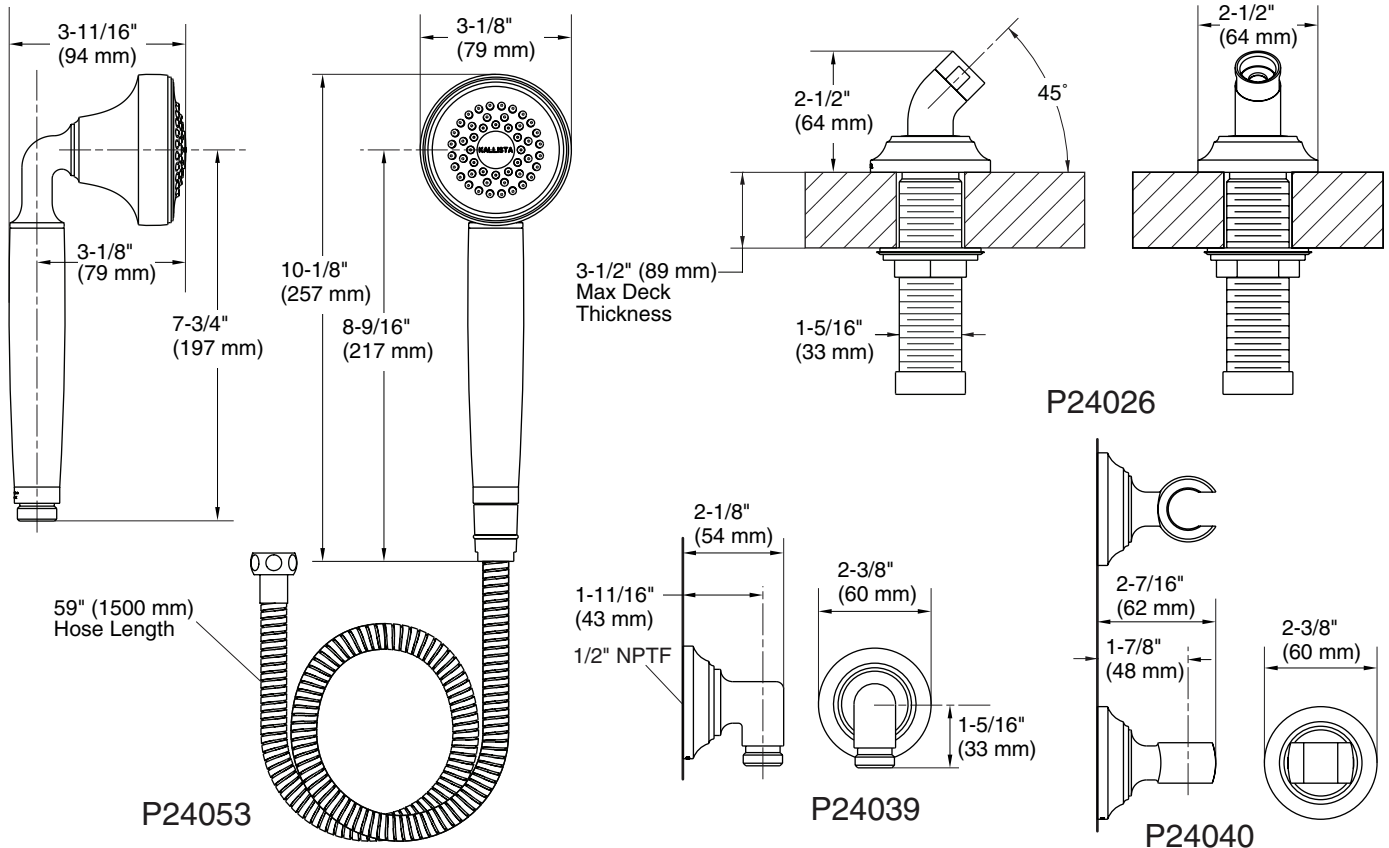

KALLISTA®

Tuxedo® Handshower with Hose & Handshower Accessories

FEATURES

- Single-Function Spray
- Sprayface Resists Hard Water Buildup and is Easy to Clean
- 2.0 Gallons (7.6 liters) Per Minute Flow Rate
- Hose Length is 59" (1500 mm)
- Complements the Tuxedo Collection

CODES/STANDARDS APPLICABLE

Specified model meets or exceeds the following:

- Handshower and Hose:
- ASME A112.18.1/CSA B125.1
 - EPA WaterSense® (P24053 Only)

P24026, P24053,
P24039, P24040

SPECIFIED MODEL				
Model	Description	Finishes		
P24026-00	Tuxedo Deck-Mounted Handshower Mounting Trim	<input type="checkbox"/> CP Polished Chrome	<input type="checkbox"/> AD Nickel Silver	<input type="checkbox"/> AG Brushed Nickel
P24053-00	Tuxedo Handshower with Hose	<input type="checkbox"/> CP Polished Chrome	<input type="checkbox"/> AD Nickel Silver	<input type="checkbox"/> AG Brushed Nickel
P24039-00	Tuxedo Wall Supply Elbow	<input type="checkbox"/> CP Polished Chrome	<input type="checkbox"/> AD Nickel Silver	<input type="checkbox"/> AG Brushed Nickel
P24040-00	Tuxedo Fixed Wall Bracket	<input type="checkbox"/> CP Polished Chrome	<input type="checkbox"/> AD Nickel Silver	<input type="checkbox"/> AG Brushed Nickel