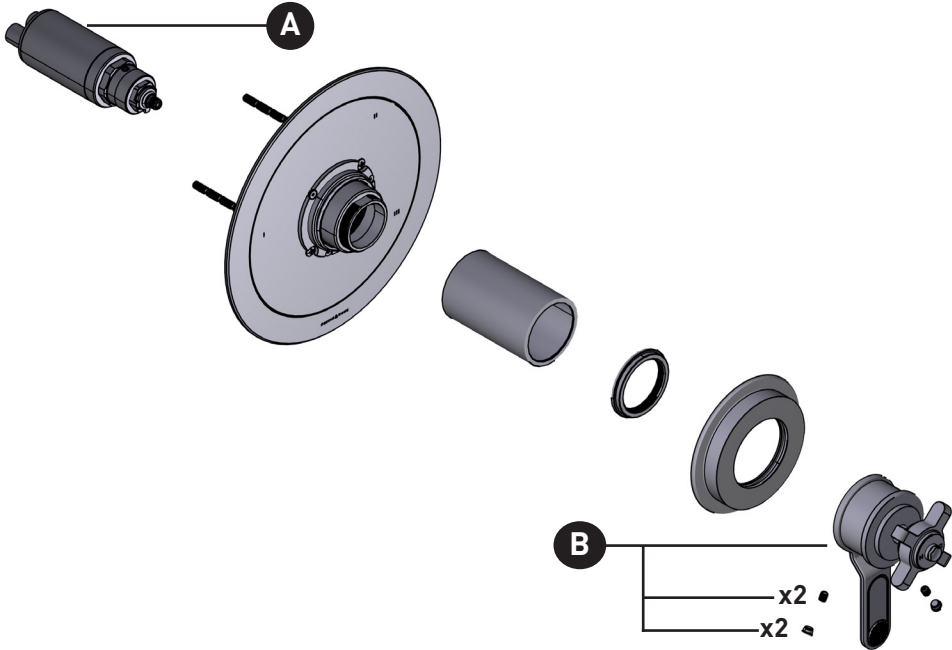

ORDER BY PART NUMBER

ILLUSTRATED PARTS

U.TAR45W1XM

Armstrong™ 1/2" Therm & Pressure
Balance Trim with 5 Functions

| ID | Kit Number | Finish |
|----|-------------|-----------|
| A | S0-955 | N/A |
| *B | U.AR81WTPXM | See Below |