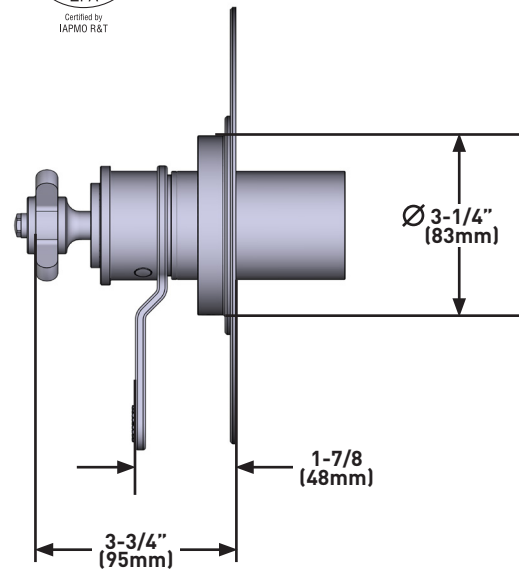

For warranty or additional information, contact:

US Customers

U.S.A.
houseofrohl.com/support
1-800-777-9762

QUEBEC / MARITIMES / WESTERN CANADA
QUÉBEC / MARITIMES / OUEST CANADIEN
QUEBEC / MARITIMOS / CANADA OCCIDENTAL
houseofrohl.ca/support
1-866-473-8442

Canadian Customers

ONTARIO
houseofrohl.ca/support
1-800-287-5354