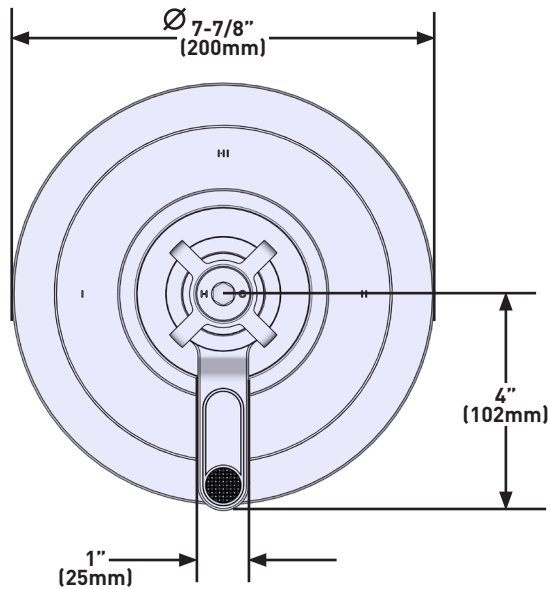

For warranty or additional information, contact:

US Customers

U.S.A.
houseofrohl.com/support
1-800-777-9762

QUEBEC / MARITIMES / WESTERN CANADA
QUÉBEC / MARITIMES / OUEST CANADIEN
QUEBEC / MARITIMOS / CANADA OCCIDENTAL
houseofrohl.ca/support
1-866-473-8442

Canadian Customers

ONTARIO
houseofrohl.ca/support
1-800-287-5354