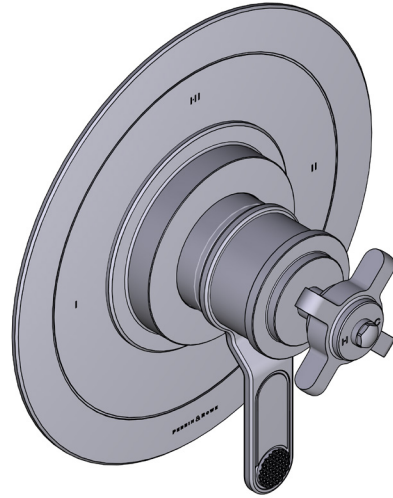

SPECIFICATIONS

DESCRIPTION

- Temperature and volume control with diverter
- Rough valve sold separately
  - Order R23 therm & pressure balance rough-in valve
- Extension kits available, 1 1/4" EXT23KIT114 and 3/4" EXT23KIT34
- 2 dedicated functions and 1 shared function
- Combines both thermostatic and pressure balance technologies
- "Set it and forget it" temperature control
- Complements : Armstrong™ Collection

STANDARDS

- Third party certified to ASME A112.18.1/CSA B125.1 and all applicable requirements referenced therein

WARRANTY

- Most products or parts carry "Limited Warranties" against manufacturing defects. For US customers please visit houseofrohl.com/support and for Canadian customers please visit houseofrohl.ca/support for complete product and finish warranty.

Armstrong™ 1/2" Therm & Pressure Balance Trim With 3 Functions

MODELS: U.TAR23W1X