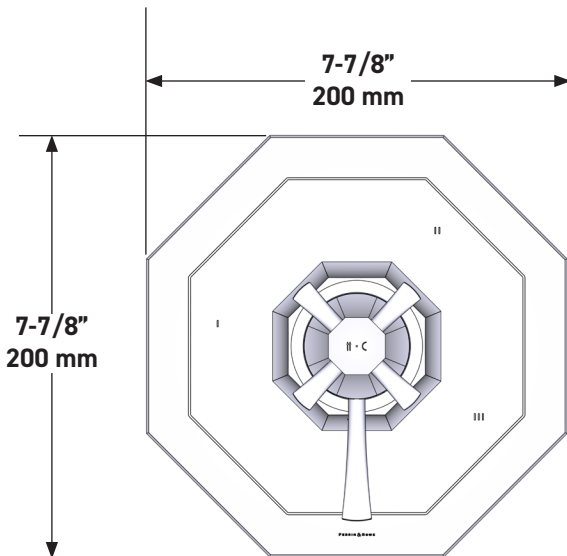

For warranty or additional information, contact:

US Customers

U.S.A.
houseofrohl.com/support
1-800-777-9762

QUEBEC / MARITIMES / WESTERN CANADA
QUÉBEC / MARITIMES / OUEST CANADIEN
QUEBEC / MARITIMOS / CANADA OCCIDENTAL
houseofrohl.ca/support
1-866-473-8442

Canadian Customers

ONTARIO
houseofrohl.ca/support
1-800-287-5354