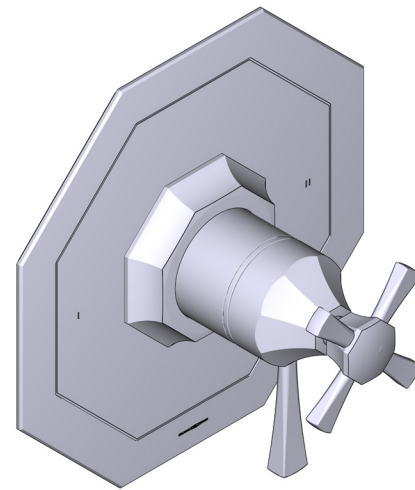

SPECIFICATIONS

DESCRIPTION

- Combines both thermostatic and pressure balance technologies
- “Set it and forget it” temperature control
- Temperature and volume control with diverter
- 2 dedicated functions (CEC Compliant)
- Rough-in valve sold separately:
  - Order R23 therm & pressure balance rough-in valve
  - 1-1/4” R23 extension kit available, order EXT23KIT114
  - 3/4” R23 extension kit available, order EXT23KIT34

CARTRIDGE

- 0-915 (Included)

STANDARDS

- ASME A112.18.1

WARRANTY

- Most products or parts carry “Limited Warranties” against manufacturing defects. For US customers please visit houseofrohl.com/support and for Canadian customers please visit houseofrohl.ca/support for complete product and finish warranty.

Deco™ 1/2” Therm & Pressure Balance Trim with 2 Functions (No Share)

CORE MODEL: U.TDC44W1