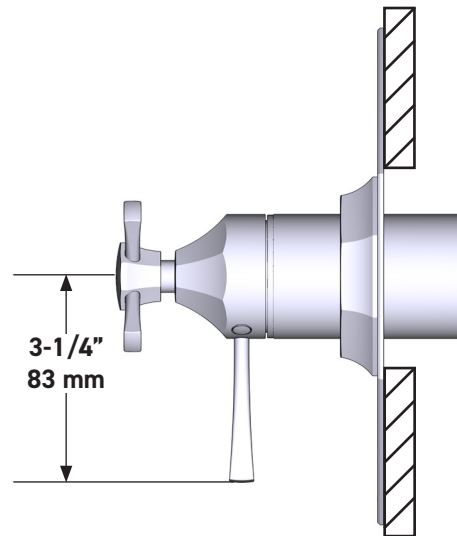

## Deco™ 1/2” Therm & Pressure Balance Trim with 2 Functions (No Share)

**CORE MODEL:** U.TDC44W1

cUPC®

For warranty or additional information, contact:

US Customers

U.S.A.  
[houseofrohl.com/support](http://houseofrohl.com/support)  
1-800-777-9762