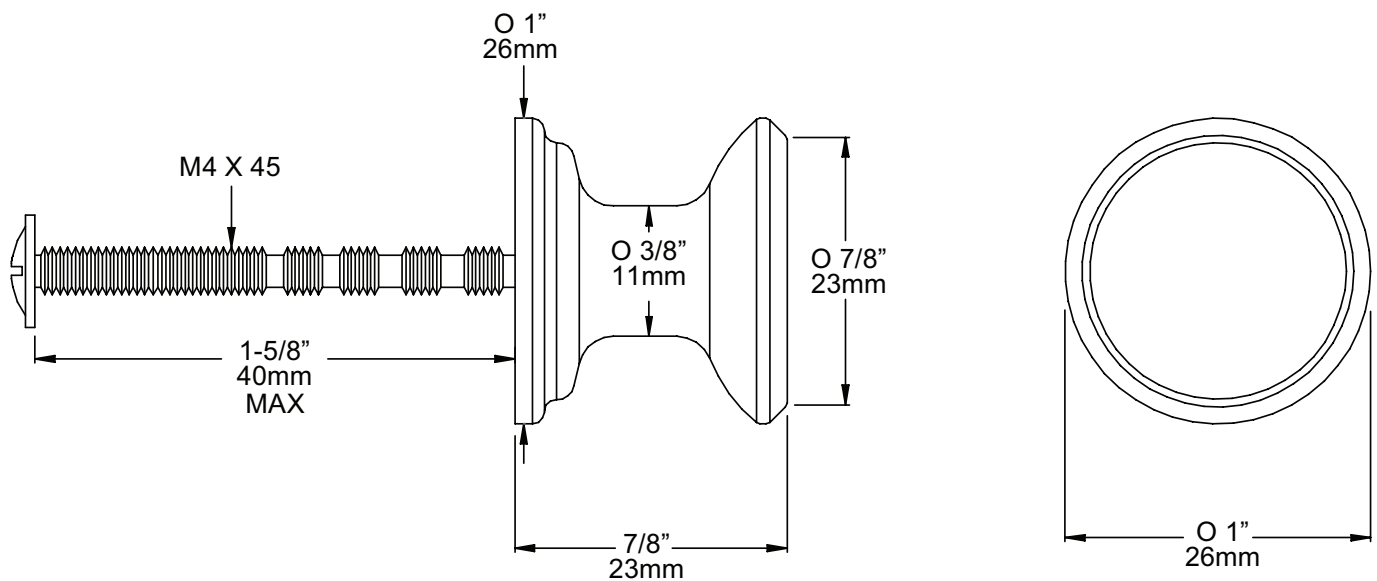

For warranty or additional information, contact:

US Customers

U.S.A.
houseofrohl.com/support
1-800-777-9762

QUEBEC / MARITIMES / WESTERN CANADA
houseofrohl.ca/support
1-866-473-8442

Canadian Customers

ONTARIO
houseofrohl.ca/support
1-800-287-5354