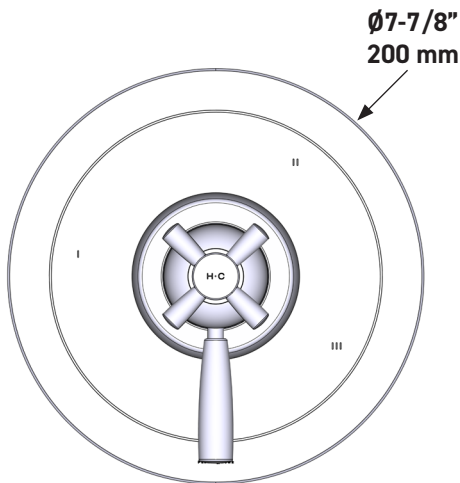

## Holborn™ 1/2" Therm & Pressure Balance Trim with 5 Functions (Shared)

**CORE MODEL:** U.THB45W1

UPC®

For warranty or additional information, contact:

US Customers

U.S.A.  
[houseofrohl.com/support](http://houseofrohl.com/support)  
1-800-777-9762