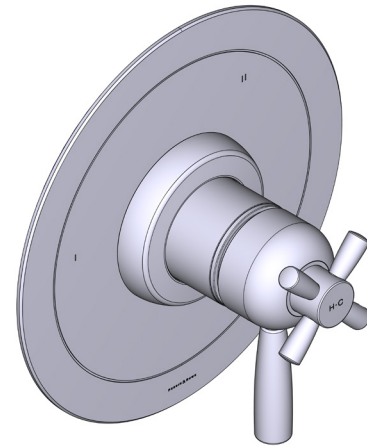

SPECIFICATIONS

DESCRIPTION

- Combines both thermostatic and pressure balance technologies
- “Set it and forget it” temperature control
- Temperature and volume control with diverter
- 3 dedicated functions and 2 shared functions
- Rough-in valve sold separately:
  - Order R45 therm & pressure balance rough-in valve
  - 3/4" R45 extension kit available, order EXT45KIT34
  - 1-1/4" R45 extension kit available, order EXT45KIT114

CARTRIDGE

- 0-955 (Included)

STANDARDS

- ASME A112.18.1

WARRANTY

- Most products or parts carry “Limited Warranties” against manufacturing defects. For US customers please visit houseofrohl.com/support and for Canadian customers please visit houseofrohl.ca/support for complete product and finish warranty.

Holborn™ 1/2" Therm & Pressure Balance Trim with 5 Functions (Shared)

CORE MODEL: U.THB45W1

UPC®