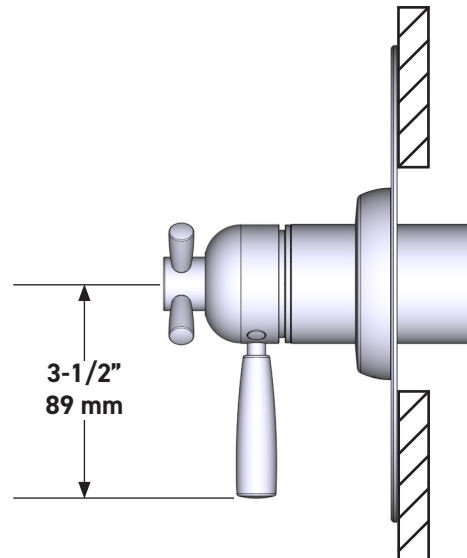

## Holborn™ 1/2" Therm & Pressure Balance Trim with 5 Functions (Shared)

**CORE MODEL:** U.THB45W1

UPC®

For warranty or additional information, contact:

US Customers

U.S.A.  
[houseofrohl.com/support](http://houseofrohl.com/support)  
1-800-777-9762