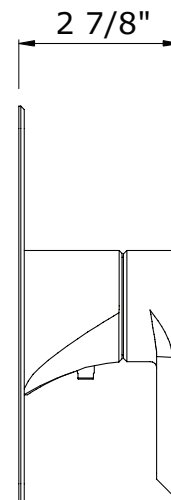

PERRIN & ROWE® HOXTON THERMOSTATIC TRIM PLATE WITHOUT VOLUME CONTROL

Perrin & Rowe® Bath

U.5485LS

FEATURES

- Trim only
- Temperature control includes pre-set safety stop with override
- Must order U.5585BO or R1085BO rough valve to complete

COLORS/FINISHES

- Polished Chrome
- Polished Nickel
- Satin Nickel
- English Gold*

WARRANTY

- Limited Lifetime
- (*) 5-Year Limited Warranty