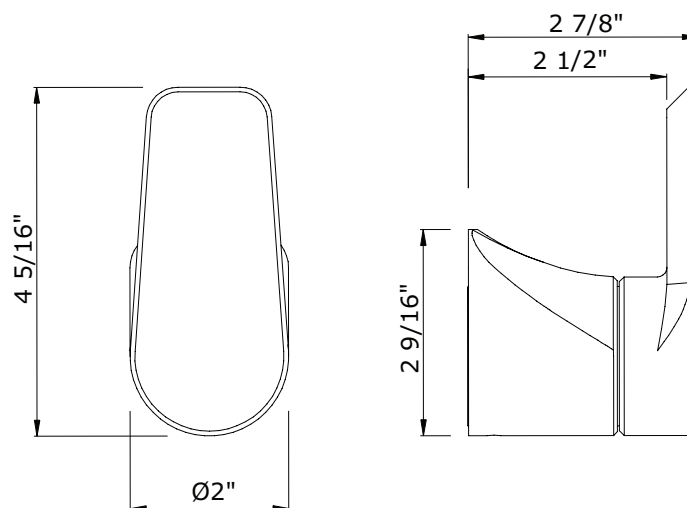

PERRIN & ROWE® HOXTON TRIM FOR VOLUME CONTROLS AND DIVERTERS

Perrin & Rowe® Bath

U.3411LS

FEATURES

- Metal lever handle
- No temperature indicator
- Must order rough valve to complete
  - U.3240R 3/4" volume control rough valve
  - R1040R 3/4" volume control rough valve
  - U.5542NVO 3-port, 2-way diverter rough valve
  - U.5562NBO dedicated 4-port, 3-way diverter rough
  - R1062BO dedicated 4-port, 3-way diverter rough

COLORS/FINISHES

- Polished Chrome
- Polished Nickel
- Satin Nickel
- English Gold*

WARRANTY

- Limited Lifetime
- (*) 5-Year Limited Warranty