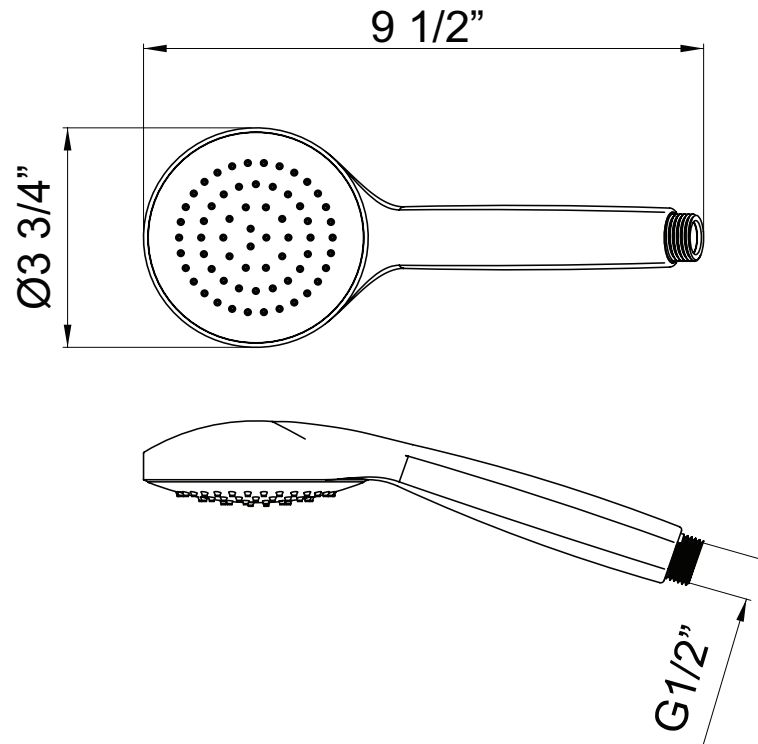

WARRANTY

- Limited Lifetime