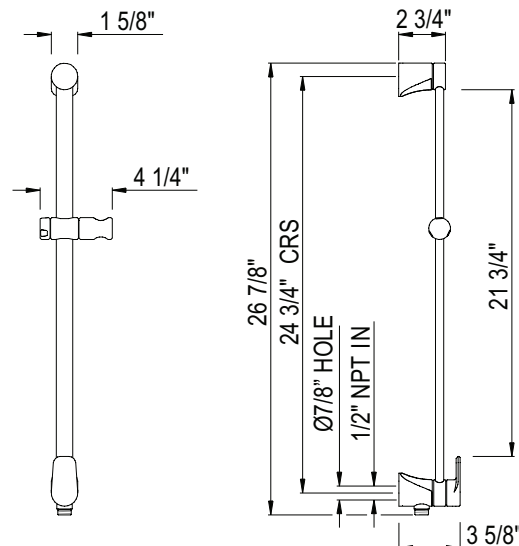

WARRANTY

- Limited Lifetime
- (*) 5-Year Limited Warranty