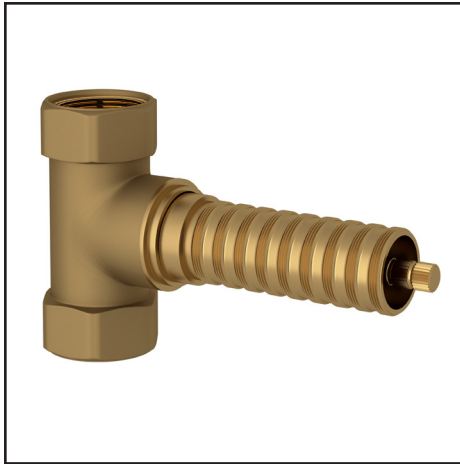

### FEATURES

- Service stop check valves included
- Bottom outlet for tub spout only. 3/4" NPT optional outlet plug included.
- Temperature control only. Must order volume control rough valve(s) separately.
- Complete with mud guard for installation
- Flow rate 12 GPM at 60 PSI
- 3/4" NPT inlets, 2 x 3/4" NPT outlets
- If PEX is utilized, oversize the supply line to 1" for full flow capacity
- Must order trim to complete
- Extension included with trim
- Includes 2 x brass screw adaptors or extensions for connection of trim faceplate screws to thermostatic rough valve for Italian Country Bath, Perrin & Rowe® and Michael Berman trim sets
- Back of rough valve to finished wall 2 1/16" min., 2 5/8" max. for Arcana, Modern Architectural and Meda trim
- Back of rough valve to finished wall 2 13/32" min., 3" max for Wave and vQuartile trim
- Back of rough valve to finished wall 3 11/16" min., 5" max. for Italian Country Bath, Perrin & Rowe® and Michael Berman trim

### COLORS/FINISHES

- Polished Chrome
- Polished Nickel
- Satin Nickel

## UNIVERSAL 3/4" VOLUME CONTROL ROUGH VALVE

ROHL Spa Shower

**R1040R** (Counterclockwise Opening)