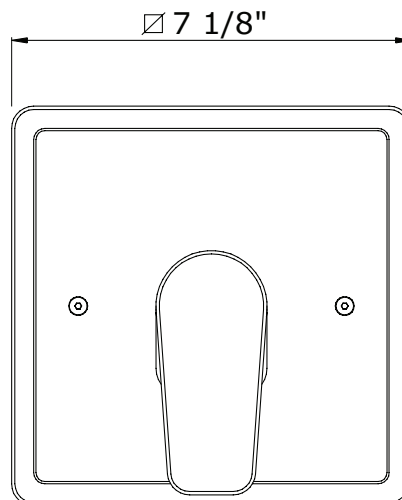

PERRIN & ROWE® HOXTON THERMOSTATIC TRIM PLATE WITHOUT VOLUME CONTROL

Perrin & Rowe® Bath

U.5485LS

FEATURES

- Trim only
- Temperature control includes pre-set safety stop with override
- Must order U.5585BO or R1085BO rough valve to complete

COLORS/FINISHES

- Polished Chrome
- Polished Nickel
- Satin Nickel
- English Gold*

WARRANTY

- Limited Lifetime
- (*) 5-Year Limited Warranty