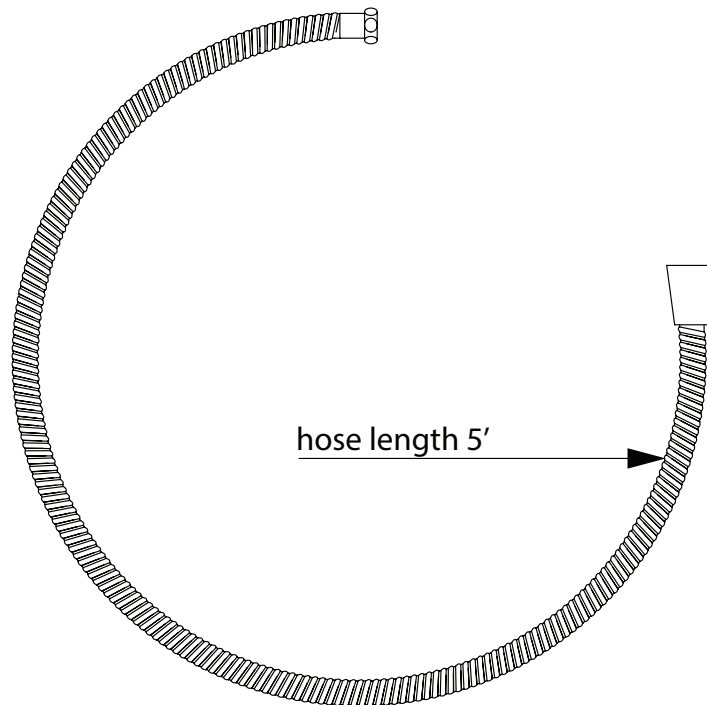

WARRANTY

- Limited Lifetime