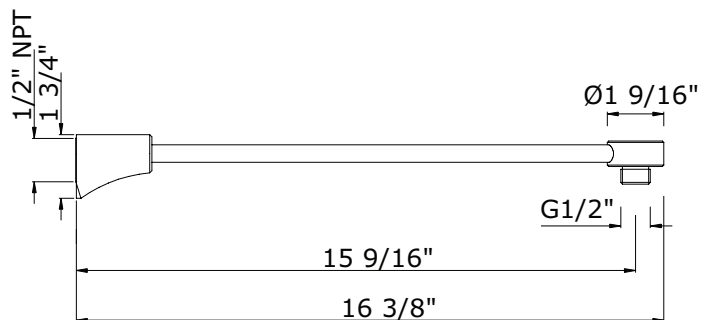

PERRIN & ROWE® HOXTON 15 9/16" OVERHEAD WALL MOUNT SHOWER ARM

Perrin & Rowe® Bath

U.5472

FEATURES

- 15 9/16" reach
- Highest quality brass construction
- 1/2" NPT female inlet connection
- 1/2" male outlet connection

COLORS/FINISHES

- Polished Chrome
- Polished Nickel
- Satin Nickel
- English Gold*

WARRANTY

- Limited Lifetime
- (*) 5-Year Limited Warranty