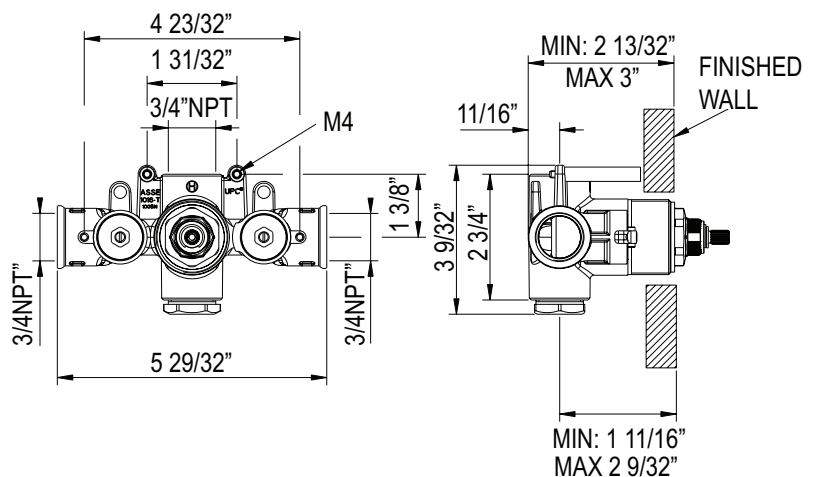

WARRANTY

- Limited Lifetime