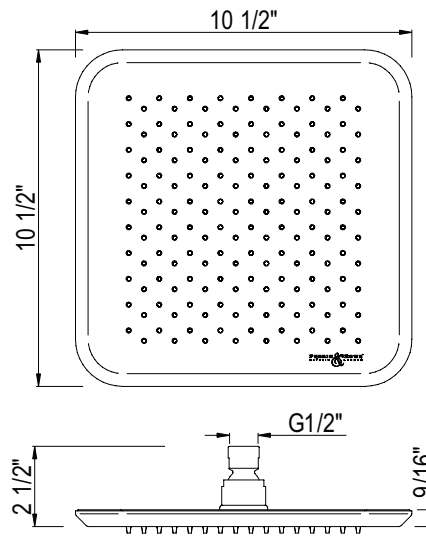

WARRANTY

- Limited Lifetime
- (*) 5-Year Limited Warranty