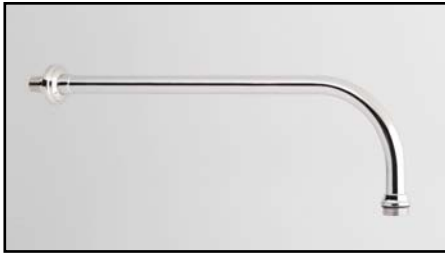

GEORGIAN ERA CONCEALED THERMOSTATIC TRIM SET ROUND FACE PLATE & METAL LEVER HANDLE

ROHL Perrin & Rowe® Bath

U.5785LS-(finish)/TO

FEATURES

- Round plate and temperature control for U.5585BO concealed thermostatic valve
- Metal Lever handle design
- Must order U.5585BO rough to complete

FEATURES

- Large 8" diameter faceplate
- Single function rain spray pattern
- Body constructed of brass
- 3/4" NPSM connection
- Flow rate 1.75 GPM

COLORS/FINISHES

- Polished Chrome
- Polished Nickel
- Satin Nickel
- English Gold
- English Bronze

WARRANTY

- Limited Lifetime

15" Reach Wall Mounted Shower Arm

ROHL Perrin & Rowe Bath

U.5384

FEATURES

- 15" reach
- Solid brass construction
- Sliding escutcheon
- 1/2" male NPT inlet
- 3/4" NPSM outlet
- 1/2" outlet adaptor available:
U.5399

PERRIN & ROWE® EDWARDIAN SHOWER BAR WITH INTEGRATED VOLUME CONTROL AND OUTLET

ROHL Perrin & Rowe® Bath

U.5535

FEATURES

- Solid brass
- Adjustable sliding rail with lever handle
- Handshower holder adjustable +/- 45°
- Use with Perrin & Rowe® 9.28385 hoses only
- 1/2" male outlet for hose connection
- 1/2" NPT inlet on the on and off valve
- 1/4-turn ceramic disc valve