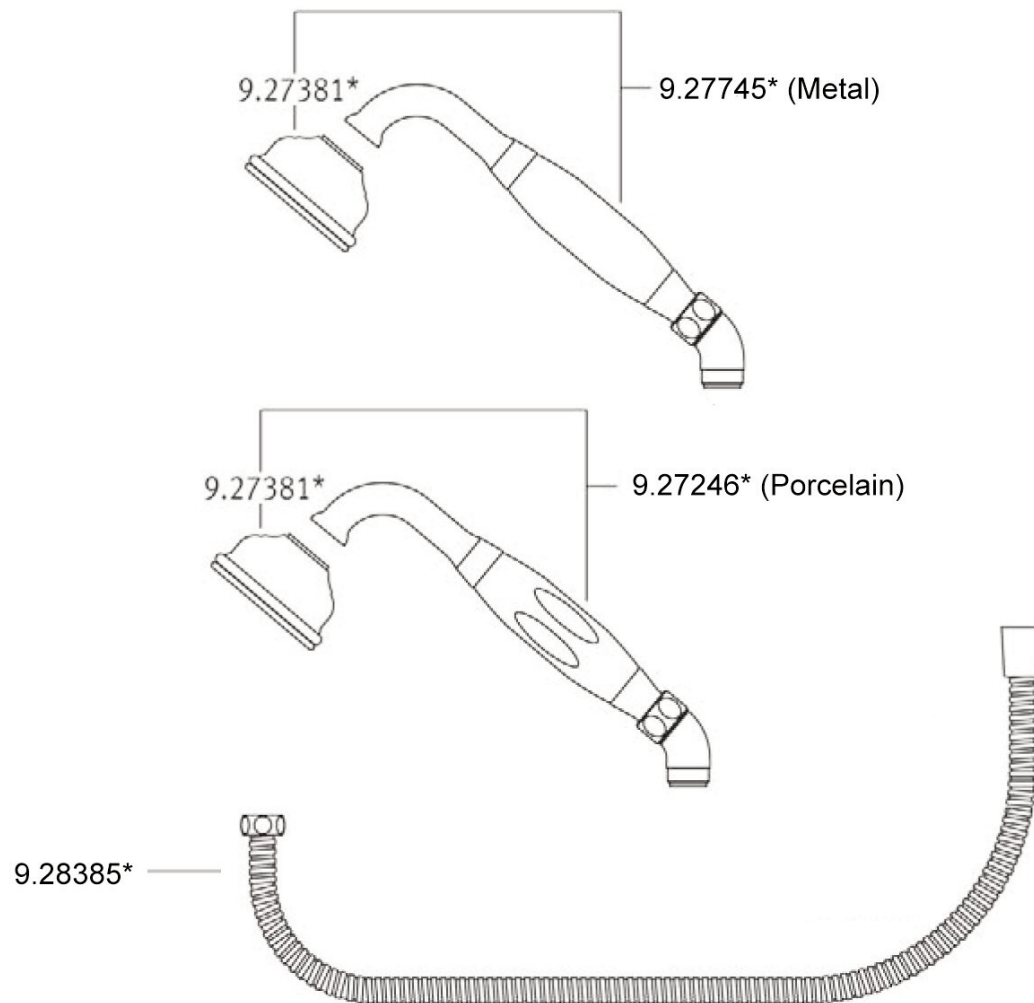

WARRANTY

- Limited Lifetime

15" Reach Wall Mounted Shower Arm

ROHL Perrin & Rowe Bath

U.5384

FEATURES

- 15" reach
- Solid brass construction
- Sliding escutcheon
- 1/2" male NPT inlet
- 3/4" NPSM outlet
- 1/2" outlet adaptor available:
U.5399

FINISHES

- Polished Chrome
- Polished Nickel
- Satin Nickel
- Inca Brass
- English Bronze

WARRANTY

- Limited Lifetime

U.5384 Spare Parts

INCLINED HANDSHOWER AND HOSE

ROHL Perrin & Rowe® Bath

U.5387 (Porcelain Handshower) U.5387LS (Metal Handshower)

FEATURES

- Hose is 1/2" F NPSM connection
- 60" hose
- Flow rate 1.75 GPM

COLORS/FINISHES

- Polished Chrome
- Polished Nickel
- Satin Nickel
- English Gold
- English Bronze

WARRANTY

- Lifetime warranty

U.5387 Spare Parts

PERRIN & ROWE® EDWARDIAN SHOWER BAR WITH INTEGRATED VOLUME CONTROL AND OUTLET

ROHL Perrin & Rowe® Bath

U.5535

FEATURES

- Solid brass
- Adjustable sliding rail with lever handle
- Handshower holder adjustable +/- 45°
- Use with Perrin & Rowe® 9.28385 hoses only
- 1/2" male outlet for hose connection
- 1/2" NPT inlet on the on and off valve
- 1/4-turn ceramic disc valve