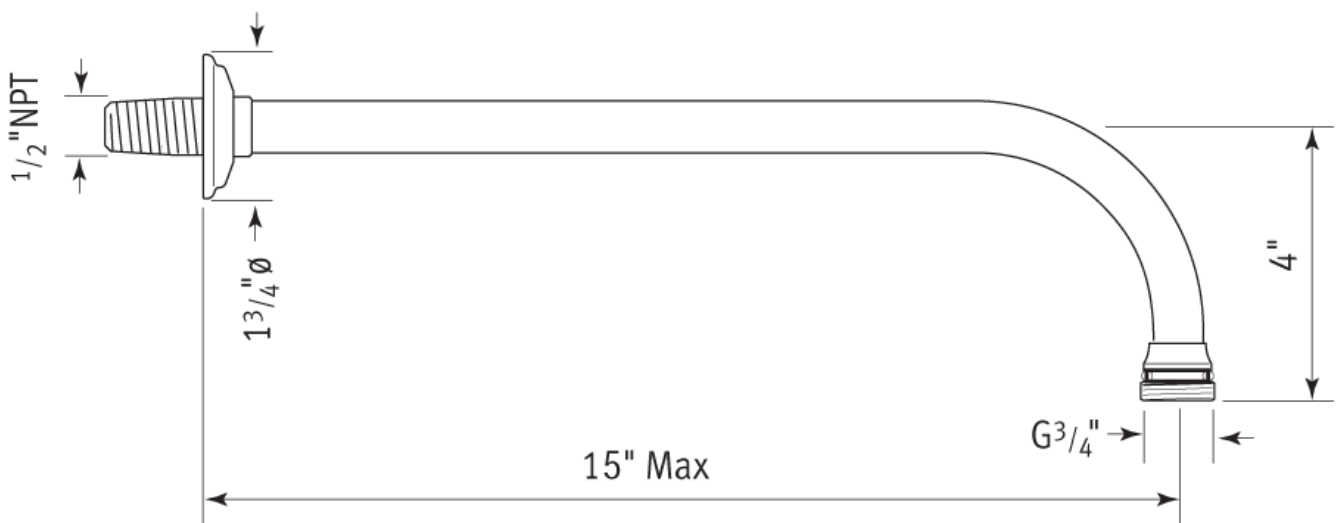

WARRANTY

- Limited Lifetime