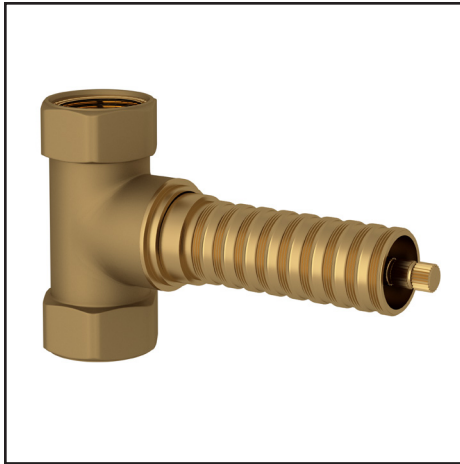

PERRIN & ROWE® EDWARDIAN SHOWER BAR WITH INTEGRATED VOLUME CONTROL AND OUTLET

ROHL Perrin & Rowe® Bath

U.5535

FEATURES

- Solid brass
- Adjustable sliding rail with lever handle
- Handshower holder adjustable +/- 45°
- Use with Perrin & Rowe® 9.28385 hoses only
- 1/2" male outlet for hose connection
- 1/2" NPT inlet on the on and off valve
- 1/4-turn ceramic disc valve

ROHL Spa Collection

1005N

FEATURES

- Service stop check valves included
- Bottom outlet for tub spout only. 3/4" NPT optional outlet plug included.
- Temperature control only. Must order volume control rough valve(s) separately.
- Complete with mud guard for installation
- Flow rate 12 GPM at 60 PSI
- 3/4" NPT inlets, 2 x 3/4" NPT outlets
- If PEX is utilized, oversize the supply line to 1" for full flow capacity
- Must order trim to complete
- Extension included with trim
- Includes 2 x brass screw adaptors or extensions for connection of trim faceplate screws to thermostatic rough valve for Italian Country Bath, Perrin & Rowe® and Michael Berman trim sets
- Back of rough valve to finished wall 2 1/16" min., 2 5/8" max. for Arcana, Modern Architectural and Meda trim
- Back of rough valve to finished wall 2 13/32" min., 3" max for Wave and vQuartile trim
- Back of rough valve to finished wall 3 11/16" min., 5" max. for Italian Country Bath, Perrin & Rowe® and Michael Berman trim

COLORS/FINISHES

- Polished Chrome
- Polished Nickel
- Satin Nickel

WARRANTY

- Limited Lifetime

UNIVERSAL 3/4" VOLUME CONTROL ROUGH VALVE

ROHL Spa Shower

R1040R (Counterclockwise Opening)

FEATURES