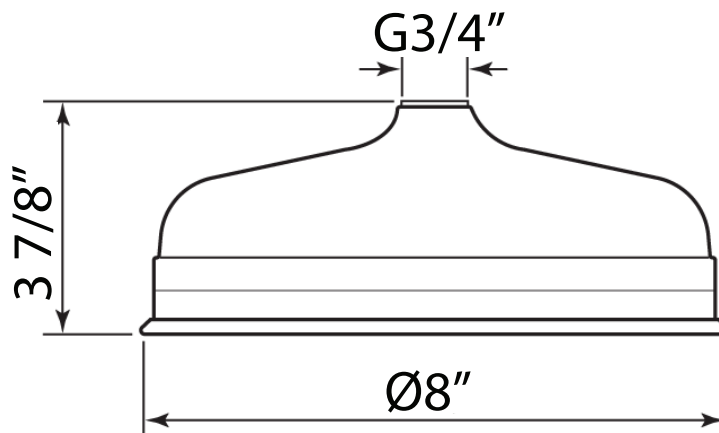

FEATURES

- Large 8" diameter faceplate
- Single function rain spray pattern
- Body constructed of brass
- 3/4" NPSM connection
- Flow rate 1.75 GPM

COLORS/FINISHES

- Polished Chrome
- Polished Nickel
- Satin Nickel
- English Gold
- English Bronze

WARRANTY

- Limited Lifetime

15" Reach Wall Mounted Shower Arm

ROHL Perrin & Rowe Bath

U.5384

FEATURES

- 15" reach
- Solid brass construction
- Sliding escutcheon
- 1/2" male NPT inlet
- 3/4" NPSM outlet
- 1/2" outlet adaptor available:
U.5399

FEATURES

- Hose is 1/2" F NPSM connection
- 60" hose
- Flow rate 1.75 GPM

COLORS/FINISHES

- Polished Chrome
- Polished Nickel
- Satin Nickel
- English Gold
- English Bronze

WARRANTY

- Lifetime warranty

U.5387 Spare Parts

PERRIN & ROWE® EDWARDIAN SHOWER BAR WITH INTEGRATED VOLUME CONTROL AND OUTLET

ROHL Perrin & Rowe® Bath

U.5535

FEATURES

- Solid brass
- Adjustable sliding rail with lever handle
- Handshower holder adjustable +/- 45°
- Use with Perrin & Rowe® 9.28385 hoses only
- 1/2" male outlet for hose connection
- 1/2" NPT inlet on the on and off valve
- 1/4-turn ceramic disc valve