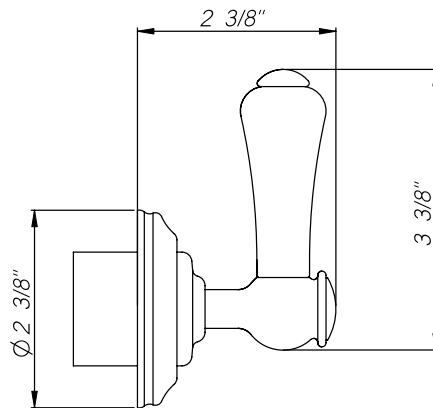

PERRIN & ROWE® CONCEALED WALL VALVE VOLUME CONTROL TRIM OR DIVERTER TRIM

ROHL Perrin & Rowe® Bath

U.3774LSP/TO (Metal Lever with Porcelain Cap)

U.3774LS/TO (All Metal Lever)

FEATURES

- Trim only
- No temperature indicator
- Applications:
  - Wall valve volume control: U.3240R or R1040R rough required
  - 3-port, 2-way diverter: U.5542NVO rough required
  - 4-port, 3-way diverter: R1062BO or U.5562NBO rough required

COLORS/FINISHES

- Polished Chrome
- Polished Nickel
- Satin Nickel
- Inca Brass
- English Bronze

WARRANTY

- Limited Lifetime

LSP

LS