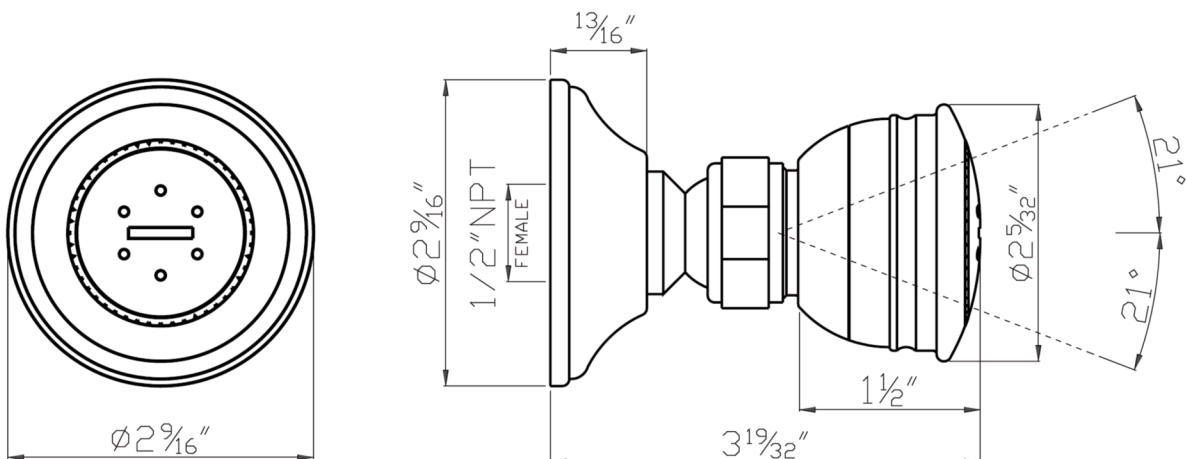

WARRANTY

- Two Years on Manufacturer Defects*
- No Warranty on Tuscan Brass Finish (TCB)