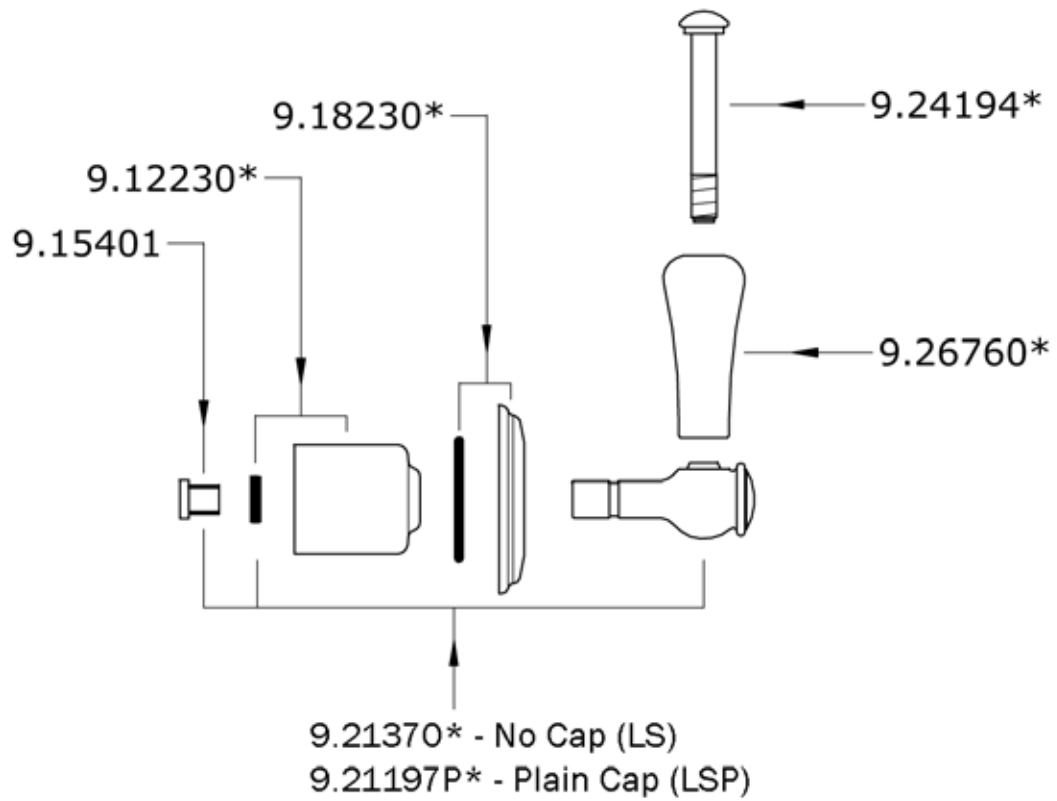

SPARE PARTS