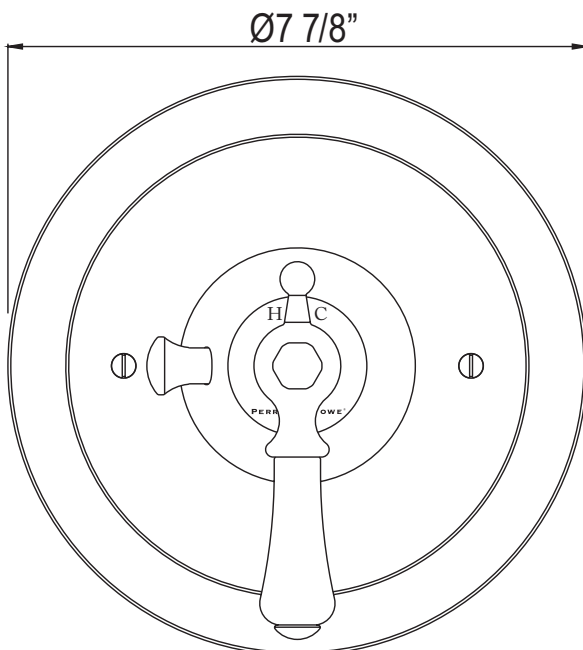

GEORGIAN ERA CONCEALED THERMOSTATIC TRIM SET ROUND FACE PLATE & METAL LEVER HANDLE

ROHL Perrin & Rowe® Bath

U.5785LS-(finish)/TO

FEATURES

- Round plate and temperature control for U.5585BO concealed thermostatic valve
- Metal Lever handle design
- Must order U.5585BO rough to complete

COLORS/FINISHES

- Polished Chrome
- Polished Nickel
- Satin Nickel
- English Bronze
- Inca Brass

WARRANTY

- Limited Lifetime