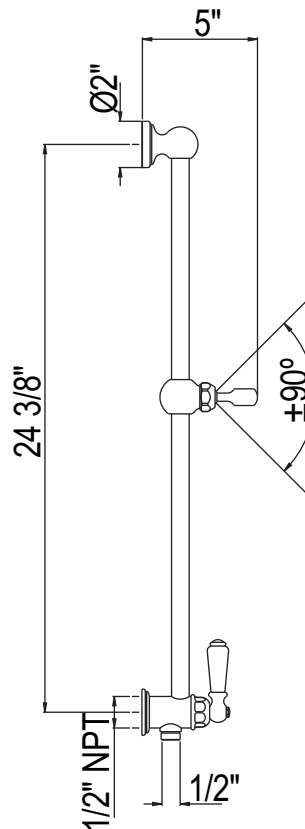

WARRANTY

- Limited Lifetime