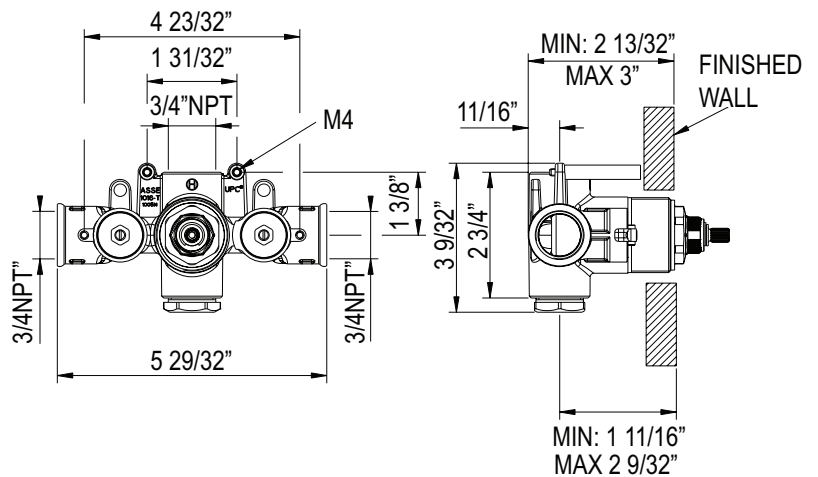

WARRANTY

- Limited Lifetime