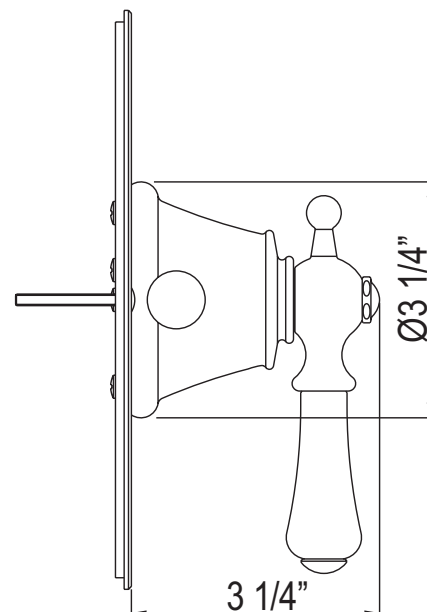

GEORGIAN ERA CONCEALED THERMOSTATIC TRIM SET ROUND FACE PLATE & METAL LEVER HANDLE

ROHL Perrin & Rowe® Bath

U.5785LS-(finish)/TO

FEATURES

- Round plate and temperature control for U.5585BO concealed thermostatic valve
- Metal Lever handle design
- Must order U.5585BO rough to complete

COLORS/FINISHES

- Polished Chrome
- Polished Nickel
- Satin Nickel
- English Bronze
- Inca Brass

WARRANTY

- Limited Lifetime