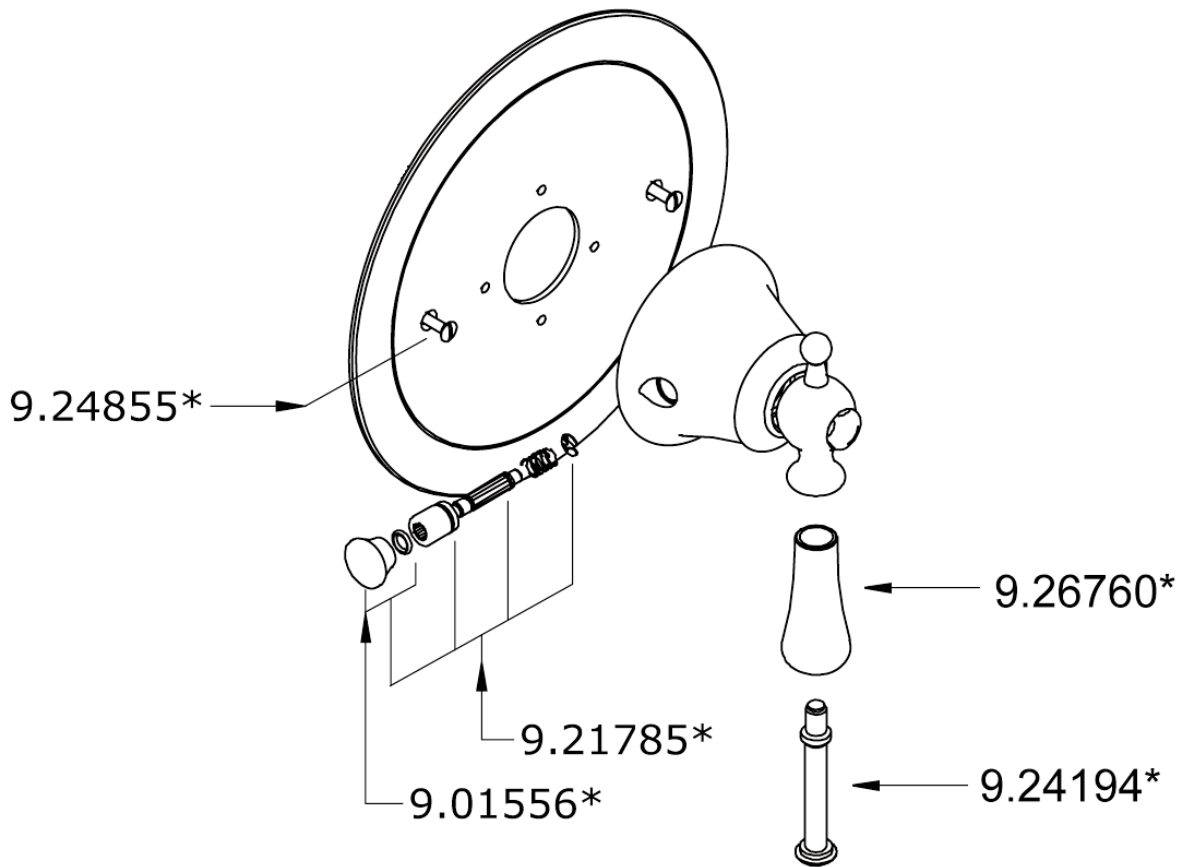

U.5785LS/TO Spare Parts