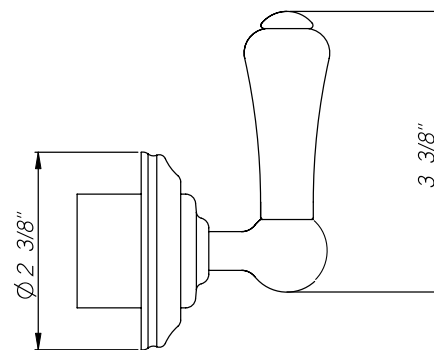

PERRIN & ROWE® CONCEALED WALL VALVE VOLUME CONTROL TRIM OR DIVERTER TRIM

ROHL Perrin & Rowe® Bath

U.3774LSP/TO (Metal Lever with Porcelain Cap)

U.3774LS/TO (All Metal Lever)

FEATURES

- Trim only
- No temperature indicator
- Applications:
  - Wall valve volume control: U.3240R or R1040R rough required
  - 3-port, 2-way diverter: U.5542NVO rough required
  - 4-port, 3-way diverter: R1062BO or U.5562NBO rough required

COLORS/FINISHES

- Polished Chrome
- Polished Nickel
- Satin Nickel
- Inca Brass
- English Bronze

WARRANTY

- Limited Lifetime

LSP

LS