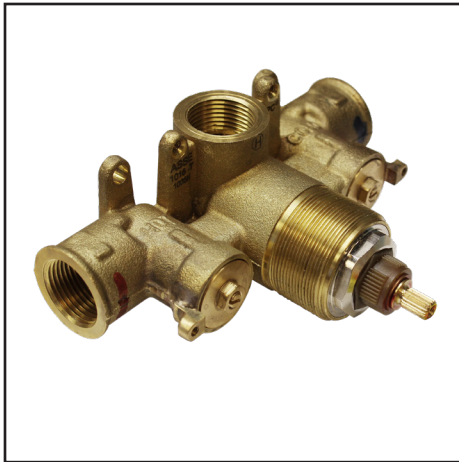

3/4" THERMOSTATIC SHOWER WITHOUT VOLUME CONTROL

ROHL Spa Collection

1005N

FEATURES

- Service stop check valves included
- Bottom outlet for tub spout only. 3/4" NPT optional outlet plug included.
- Temperature control only. Must order volume control rough valve(s) separately.
- Complete with mud guard for installation
- Flow rate 12 GPM at 60 PSI
- 3/4" NPT inlets, 2 x 3/4" NPT outlets
- If PEX is utilized, oversize the supply line to 1" for full flow capacity
- Must order trim to complete
- Extension included with trim
- Includes 2 x brass screw adaptors or extensions for connection of trim faceplate screws to thermostatic rough valve for Italian Country Bath, Perrin & Rowe® and Michael Berman trim sets
- Back of rough valve to finished wall 2 1/16" min., 2 5/8" max. for Arcana, Modern Architectural and Meda trim
- Back of rough valve to finished wall 2 13/32" min., 3" max for Wave and vQuartile trim
- Back of rough valve to finished wall 3 11/16" min., 5" max. for Italian Country Bath, Perrin & Rowe® and Michael Berman trim

COLORS/FINISHES

- Polished Chrome
- Polished Nickel
- Satin Nickel

WARRANTY

- Limited Lifetime