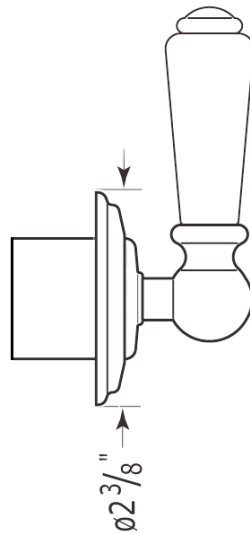

WARRANTY

- Limited Lifetime

15" Reach Wall Mounted Shower Arm

ROHL Perrin & Rowe Bath

U.5384

FEATURES

- 15" reach
- Solid brass construction
- Sliding escutcheon
- 1/2" male NPT inlet
- 3/4" NPSM outlet
- 1/2" outlet adaptor available:
U.5399

FEATURES

- Hose is 1/2" F NPSM connection
- 60" hose
- Flow rate 1.75 GPM

COLORS/FINISHES

- Polished Chrome
- Polished Nickel
- Satin Nickel
- English Gold
- English Bronze

WARRANTY

- Lifetime warranty

U.5387 Spare Parts

PERRIN & ROWE® EDWARDIAN SHOWER BAR WITH INTEGRATED VOLUME CONTROL AND OUTLET

ROHL Perrin & Rowe® Bath

U.5535

FEATURES

- Solid brass
- Adjustable sliding rail with lever handle
- Handshower holder adjustable +/- 45°
- Use with Perrin & Rowe® 9.28385 hoses only
- 1/2" male outlet for hose connection
- 1/2" NPT inlet on the on and off valve
- 1/4-turn ceramic disc valve

WARRANTY

- Limited Lifetime

U.3240L/TO Spare Parts

SINGLE-FUNCTION BODY SPRAY

ROHL Perrin & Rowe® Bath Deco
ROHL Spa Shower Collection

24995

FEATURES

- Single-function Classic Spray pattern
- Multi-directional spray
- 3 3/8" x 3 1/8" x 7/16" faceplate
- Brass construction
- Unique Transitional style
- Elastomer nozzles for easy cleaning of mineral build-up
- Accessible from front after installation
- Upon installation, two or more body sprays need to be installed in a loop to ensure equal pressure
- Flow rate 1.06 GPM
- Other finishes not available
- Authentically Crafted in Northern Italy