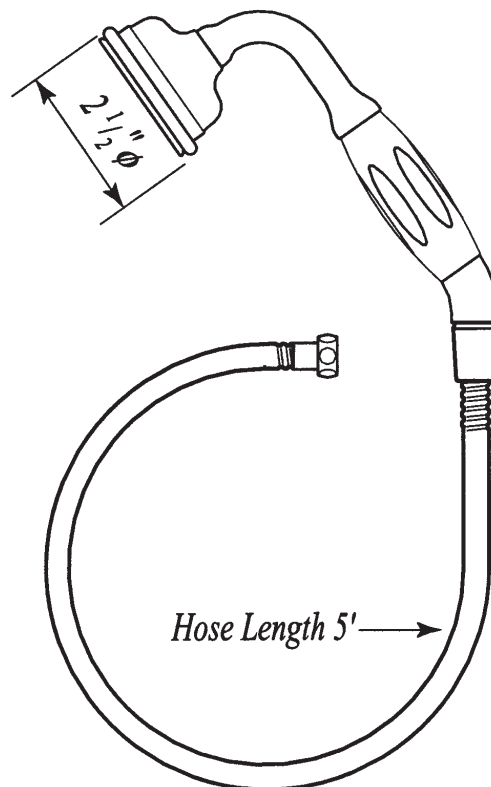

FEATURES

- Hose is 1/2" F NPSM connection
- 60" hose
- Flow rate 1.75 GPM

COLORS/FINISHES

- Polished Chrome
- Polished Nickel
- Satin Nickel
- English Gold
- English Bronze

WARRANTY

- Lifetime warranty

U.5387 Spare Parts

PERRIN & ROWE® EDWARDIAN SHOWER BAR WITH INTEGRATED VOLUME CONTROL AND OUTLET

ROHL Perrin & Rowe® Bath

U.5535

FEATURES

- Solid brass
- Adjustable sliding rail with lever handle
- Handshower holder adjustable +/- 45°
- Use with Perrin & Rowe® 9.28385 hoses only
- 1/2" male outlet for hose connection
- 1/2" NPT inlet on the on and off valve
- 1/4-turn ceramic disc valve