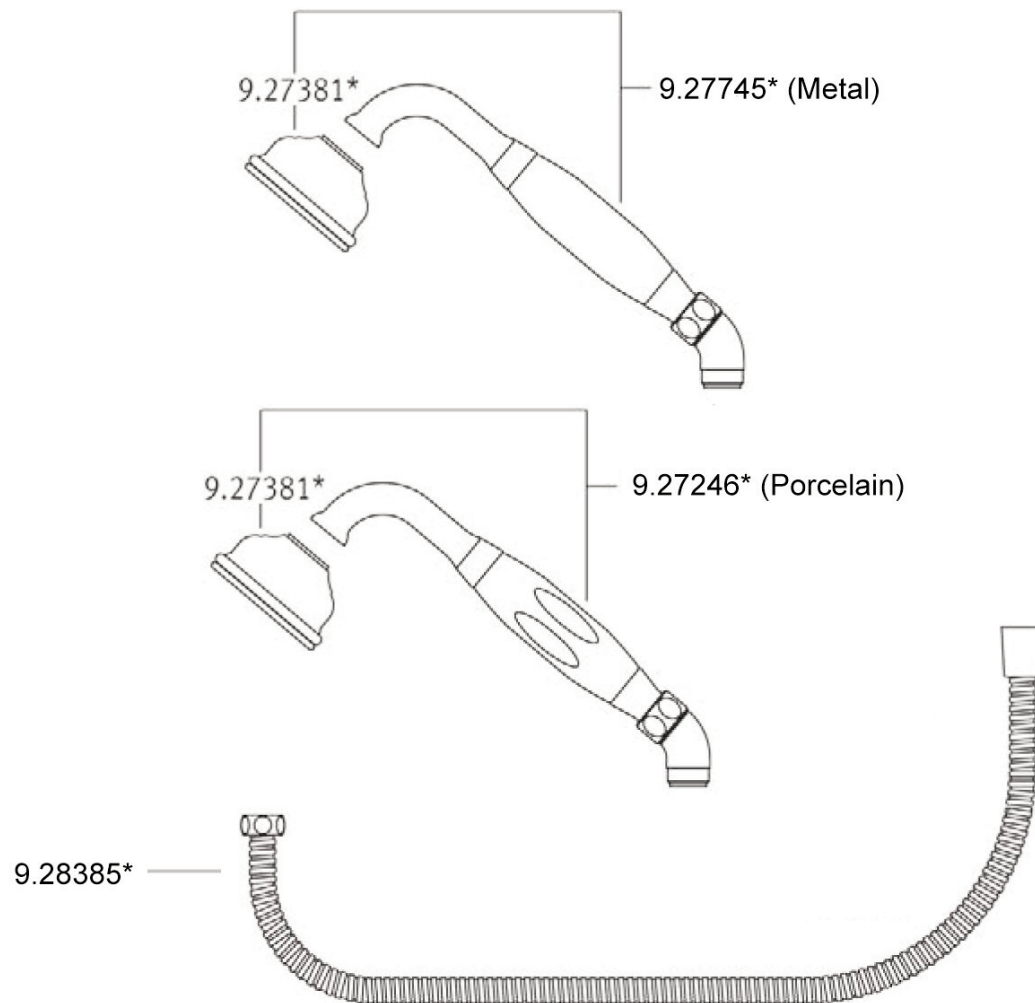

WARRANTY

- Limited Lifetime

15" Reach Wall Mounted Shower Arm

ROHL Perrin & Rowe Bath

U.5384

FEATURES

- 15" reach
- Solid brass construction
- Sliding escutcheon
- 1/2" male NPT inlet
- 3/4" NPSM outlet
- 1/2" outlet adaptor available:
U.5399

FINISHES

- Polished Chrome
- Polished Nickel
- Satin Nickel
- Inca Brass
- English Bronze

WARRANTY

- Limited Lifetime

U.5384 Spare Parts

INCLINED HANDSHOWER AND HOSE

ROHL Perrin & Rowe® Bath

U.5387 (Porcelain Handshower) **U.5387LS (Metal Handshower)**

FEATURES

- Hose is 1/2" F NPSM connection
- 60" hose
- Flow rate 1.75 GPM

COLORS/FINISHES

- Polished Chrome
- Polished Nickel
- Satin Nickel
- English Gold
- English Bronze

WARRANTY

- Lifetime warranty

U.5387 Spare Parts

PERRIN & ROWE® EDWARDIAN SHOWER BAR WITH INTEGRATED VOLUME CONTROL AND OUTLET

ROHL Perrin & Rowe® Bath

U.5535

FEATURES

- Solid brass
- Adjustable sliding rail with lever handle
- Handshower holder adjustable +/- 45°
- Use with Perrin & Rowe® 9.28385 hoses only
- 1/2" male outlet for hose connection
- 1/2" NPT inlet on the on and off valve
- 1/4-turn ceramic disc valve