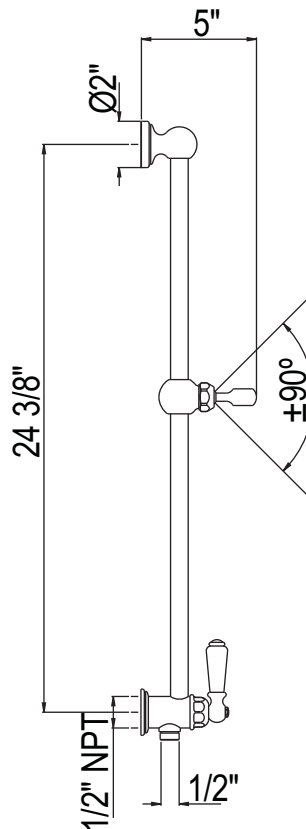

WARRANTY

- Limited Lifetime