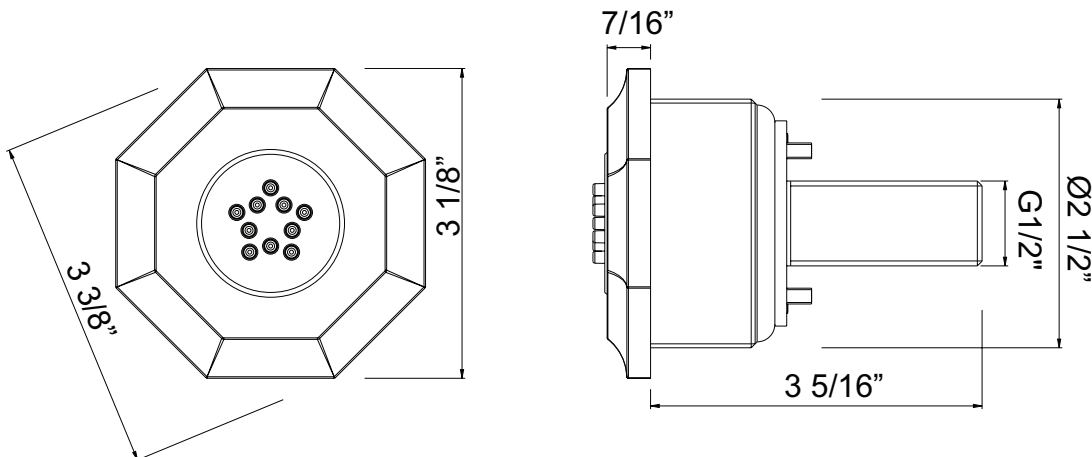

SINGLE-FUNCTION BODY SPRAY

ROHL Perrin & Rowe® Bath Deco
ROHL Spa Shower Collection

24995

FEATURES

- Single-function Classic Spray pattern
- Multi-directional spray
- 3 3/8" x 3 1/8" x 7/16" faceplate
- Brass construction
- Unique Transitional style
- Elastomer nozzles for easy cleaning of mineral build-up
- Accessible from front after installation
- Upon installation, two or more body sprays need to be installed in a loop to ensure equal pressure
- Flow rate 1.06 GPM
- Other finishes not available
- Authentically Crafted in Northern Italy

COLORS/FINISHES

- Polished Chrome
- Polished Nickel
- Satin Nickel

WARRANTY

- 2 years on manufacturer defects