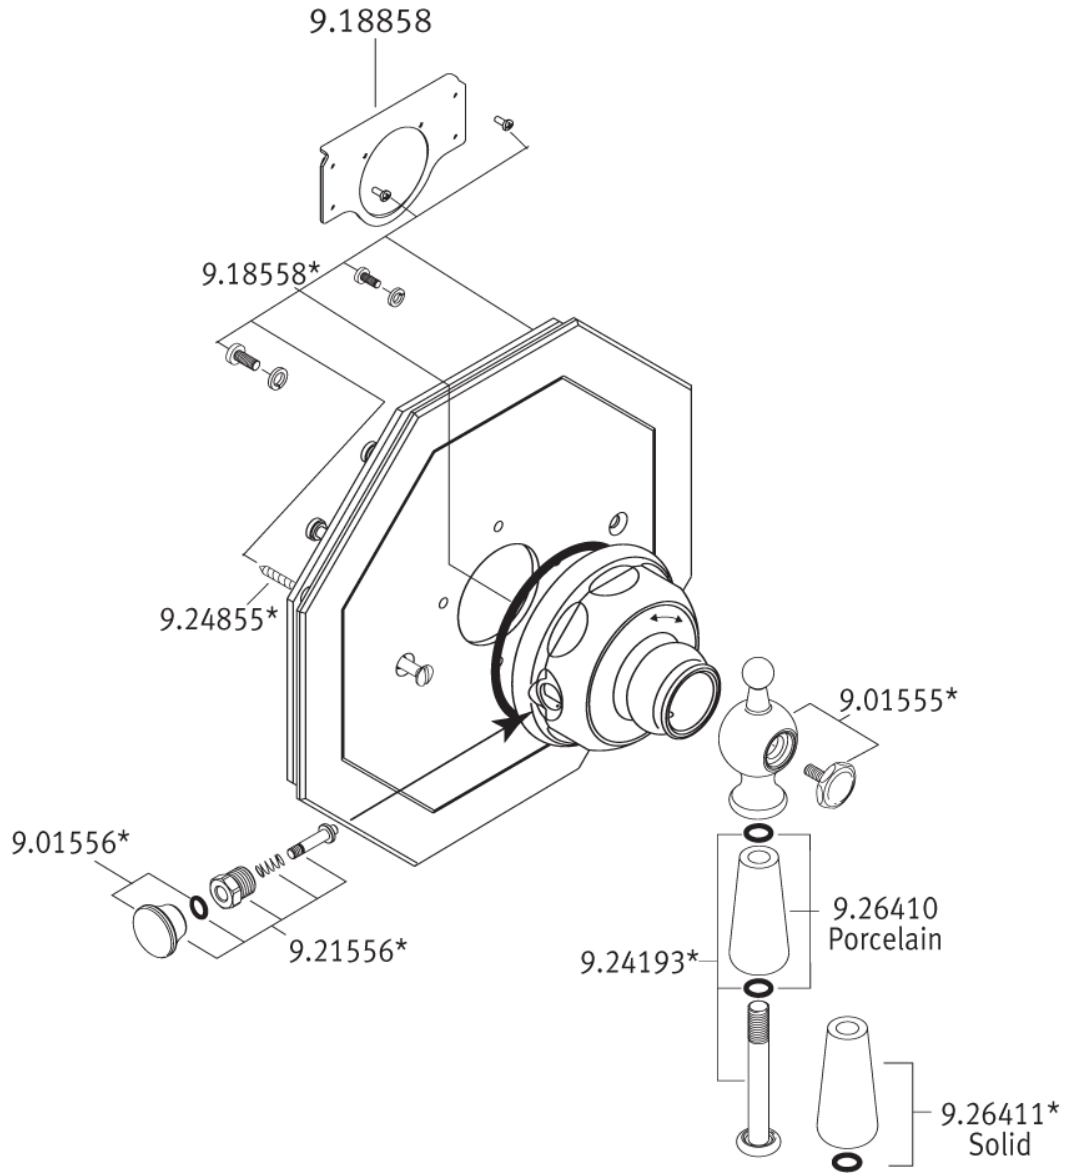

U.5585L/TO Spare Parts