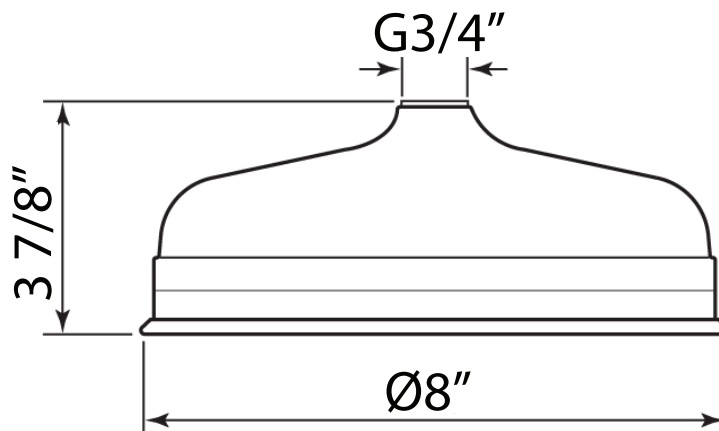

FEATURES

- Large 8" diameter faceplate
- Single function rain spray pattern
- Body constructed of brass
- 3/4" NPSM connection
- Flow rate 1.75 GPM

COLORS/FINISHES

- Polished Chrome
- Polished Nickel
- Satin Nickel
- English Gold
- English Bronze

WARRANTY

- Limited Lifetime

15" Reach Wall Mounted Shower Arm

ROHL Perrin & Rowe Bath

U.5384

FEATURES

- 15" reach
- Solid brass construction
- Sliding escutcheon
- 1/2" male NPT inlet
- 3/4" NPSM outlet
- 1/2" outlet adaptor available:
U.5399

FEATURES

- Hose is 1/2" F NPSM connection
- 60" hose
- Flow rate 1.75 GPM

COLORS/FINISHES

- Polished Chrome
- Polished Nickel
- Satin Nickel
- English Gold
- English Bronze

WARRANTY

- Lifetime warranty

U.5387 Spare Parts

PERRIN & ROWE® EDWARDIAN SHOWER BAR WITH INTEGRATED VOLUME CONTROL AND OUTLET

ROHL Perrin & Rowe® Bath

U.5535

FEATURES

- Solid brass
- Adjustable sliding rail with lever handle
- Handshower holder adjustable +/- 45°
- Use with Perrin & Rowe® 9.28385 hoses only
- 1/2" male outlet for hose connection
- 1/2" NPT inlet on the on and off valve
- 1/4-turn ceramic disc valve