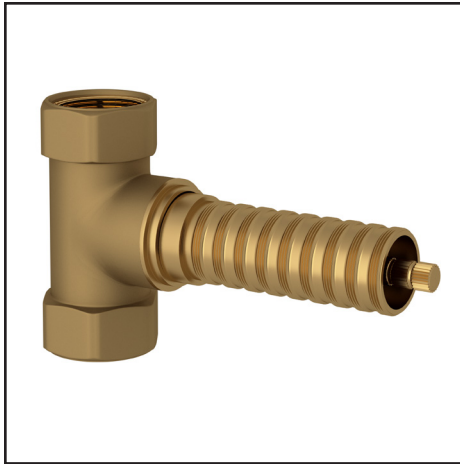

FEATURES

- Hose is 1/2" F NPSM connection
- 60" hose
- Flow rate 1.75 GPM

COLORS/FINISHES

- Polished Chrome
- Polished Nickel
- Satin Nickel
- English Gold
- English Bronze

WARRANTY

- Lifetime warranty

U.5387 Spare Parts

PERRIN & ROWE® EDWARDIAN SHOWER BAR WITH INTEGRATED VOLUME CONTROL AND OUTLET

ROHL Perrin & Rowe® Bath

U.5535

FEATURES

- Solid brass
- Adjustable sliding rail with lever handle
- Handshower holder adjustable +/- 45°
- Use with Perrin & Rowe® 9.28385 hoses only
- 1/2" male outlet for hose connection
- 1/2" NPT inlet on the on and off valve
- 1/4-turn ceramic disc valve

WARRANTY

- Limited Lifetime

U.3240L/TO Spare Parts

SINGLE-FUNCTION BODY SPRAY

ROHL Perrin & Rowe® Bath Deco
ROHL Spa Shower Collection

24995

FEATURES

- Single-function Classic Spray pattern
- Multi-directional spray
- 3 3/8" x 3 1/8" x 7/16" faceplate
- Brass construction
- Unique Transitional style
- Elastomer nozzles for easy cleaning of mineral build-up
- Accessible from front after installation
- Upon installation, two or more body sprays need to be installed in a loop to ensure equal pressure
- Flow rate 1.06 GPM
- Other finishes not available
- Authentically Crafted in Northern Italy

COLORS/FINISHES

- Polished Chrome
- Polished Nickel
- Satin Nickel

WARRANTY

- 2 years on manufacturer defects

UNIVERSAL 3/4" VOLUME CONTROL ROUGH VALVE

ROHL Spa Shower

R1040R (Counterclockwise Opening)

FEATURES