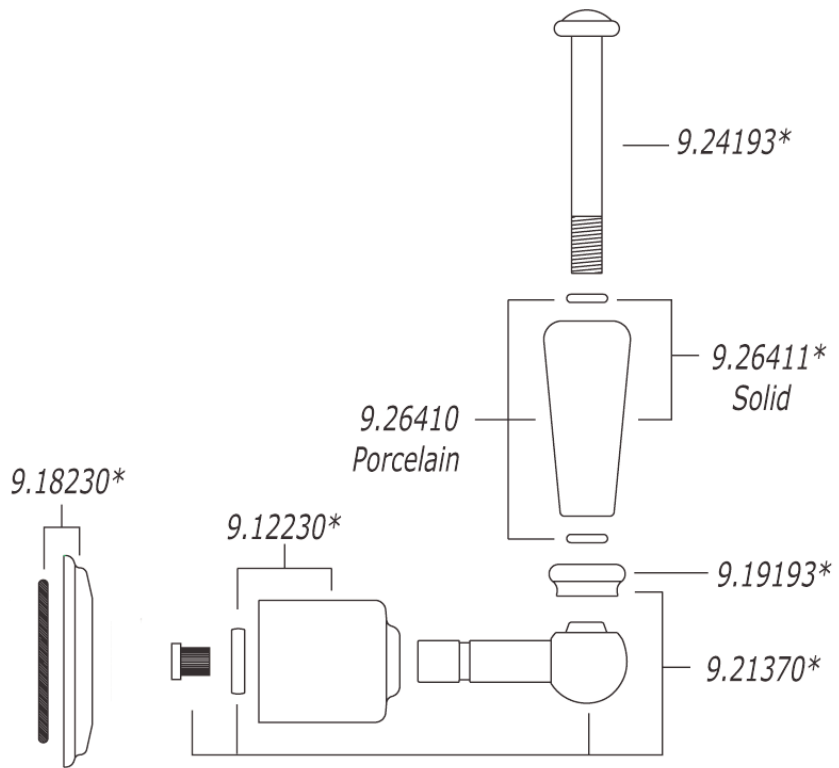

FEATURES

- Hose is 1/2" F NPSM connection
- 60" hose
- Flow rate 1.75 GPM

COLORS/FINISHES

- Polished Chrome
- Polished Nickel
- Satin Nickel
- English Gold
- English Bronze

WARRANTY

- Lifetime warranty

U.5387 Spare Parts

PERRIN & ROWE® EDWARDIAN SHOWER BAR WITH INTEGRATED VOLUME CONTROL AND OUTLET

ROHL Perrin & Rowe® Bath

U.5535

FEATURES

- Solid brass
- Adjustable sliding rail with lever handle
- Handshower holder adjustable +/- 45°
- Use with Perrin & Rowe® 9.28385 hoses only
- 1/2" male outlet for hose connection
- 1/2" NPT inlet on the on and off valve
- 1/4-turn ceramic disc valve

WARRANTY

- Limited Lifetime

U.3240L/TO Spare Parts

SINGLE-FUNCTION BODY SPRAY

ROHL Perrin & Rowe® Bath Deco
ROHL Spa Shower Collection

24995

FEATURES

- Single-function Classic Spray pattern
- Multi-directional spray
- 3 3/8" x 3 1/8" x 7/16" faceplate
- Brass construction
- Unique Transitional style
- Elastomer nozzles for easy cleaning of mineral build-up
- Accessible from front after installation
- Upon installation, two or more body sprays need to be installed in a loop to ensure equal pressure
- Flow rate 1.06 GPM
- Other finishes not available
- Authentically Crafted in Northern Italy

COLORS/FINISHES

- Polished Chrome
- Polished Nickel
- Satin Nickel

WARRANTY

- 2 years on manufacturer defects

UNIVERSAL 3/4" VOLUME CONTROL ROUGH VALVE

ROHL Spa Shower

R1040R (Counterclockwise Opening)

FEATURES