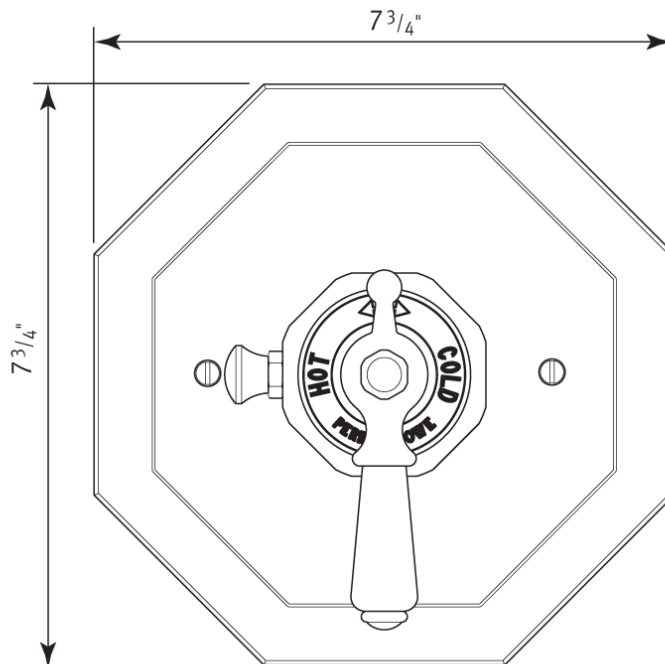

WARRANTY

- Limited Lifetime