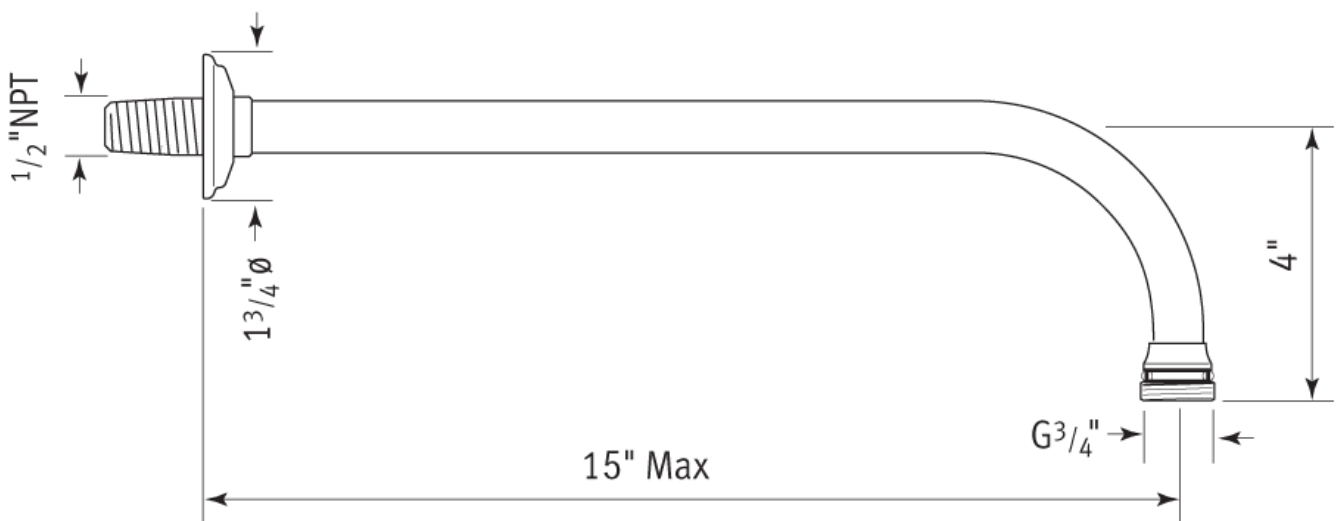

WARRANTY

- Limited Lifetime