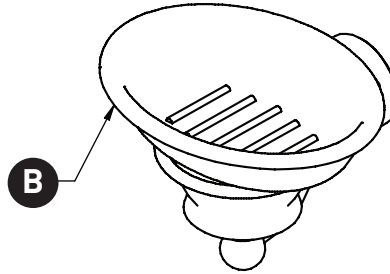

ORDER BY PART NUMBER

ILLUSTRATED PARTS

U.6925 - Edwardian™ Tumbler Holder

U.6938 - Edwardian™ Wall Mount Toilet Brush Holder

U.6928 - Edwardian™ Wall Mount Porcelain Soap Dish

6925

6928

6938