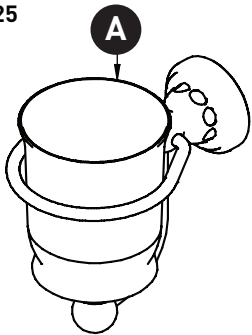

ORDER BY PART NUMBER

ILLUSTRATED PARTS

U.6925 - Edwardian™ Tumbler Holder

U.6938 - Edwardian™ Wall Mount Toilet Brush Holder

U.6928 - Edwardian™ Wall Mount Porcelain Soap Dish

6925

6928

6938