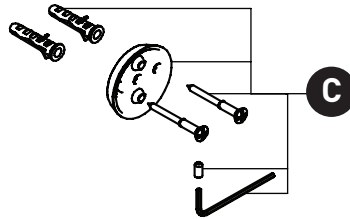

ORDER BY PART NUMBER

ILLUSTRATED PARTS

U.6925 - Edwardian™ Tumbler Holder

U.6938 - Edwardian™ Wall Mount Toilet Brush Holder

U.6928 - Edwardian™ Wall Mount Porcelain Soap Dish

6925

6928

6938