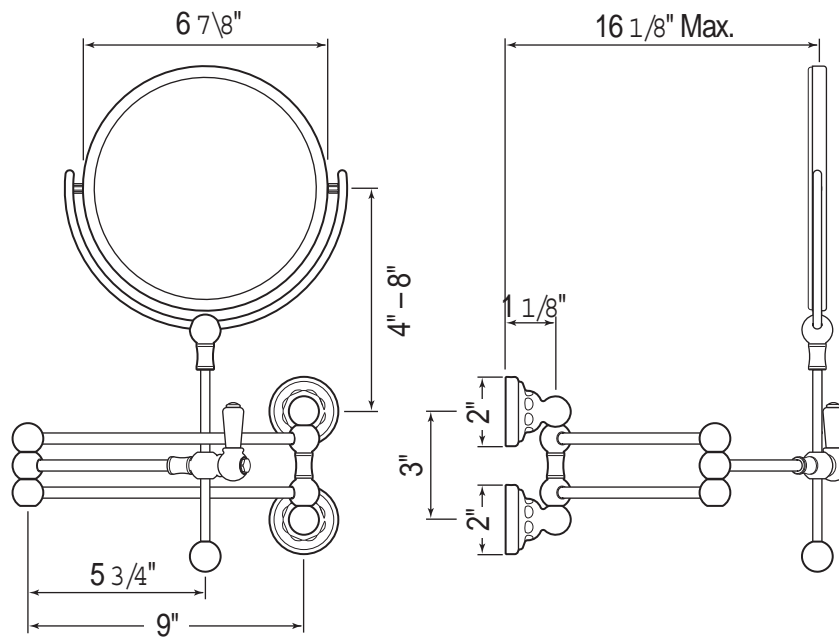

WARRANTY

- Limited Lifetime