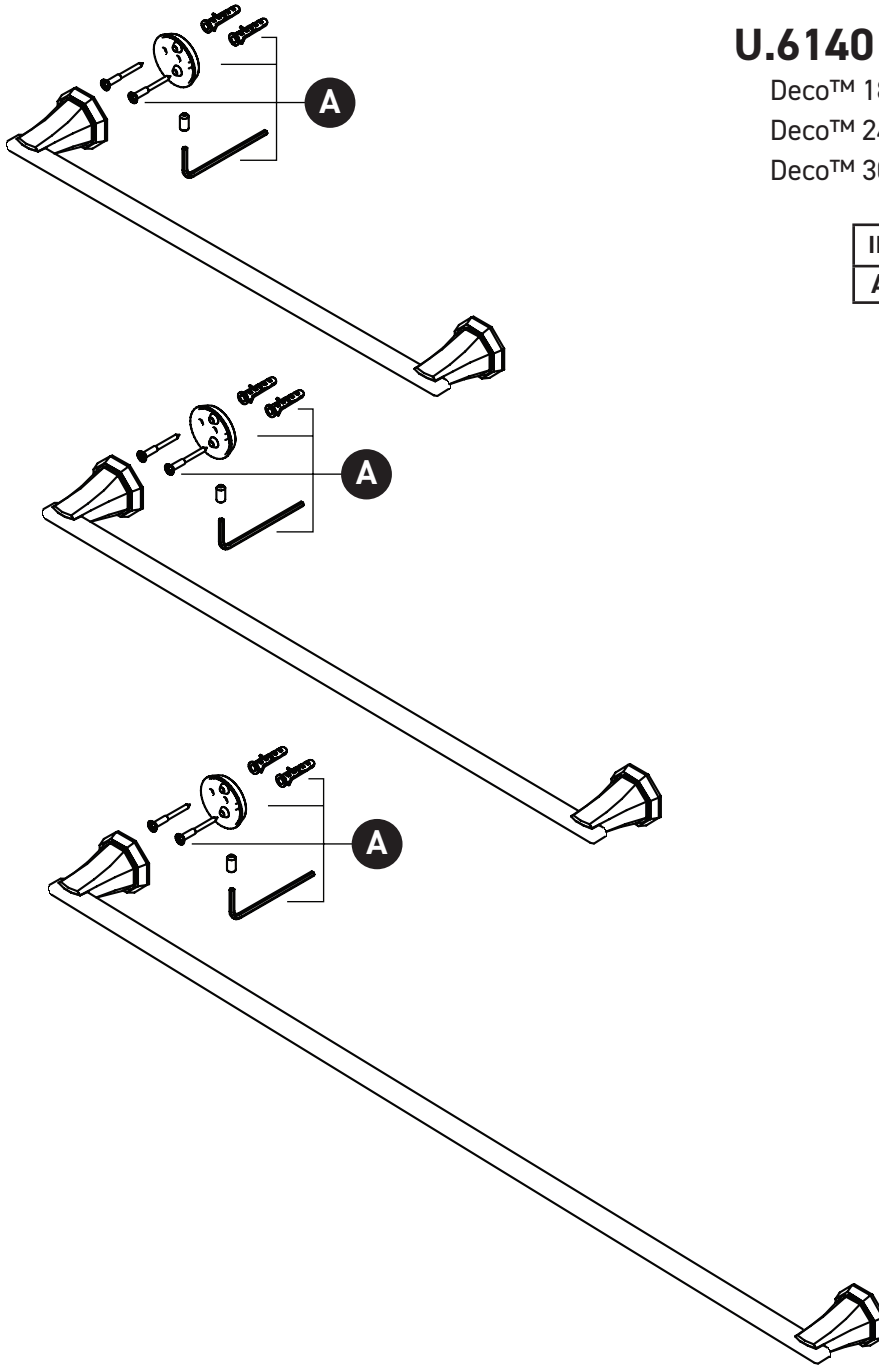

ORDER BY PART NUMBER

ILLUSTRATED PARTS

U.6140 U.6141 U.6142

Deco™ 18 Inch Single Towel Bar

Deco™ 24 Inch Single Towel Bar

Deco™ 30 Inch Single Towel Bar

ID	Kit Number	Finish
A	9.18545	N/A

***Finish Determined by Suffix**