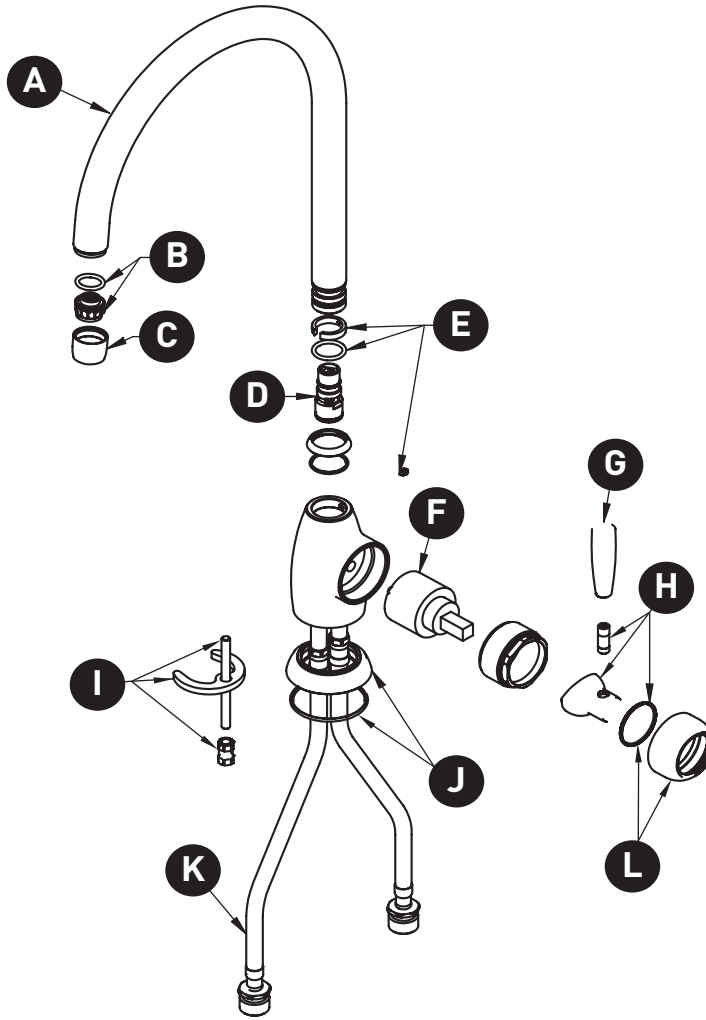

ORDER BY PART NUMBER

# ILLUSTRATED PARTS

## U.4842

Holborn™ Bar/Food Prep Kitchen Faucet

ID	Kit Number	Finish
A	9.201124*	See below
B	9.25552	N/A
C	9.17862*	See below
D	9.13843	N/A
E	9.07840	N/A
F	9.13841	N/A
G	9.26860*	See below
H	9.01840*	See below
I	9.26400	N/A
J	9.18381*	See below
K	9.28749	N/A
L	9.12840*	See below