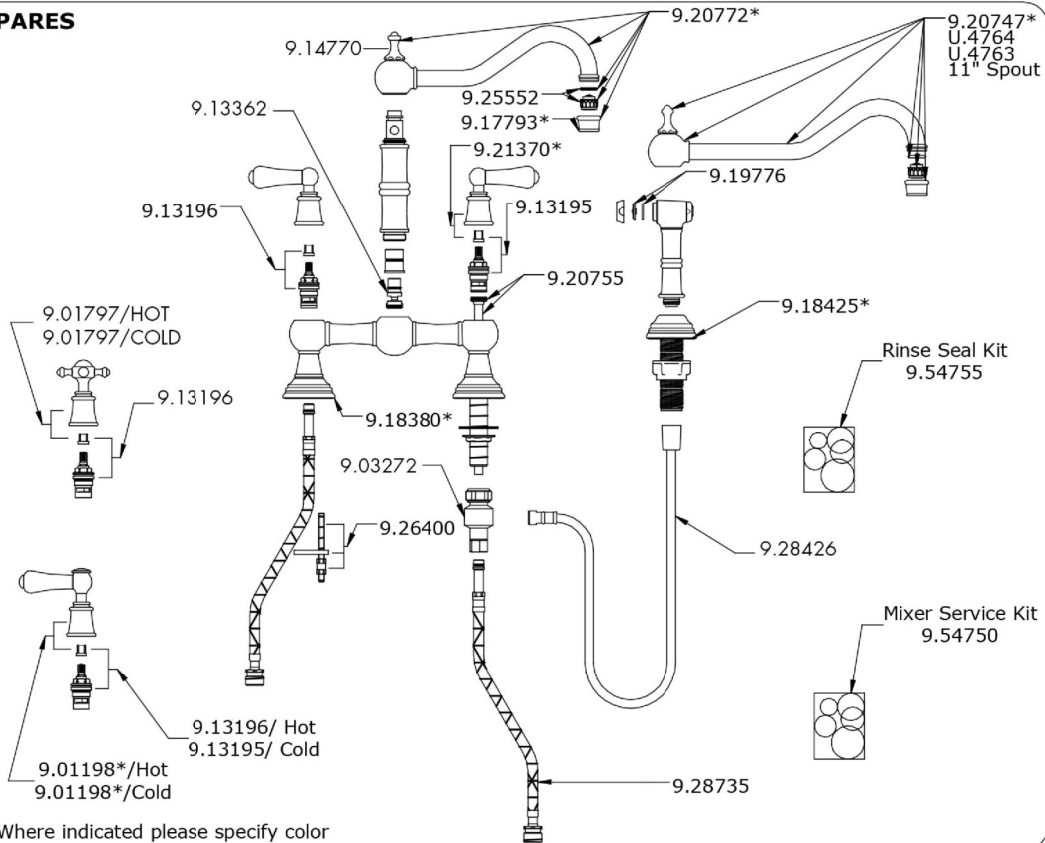

Installation Instructions

ROHL WARRANTY POLICY

All products supplied by ROHL carry warranties against manufacturing defects.

Perrin & Rowe products carry a Limited Lifetime Warranty.

ROHL LLC will provide free of charge, as its options, replacement part(s) or product (or a comparable alternative product) to replace those which have proven defective in materials or workmanship.

For full ROHL LLC WARRANTY please contact ROHL or visit www.rohlhome.com

SPARES

SPARE PARTS & SERVICE

ROHL

Authentic Luxury for Kitchen and Bath™
3 Parker
Irvine
CA 92618
(714) 557-1933

www.rohlhome.com

Perrin & Rowe products are manufactured in the UK, using the latest technology and built to the highest quality standards.