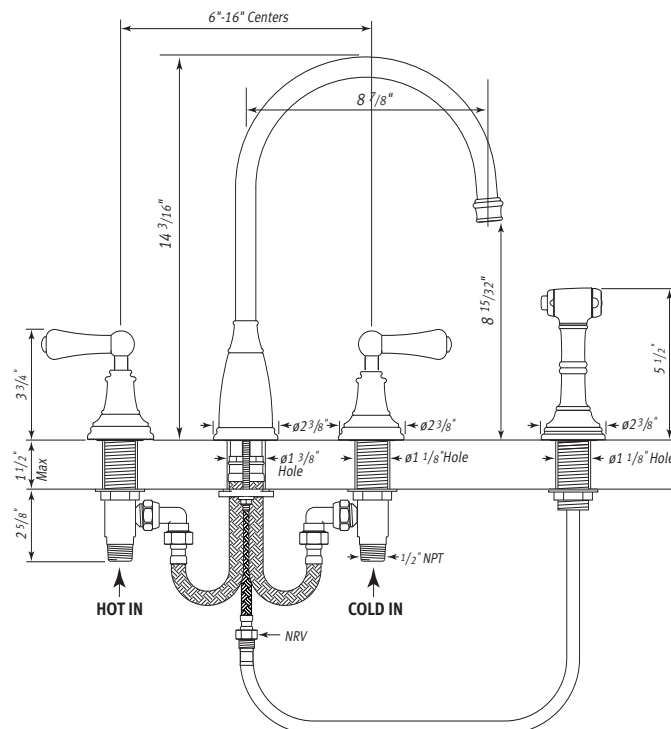

WARRANTY

- Limited Lifetime Warranty
- 5 Year Limited Warranty
- ** No Warranty