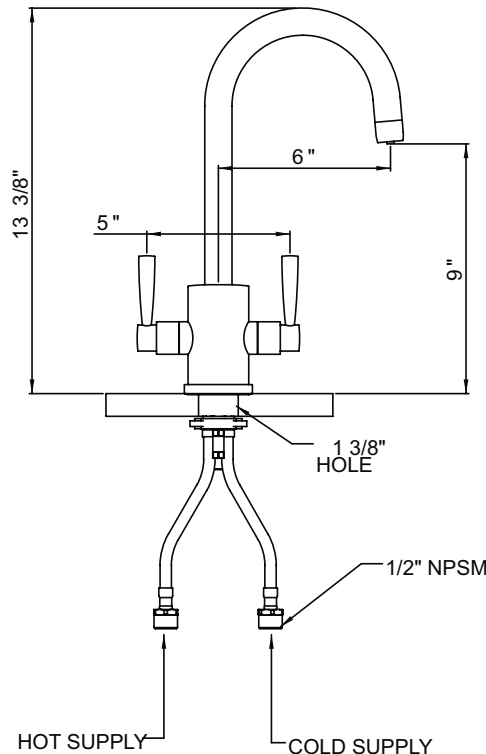

For warranty or additional information, contact:

U.S.A.
houseofrohl.com/support
1-800-777-9762

QUEBEC / MARITIMES / WESTERN CANADA
QUÉBEC / MARITIMES / OUEST CANADIEN
QUEBEC / MARITIMOS / CANADA OCCIDENTAL
houseofrohl.ca/support
1-866-473-8442

ONTARIO
houseofrohl.ca/support
1-800-287-5354