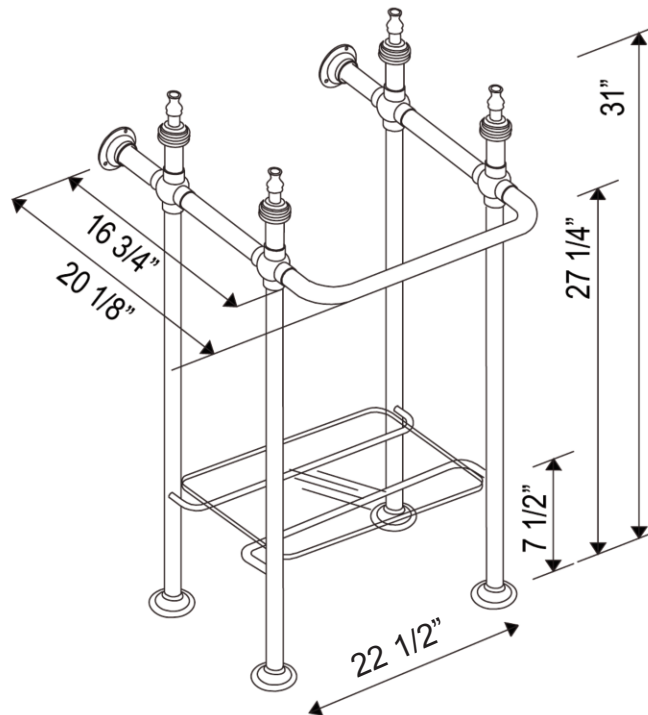

WARRANTY

- 1 year on manufacturer defects
- No warranty on Tuscan Brass Finish (TCB)