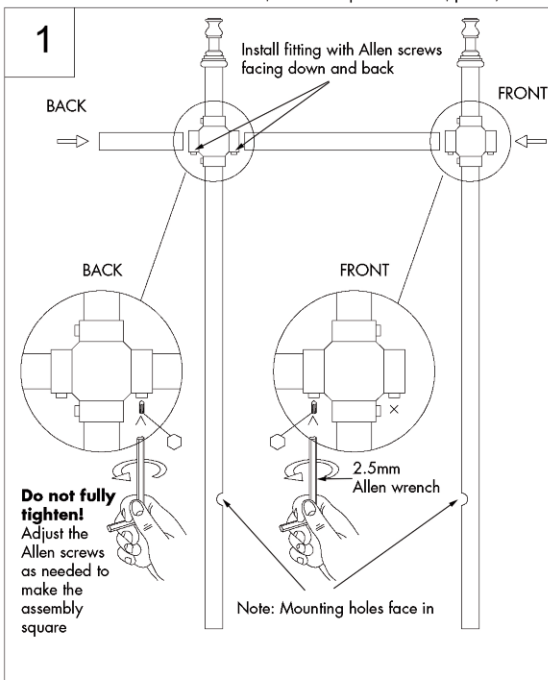

Installation Instructions

RW2231 WASH STAND INSTALLATION INSTRUCTIONS

Tools needed: 2.5mm Allen wrench, 8-10" Phillips screwdriver, pencil, level