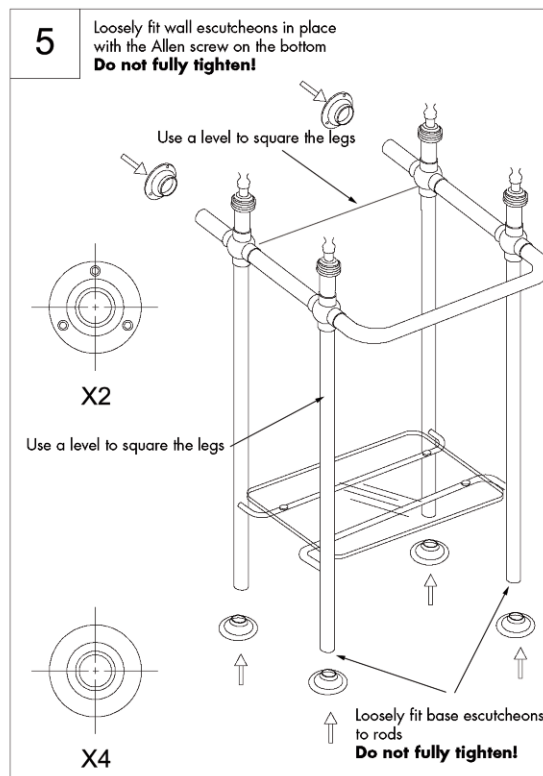

Installation Instructions

RW2231 WASH STAND INSTALLATION INSTRUCTIONS

Tools needed: 2.5mm Allen wrench, 8-10" Phillips screwdriver, pencil, level