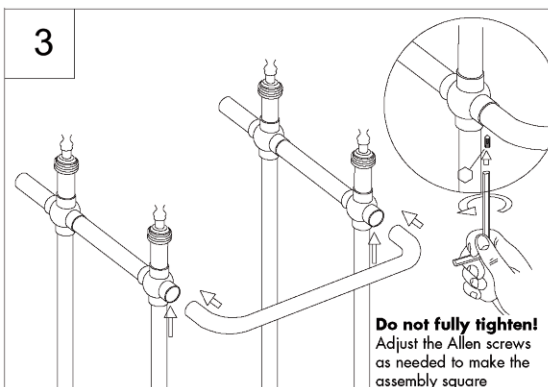

Installation Instructions

RW2231 WASH STAND INSTALLATION INSTRUCTIONS

Tools needed: 2.5mm Allen wrench, 8-10" Phillips screwdriver, pencil, level