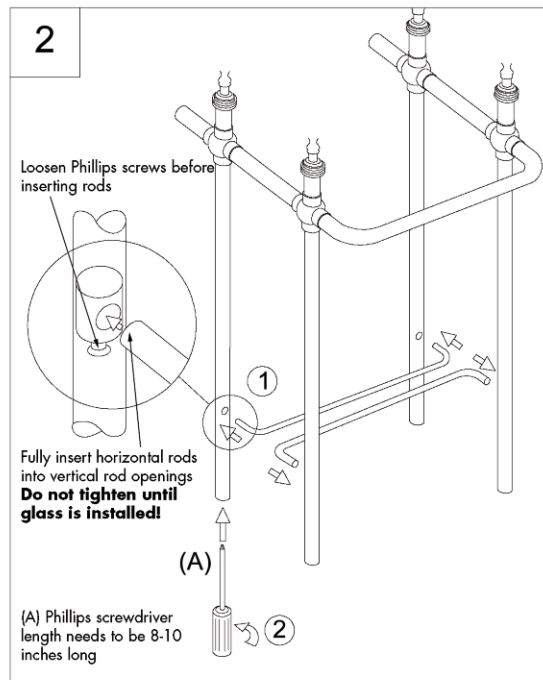

Installation Instructions

RW2231 WASH STAND INSTALLATION INSTRUCTIONS

Tools needed: 2.5mm Allen wrench, 8-10" Phillips screwdriver, pencil, level