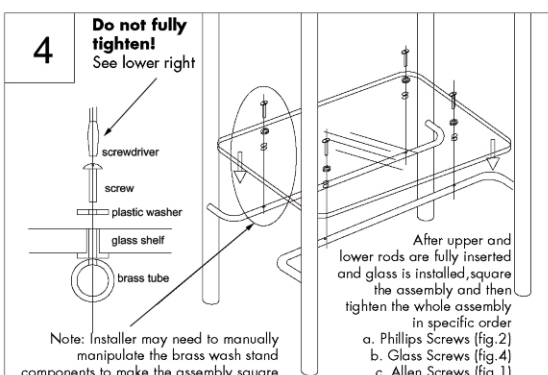

Installation Instructions

RW2231 WASH STAND INSTALLATION INSTRUCTIONS

Tools needed: 2.5mm Allen wrench, 8-10" Phillips screwdriver, pencil, level