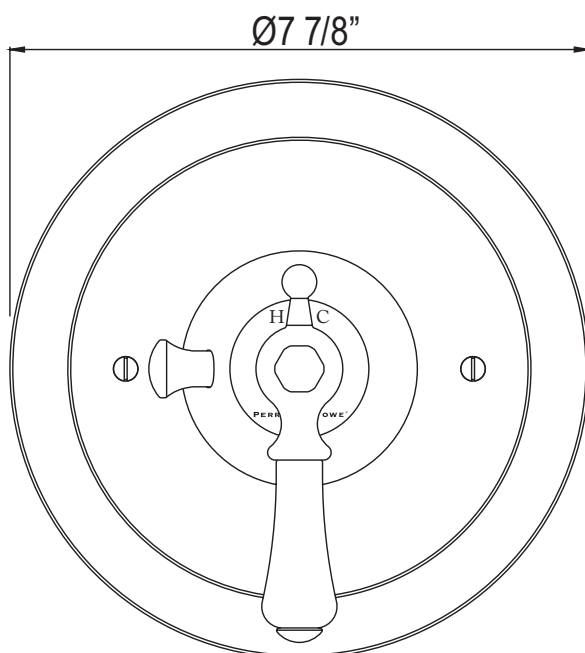

GEORGIAN ERA CONCEALED THERMOSTATIC TRIM SET ROUND FACE PLATE & METAL LEVER HANDLE

ROHL Perrin & Rowe® Bath

U.5785LS-(finish)/TO

FEATURES

- Round plate and temperature control for U.5585BO concealed thermostatic valve
- Metal Lever handle design
- Must order U.5585BO rough to complete

COLORS/FINISHES

- Polished Chrome
- Polished Nickel
- Satin Nickel
- English Bronze
- Inca Brass

WARRANTY

- Limited Lifetime

U.5785LS/TO Spare Parts