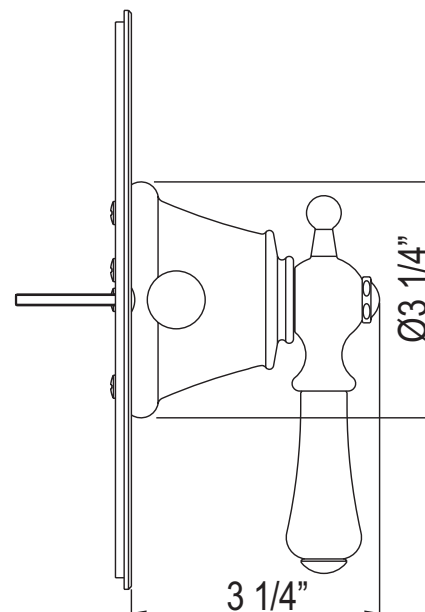

GEORGIAN ERA CONCEALED THERMOSTATIC TRIM SET ROUND FACE PLATE & METAL LEVER HANDLE

ROHL Perrin & Rowe® Bath

U.5785LS-(finish)/TO

FEATURES

- Round plate and temperature control for U.5585BO concealed thermostatic valve
- Metal Lever handle design
- Must order U.5585BO rough to complete

COLORS/FINISHES

- Polished Chrome
- Polished Nickel
- Satin Nickel
- English Bronze
- Inca Brass

WARRANTY

- Limited Lifetime

U.5785LS/TO Spare Parts