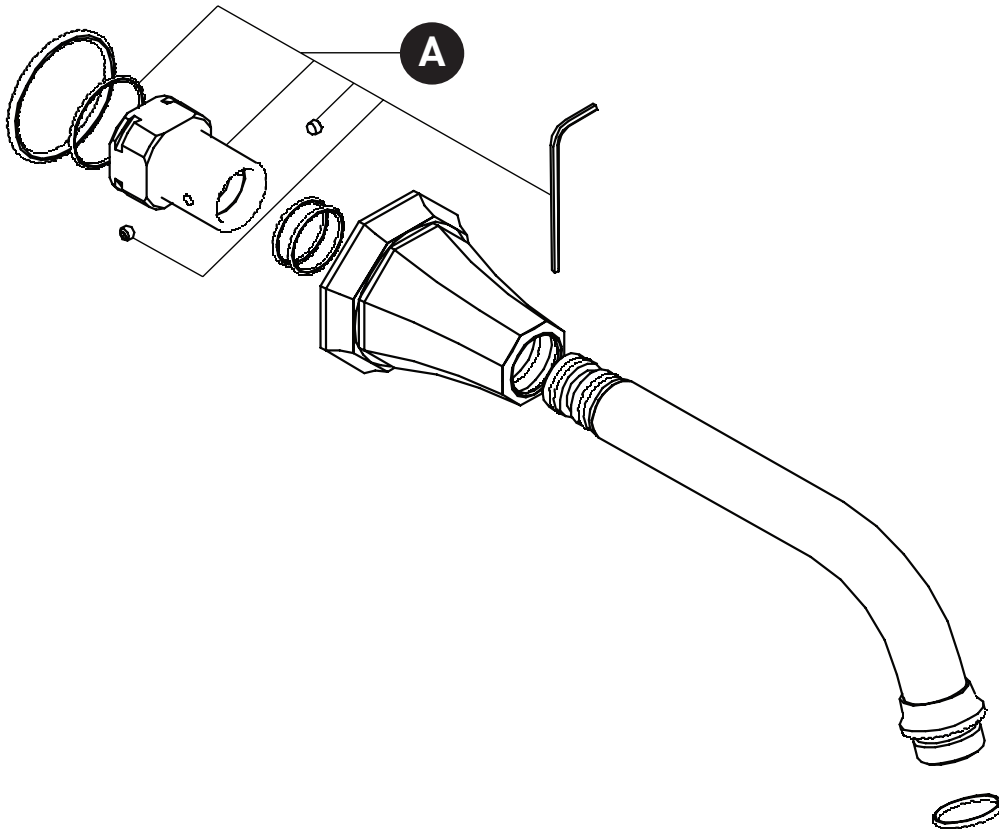

# ILLUSTRATED PARTS

## U.5182

7" Reach Wall Mount Shower Arm With  
Octagonal Escutcheon

ID	Kit Number	Finish
A	9.11518	N/A

\*Finish Determined by Suffix

Finish	Description
APC	Polished Chrome
EG	English Gold
PN	Polished Nickel
STN	Satin Nickel
ULB	Unlacquered Brass