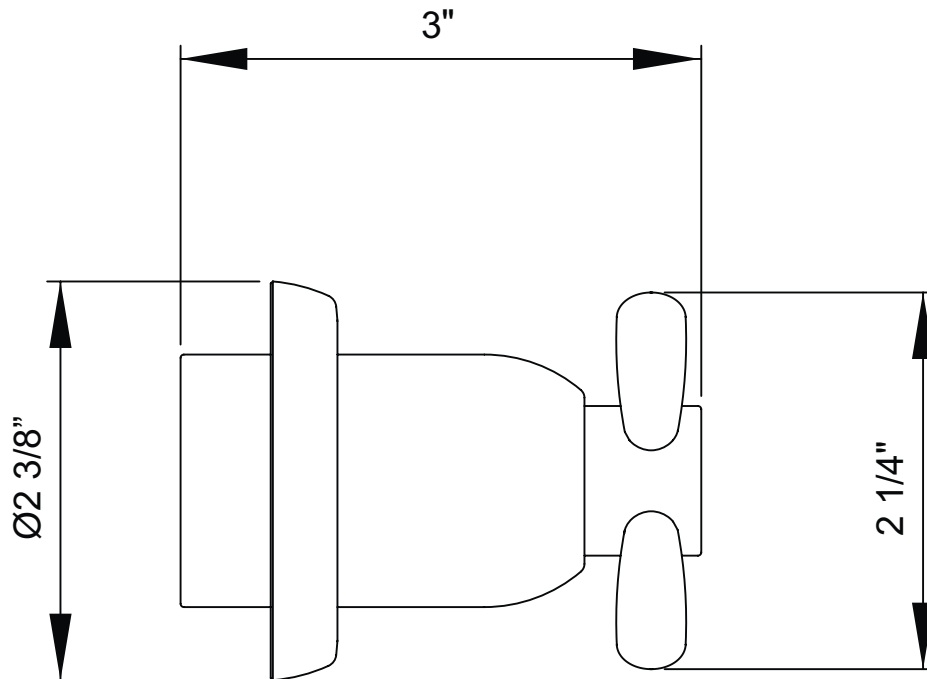

For warranty or additional information, contact:

U.S.A.
houseofrohl.com/support
1-800-777-9762

QUEBEC / MARITIMES / WESTERN CANADA
QUÉBEC / MARITIMES / OUEST CANADIEN
QUEBEC / MARITIMOS / CANADA OCCIDENTAL
houseofrohl.ca/support
1-866-473-8442

ONTARIO
houseofrohl.ca/support
1-800-287-5354