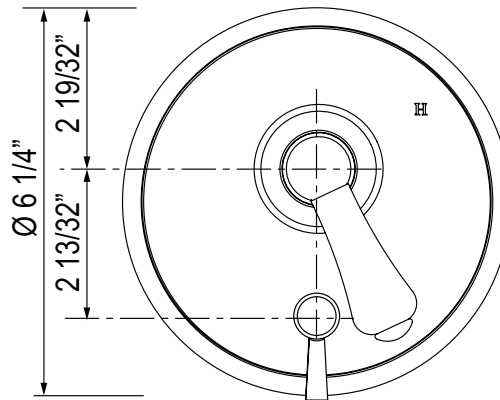

PERRIN & ROWE® GEORGIAN ERA PRESSURE BALANCE TRIM WITH DIVERTER

Perrin & Rowe® Bath Georgian Era

U.2710NLS (All Metal Lever)

U.2710NX (Cross Handle)

FEATURES

- Trim for concealed pressure balance rough valve with diverter
- Showerhead to tub spout or handshower diverter
- Brass construction
- Metal levers with porcelain caps are not available (LSP)
- Must order RDD-2 rough valve to complete

COLORS/FINISHES

- Polished Chrome
- Polished Nickel
- Satin Nickel
- English Bronze
- English Gold*

WARRANTY

- Limited Lifetime
- 5-year Limited Warranty

XM

3/32"