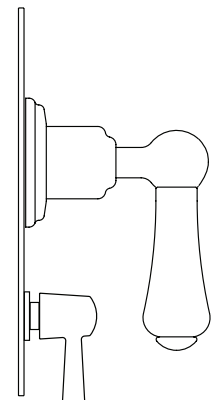

PERRIN & ROWE® GEORGIAN ERA PRESSURE BALANCE TRIM WITH DIVERTER

Perrin & Rowe® Bath Georgian Era

U.2710NLS (All Metal Lever)

U.2710NX (Cross Handle)

FEATURES

- Trim for concealed pressure balance rough valve with diverter
- Showerhead to tub spout or handshower diverter
- Brass construction
- Metal levers with porcelain caps are not available (LSP)
- Must order RDD-2 rough valve to complete

COLORS/FINISHES

- Polished Chrome
- Polished Nickel
- Satin Nickel
- English Bronze
- English Gold*

WARRANTY

- Limited Lifetime
- 5-year Limited Warranty

XM

3/32"