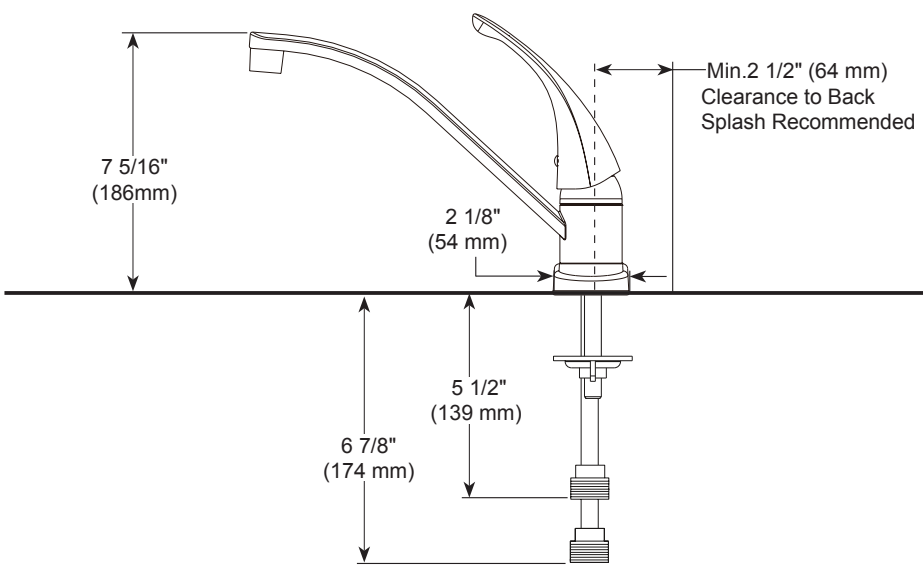

## KITCHEN FAUCETS

- Single handle dock mount
- 3 hole sink applications

### STANDARD SPECIFICATIONS:

- Maximum 1.5 gpm @ 60 psi, 5.7 L/min @ 414 kPa
- 9" (229 mm) centerset
- Ceramic cartridge
- Spout rotates 360°
- Red/Blue indicator markings
- 1/2"-14 NPSM threaded male inlet adapters