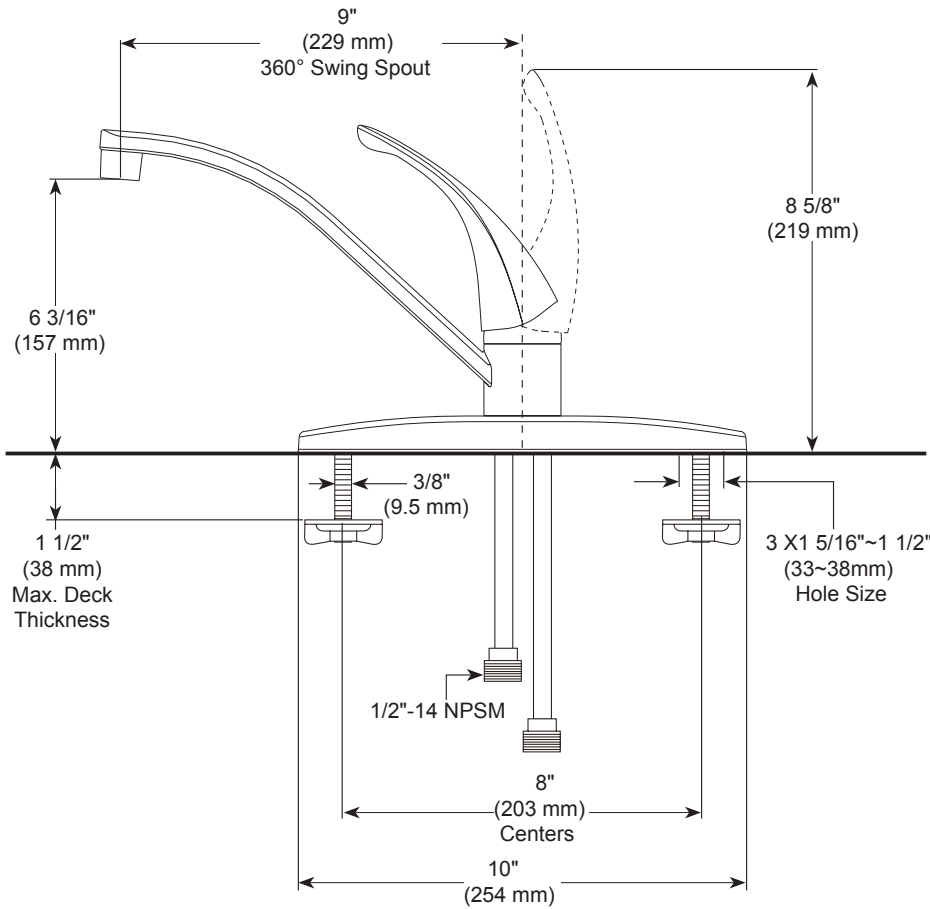

## KITCHEN FAUCETS

- Single handle dock mount
- 3 hole sink applications

### STANDARD SPECIFICATIONS:

- Maximum 1.5 gpm @ 60 psi, 5.7 L/min @ 414 kPa
- 9" (229 mm) centerset
- Ceramic cartridge
- Spout rotates 360°
- Red/Blue indicator markings
- 1/2"-14 NPSM threaded male inlet adapters