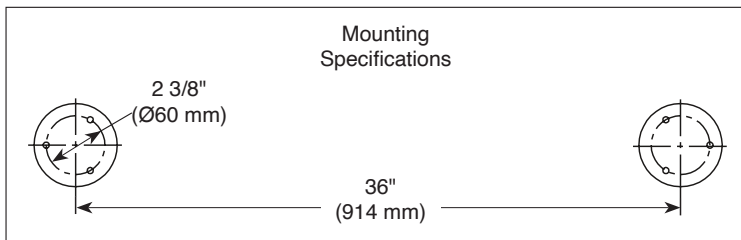

ACCESSORIES

- Precept™ Bath Collection
- 36" Decorative Grab Bar

STANDARD SPECIFICATIONS:

- Wood blocking is preferable behind all wall surfaces. If wood blocking is not available, the supplied fasteners are recommended.
- Mounting hardware included with product.
- Decorative ADA compliant grab bar when installed per accessibility guidelines of the act.