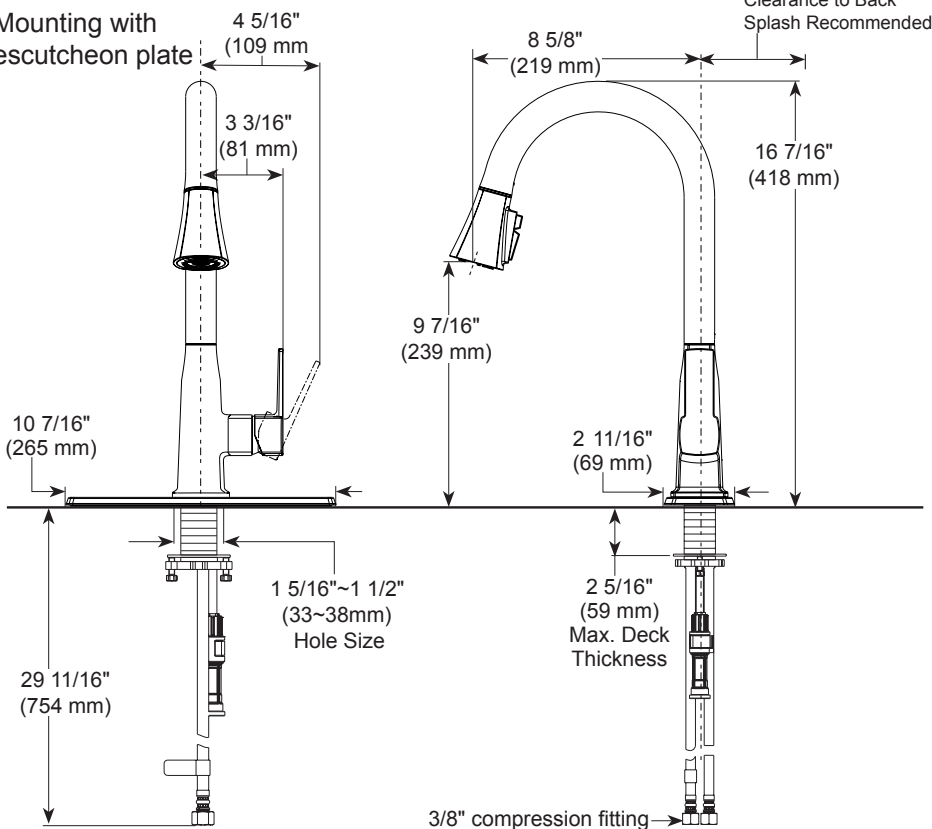

PEERLESS®

P7971LF▲

Mounting without escutcheon plate

Mounting with escutcheon plate

KITCHEN FAUCETS

- Ezra™ Collection
- Single handle pull-down
- 1, 2, 3 or 4 Hole Sink Applications

STANDARD SPECIFICATIONS:

- Maximum 1.5 gpm @ 60 psi, 5.7 L/min @ 414 kPa
- One, two, three, four hole mount options (escutcheon and soap dispenser optional, sold separately)
- 3 function wand: aerated stream, spray, POWERinse™
- Dual integral check valves in sprayer hose
- Ceramic cartridge
- Spout rotates 360°
- Red/Blue indicator markings
- Polymer braided flexible supply hose with with 3/8" compression fitting - 30" (762mm) long