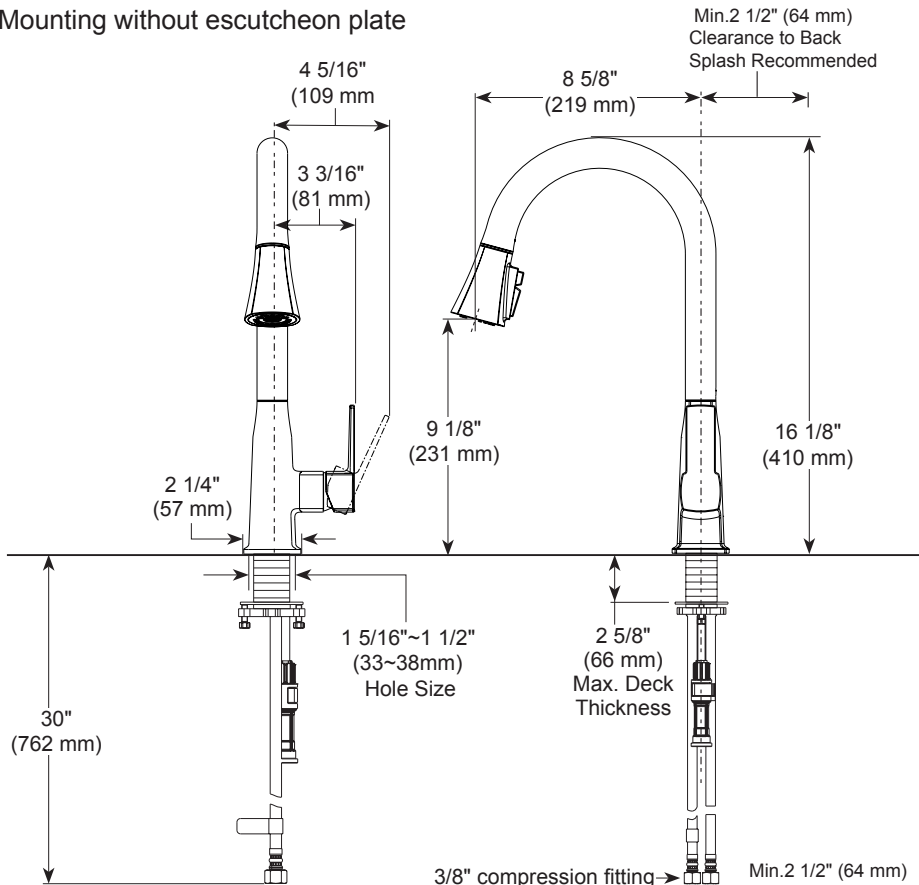

PEERLESS®

P7971LF▲

Mounting without escutcheon plate

Mounting with escutcheon plate

KITCHEN FAUCETS

- Ezra™ Collection
- Single handle pull-down
- 1, 2, 3 or 4 Hole Sink Applications

STANDARD SPECIFICATIONS:

- Maximum 1.5 gpm @ 60 psi, 5.7 L/min @ 414 kPa
- One, two, three, four hole mount options (escutcheon and soap dispenser optional, sold separately)
- 3 function wand: aerated stream, spray, POWERinse™
- Dual integral check valves in sprayer hose
- Ceramic cartridge
- Spout rotates 360°
- Red/Blue indicator markings
- Polymer braided flexible supply hose with with 3/8" compression fitting - 30" (762mm) long