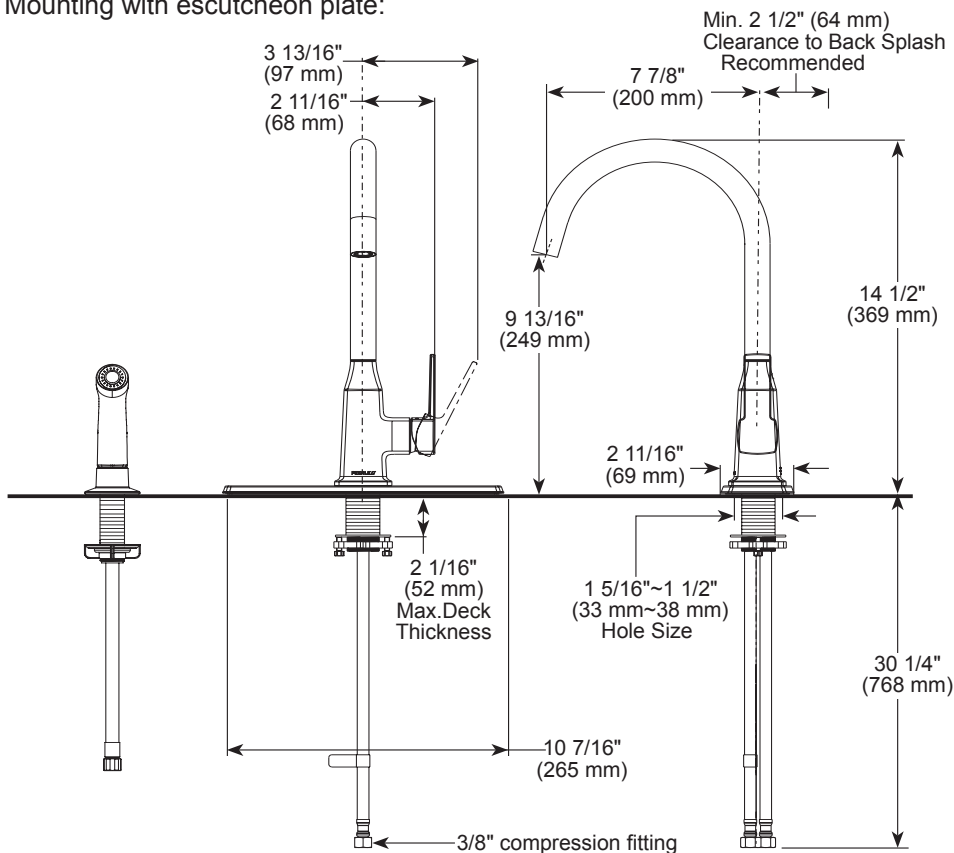

PEERLESS®

P1971LF▲

Mounting without escutcheon plate:

KITCHEN FAUCET:

- Ezra™ Collection
- Single Handle Deck Mount
- 1, 2, 3 or 4 Hole Sink Applications

STANDARD SPECIFICATIONS:

- Max. flow rate 1.5 gpm @ 60 psi, 5.7 L/min @ 414kPa
- One, two, three, or four hole mount (escutcheon included)
- Spout rotates 360°
- Ceramic cartridge
- Polymer braided flexible supply hose with 3/8" compression fitting - 30 1/2" (775mm) long
- Diverter cap for spray included for alternative sink hole applications

COMPLIES WITH:

- ASME A112.18.1 / CSA B125.1
Indicates compliance to
- ICC/ANSI A117.1 - Valve control only

Mounting with escutcheon plate:

▲ Designate proper finish suffix