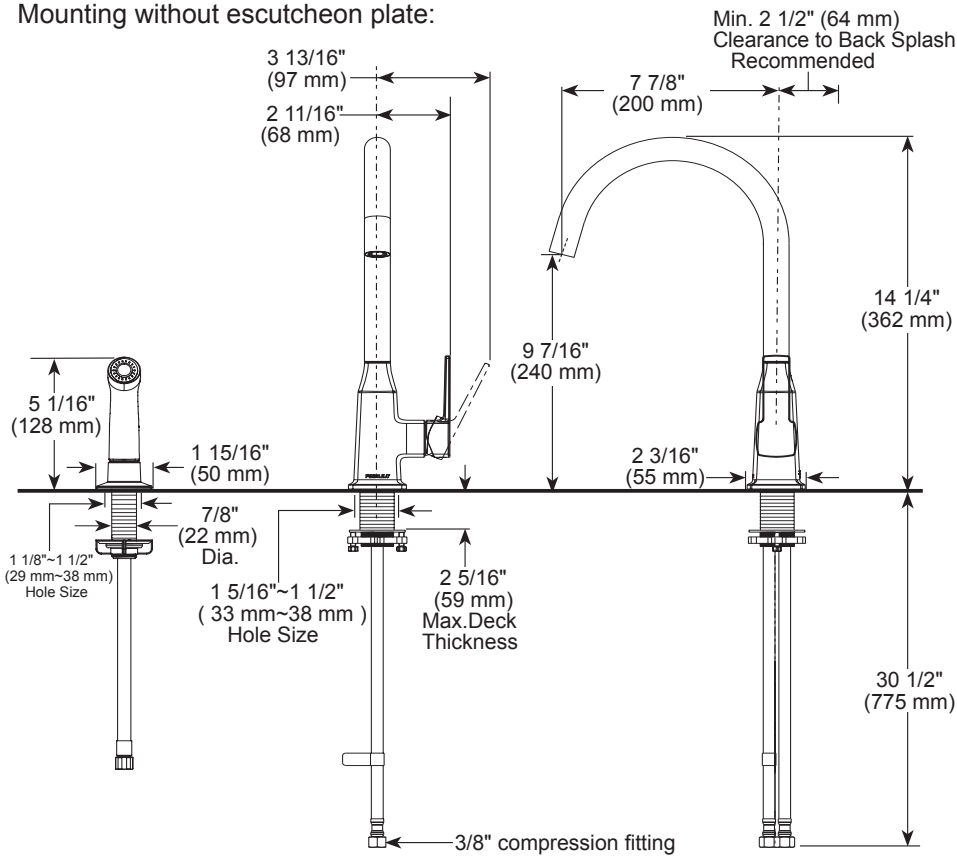

PEERLESS®

P1971LF▲

Mounting without escutcheon plate:

KITCHEN FAUCET:

- Ezra™ Collection
- Single Handle Deck Mount
- 1, 2, 3 or 4 Hole Sink Applications

STANDARD SPECIFICATIONS:

- Max. flow rate 1.5 gpm @ 60 psi, 5.7 L/min @ 414kPa
- One, two, three, or four hole mount (escutcheon included)
- Spout rotates 360°
- Ceramic cartridge
- Polymer braided flexible supply hose with 3/8" compression fitting - 30 1/2" (775mm) long
- Diverter cap for spray included for alternative sink hole applications

COMPLIES WITH:

- ASME A112.18.1 / CSA B125.1
Indicates compliance to
- ICC/ANSI A117.1 - Valve control only

Mounting with escutcheon plate:

▲ Designate proper finish suffix