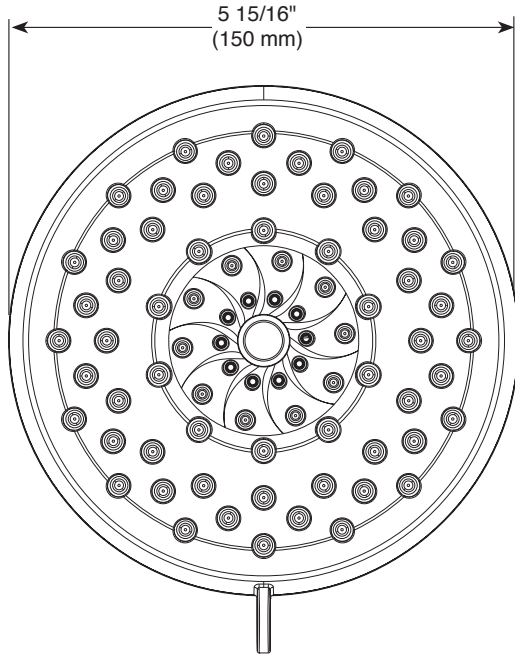

2 15/16"  
(74 mm)

5 15/16"  
(150 mm)

-  Full Body Spray
-  Massage Spray
-  Pause

## SHOWER HEAD

- 3-Spray Setting Shower head
- Touch-Clean® nozzles

### STANDARD SPECIFICATIONS:

- Standard 1/2" pipe fitting
- 6" spray face diameter
- Max 1.75 gpm @ 80 psi, 6.6 L/min @ 550 kPa
- Shower head with three settings - pause is a non-positive shut-off
- Change spray modes with easy turn dial