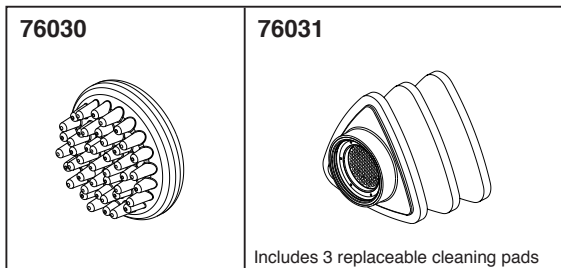

STANDARD SPECIFICATIONS:

- Maximum 1.75 gpm @ 80 psi, 6.6 L/min @ 550 kPa.
- Combination shower with 3 spray setting shower head and 3 spray setting shower wand
- Pause function is a non-positive shut off
- Change shower head spray settings by rotating the diverter lever
- Diverter allows for single or shared operation of shower head (Full Body Spray Only) and shower wand
- 84" (2134 mm) metal hose
- The ball joint swivel angle is 34°(17° per side)
- Fits standard 1/2"-14 NPT pipe fitting

Shower Head Spray Patterns

Full Body Spray

Massage Spray

Water Amplifying Spray

Shower Wand Spray Patterns

Full Body Spray

Soft Waterfall Spray

Pause