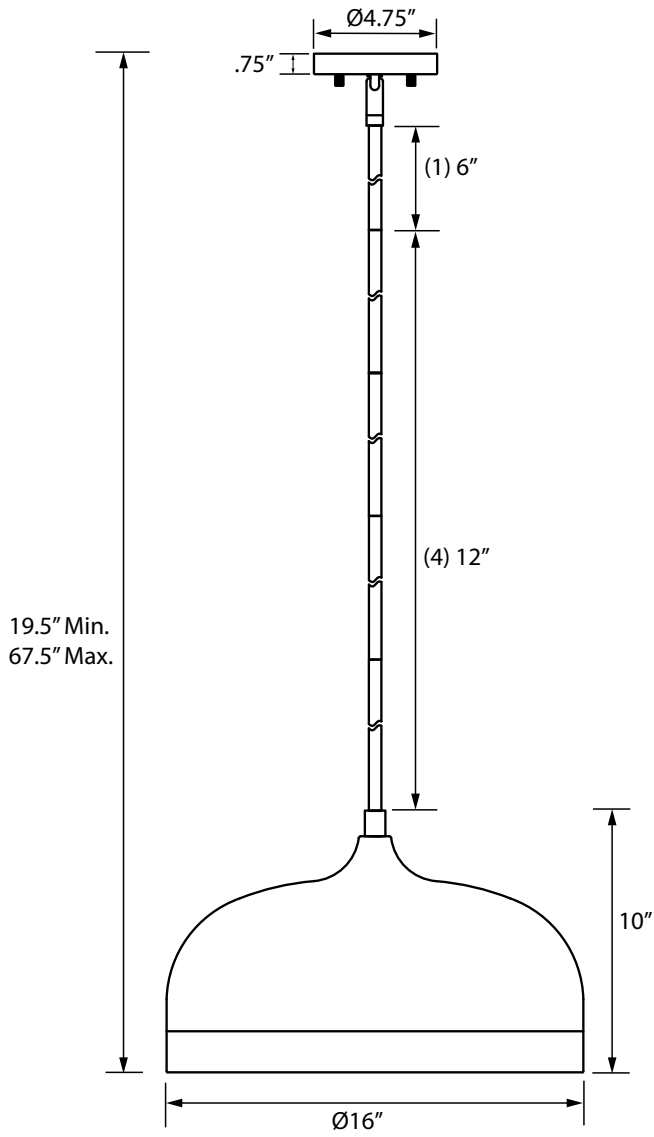

PHPL3433MB or PHPL3433MW