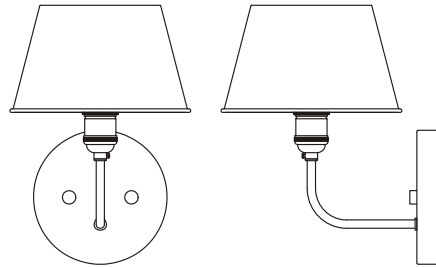

Sconce

WL3391AGBR

- 1-Light Sconce in Oxidized aged brass
- No special tools needed for assembly
- Mount position: Up Only

- Certification:

UL/CUL Damp Location

- Backplate dimensions: D 6" x H1"

- Wattage:

WL3391AGBR: Uses one 60W Medium base lamp max

WL3391AGBR