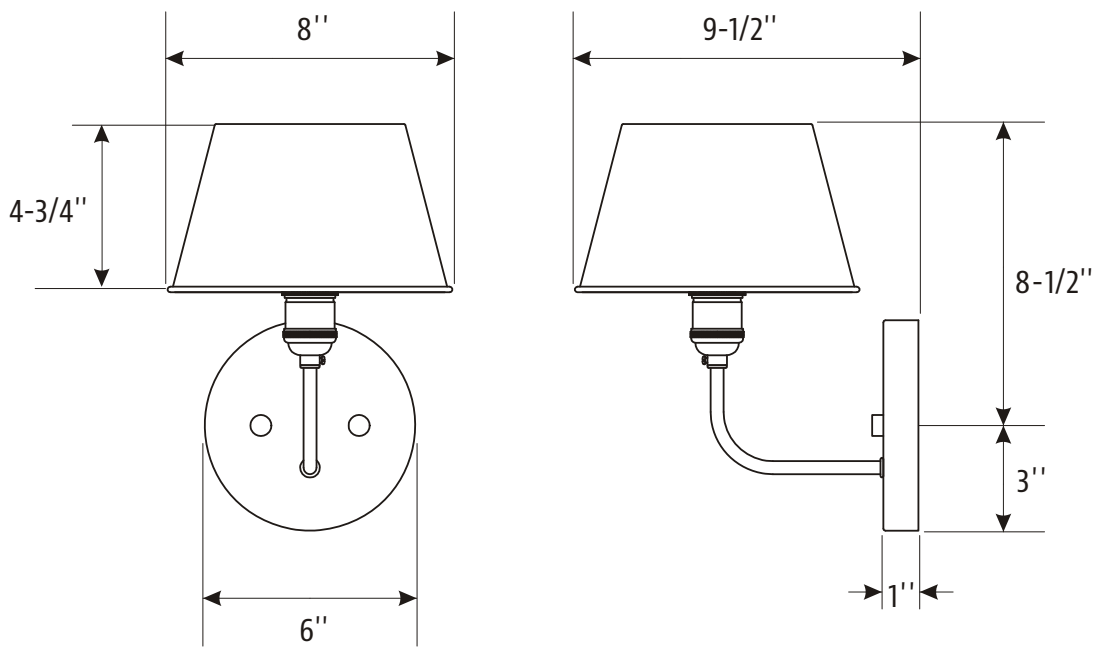

Sconce

WL3391AGBR

- 1-Light Sconce in Oxidized aged brass
- No special tools needed for assembly
- Mount position: Up Only

- Certification:

UL/CUL Damp Location

- Backplate dimensions: D 6" x H1"

- Wattage:

WL3391AGBR: Uses one 60W Medium base lamp max

WL3391AGBR