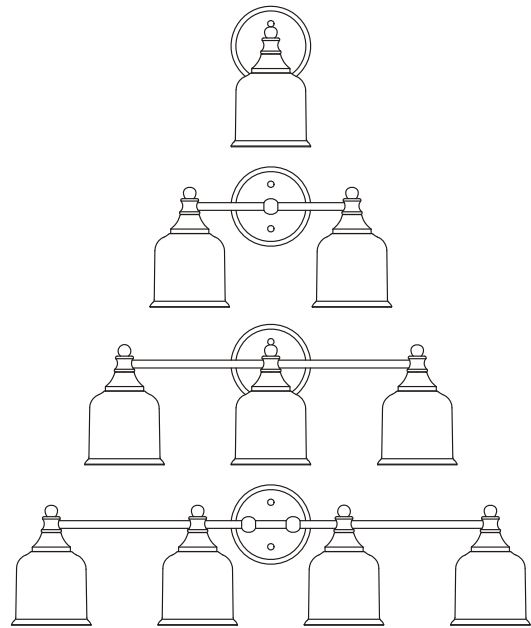

Vanity Light

- VL3161BN/PC**
- VL3162BN/PC**
- VL3163BN/PC**
- VL3164BN/PC**

- 1, 2, 3 or 4 - Light Vanity Light in Brushed Nickel or Polished Chrome
- Clear Glass
- No special tools needed for assembly
- Dimmable: NO
- Mount position: Up or down
- Certification:
 - UL/CUL
 - Damp Location Only
- Backplate dimensions: L 4-7/8" x D 1"
- Wattage:
 - VL3161BN/PC: Uses one 60W medium base lamp max
 - VL3162BN/PC: Uses two 60W medium base lamps max
 - VL3163BN/PC: Uses three 60W medium base lamps max
 - VL3164BN/PC: Uses four 60W medium base lamps max

See dimensional drawing on back.

VL3161BN/PC

VL3162BN/PC

VL3163BN/PC

VL3164BN/PC