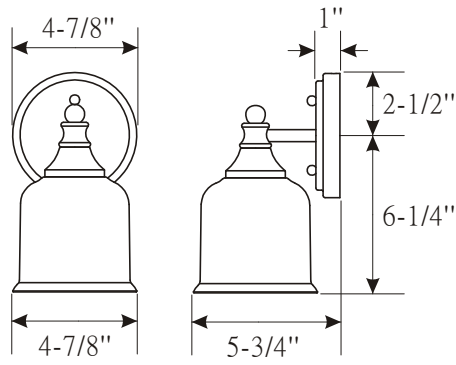

Vanity Light

- VL3161BN/PC**
- VL3162BN/PC**
- VL3163BN/PC**
- VL3164BN/PC**

- 1, 2, 3 or 4 - Light Vanity Light in Brushed Nickel or Polished Chrome
- Clear Glass
- No special tools needed for assembly
- Dimmable: NO
- Mount position: Up or down
- Certification:
 - UL/CUL
 - Damp Location Only
- Backplate dimensions: L 4-7/8" x D 1"
- Wattage:
 - VL3161BN/PC: Uses one 60W medium base lamp max
 - VL3162BN/PC: Uses two 60W medium base lamps max
 - VL3163BN/PC: Uses three 60W medium base lamps max
 - VL3164BN/PC: Uses four 60W medium base lamps max

See dimensional drawing on back.

VL3161BN/PC

VL3162BN/PC

VL3163BN/PC

VL3164BN/PC