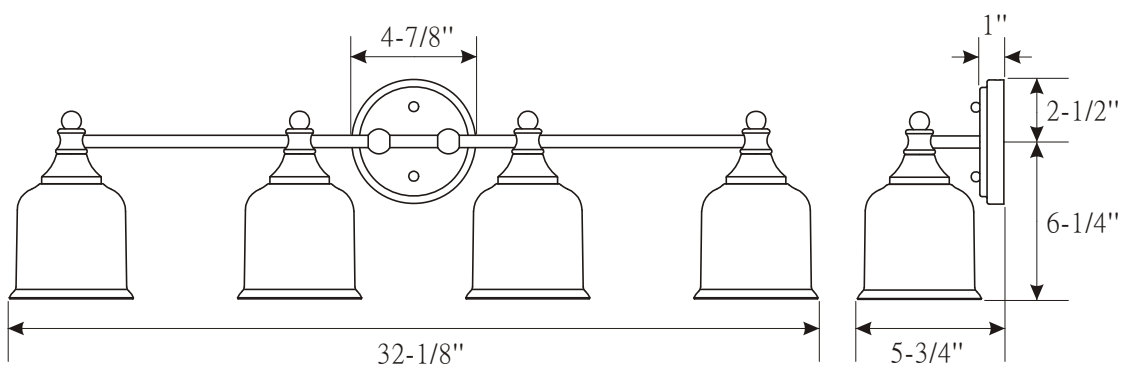

Vanity Light

- VL3161BN/PC**
- VL3162BN/PC**
- VL3163BN/PC**
- VL3164BN/PC**

- 1, 2, 3 or 4 - Light Vanity Light in Brushed Nickel or Polished Chrome
- Clear Glass
- No special tools needed for assembly
- Dimmable: NO
- Mount position: Up or down
- Certification:
 - UL/CUL
 - Damp Location Only
- Backplate dimensions: L 4-7/8" x D 1"
- Wattage:
 - VL3161BN/PC: Uses one 60W medium base lamp max
 - VL3162BN/PC: Uses two 60W medium base lamps max
 - VL3163BN/PC: Uses three 60W medium base lamps max
 - VL3164BN/PC: Uses four 60W medium base lamps max

See dimensional drawing on back.

VL3161BN/PC

VL3162BN/PC

VL3163BN/PC

VL3164BN/PC