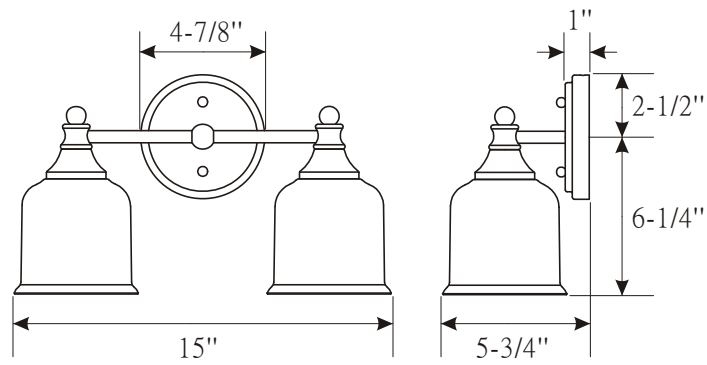

Vanity Light

- VL3161BN/PC**
- VL3162BN/PC**
- VL3163BN/PC**
- VL3164BN/PC**

- 1, 2, 3 or 4 - Light Vanity Light in Brushed Nickel or Polished Chrome
- Clear Glass
- No special tools needed for assembly
- Dimmable: NO
- Mount position: Up or down
- Certification:
 - UL/CUL
 - Damp Location Only
- Backplate dimensions: L 4-7/8" x D 1"
- Wattage:
 - VL3161BN/PC: Uses one 60W medium base lamp max
 - VL3162BN/PC: Uses two 60W medium base lamps max
 - VL3163BN/PC: Uses three 60W medium base lamps max
 - VL3164BN/PC: Uses four 60W medium base lamps max

See dimensional drawing on back.

VL3161BN/PC

VL3162BN/PC

VL3163BN/PC

VL3164BN/PC