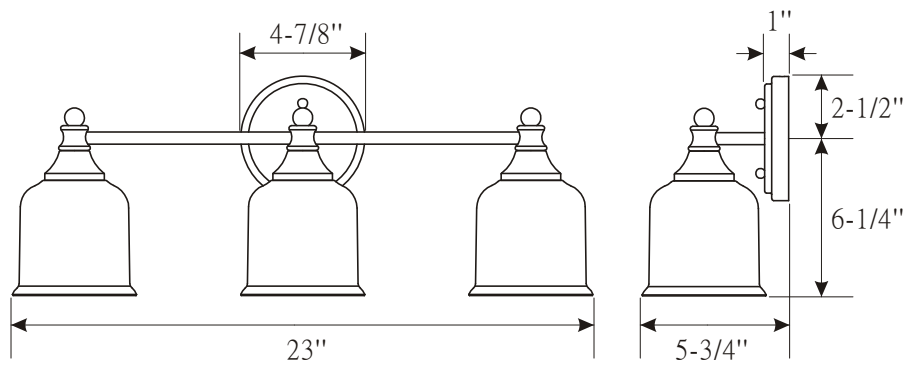

Vanity Light

- VL3161BN/PC**
- VL3162BN/PC**
- VL3163BN/PC**
- VL3164BN/PC**

- 1, 2, 3 or 4 - Light Vanity Light in Brushed Nickel or Polished Chrome
- Clear Glass
- No special tools needed for assembly
- Dimmable: NO
- Mount position: Up or down
- Certification:
 - UL/CUL
 - Damp Location Only
- Backplate dimensions: L 4-7/8" x D 1"
- Wattage:
 - VL3161BN/PC: Uses one 60W medium base lamp max
 - VL3162BN/PC: Uses two 60W medium base lamps max
 - VL3163BN/PC: Uses three 60W medium base lamps max
 - VL3164BN/PC: Uses four 60W medium base lamps max

See dimensional drawing on back.

VL3161BN/PC

VL3162BN/PC

VL3163BN/PC

VL3164BN/PC