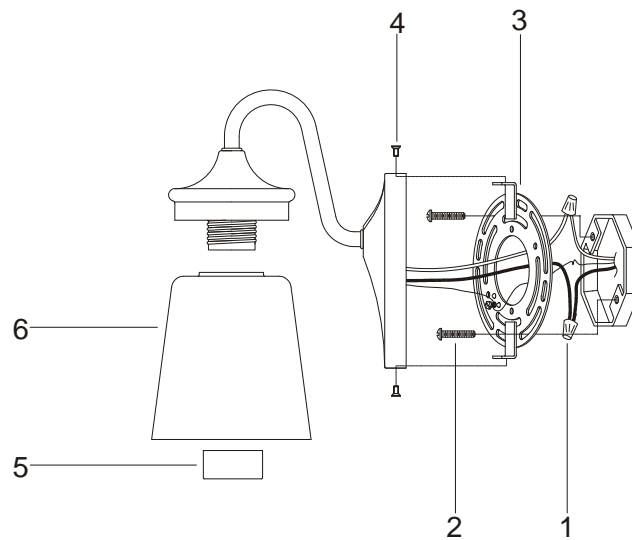

Vanity Light

VL3151MB/PC
VL3152MB/PC
VL3153MB/PC
VL3154MB/PC

No.	Part Name	Spanish	French	Part No.
1	Wire connectors (2pcs)	Conector de cable (2pcs)	Capuchon de connexion (2pcs)	PHSPRHDWR33WTY
2	Screw (2pcs)	Tornillo (2pcs)	Vis (2pcs)	
3	Circular strap (1pc)	Correa circular (1pc)	Boîte à prises (1pc)	PHSPRMNTBAR1WTY
4	Screw (2pcs)	Tornillo (2pcs)	Vis (2pcs)	PHSPRSCREW2WTY =MB PHSPRSCREW1WTY =PC
5	socket ring(1, 2, 3 or 4pcs)	aro del enchufe(1, 2, 3 or 4pcs)	bague de blocage(1, 2, 3 or 4pcs)	PHSPRMTLCAP3WTY =MB PHSPRMTLCAP2WTY =PC
6	Glass (1, 2, 3 or 4pcs)	Vidrio (1, 2, 3 or 4pcs)	Verre (1, 2, 3 or 4pcs)	PHSPRGLS1WTY