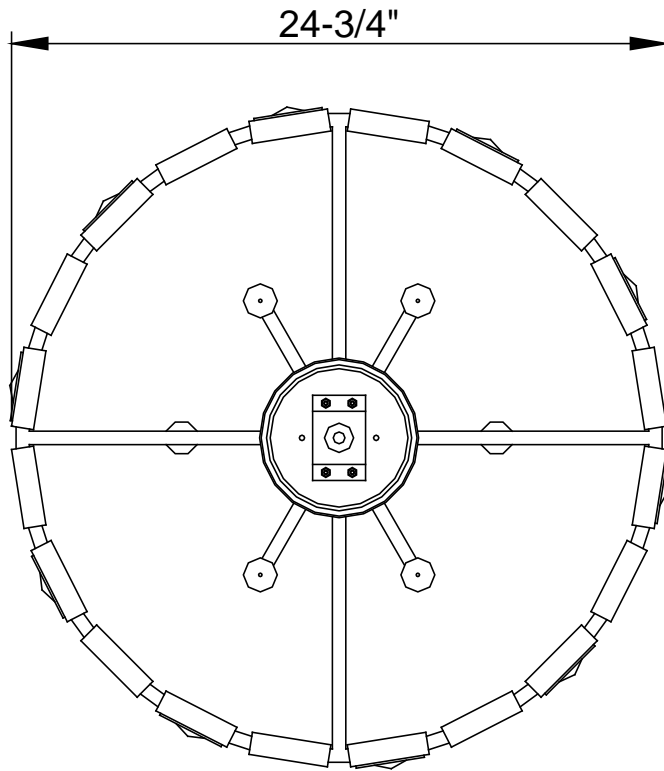

Pendant

PL3336TEXBLRG

- 6-Light Pendant in Textured Black/Rose Gold
- Clear Crystal
- No special tools needed for assembly
- Dimmable: NO
- Stem Length: 54", included (1) 6", (4) 12"
- Wire Length: 180"
- Certification:

UL

Dry Rated

- Canopy dimensions: 5-7/8" x 1-3/4"
- Wattage:

PL3336TEXBLRG: Uses six 60W candelabra base lamps max

PL3336TEXBLRG