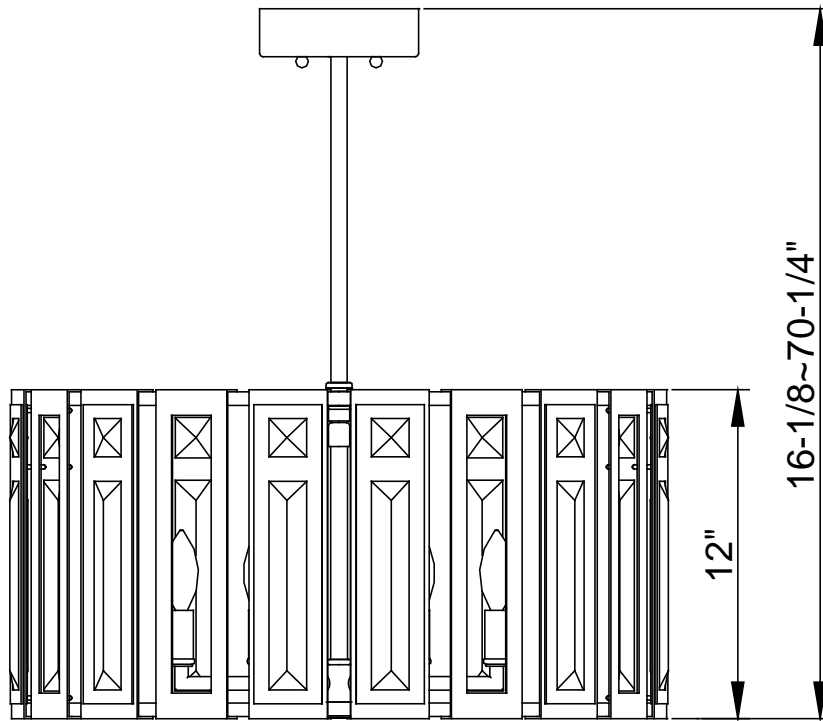

Pendant

PL3336TEXBLRG

- 6-Light Pendant in Textured Black/Rose Gold
- Clear Crystal
- No special tools needed for assembly
- Dimmable: NO
- Stem Length: 54", included (1) 6", (4) 12"
- Wire Length: 180"
- Certification:

UL

Dry Rated

- Canopy dimensions: 5-7/8" x 1-3/4"
- Wattage:

PL3336TEXBLRG: Uses six 60W candelabra base lamps max

PL3336TEXBLRG