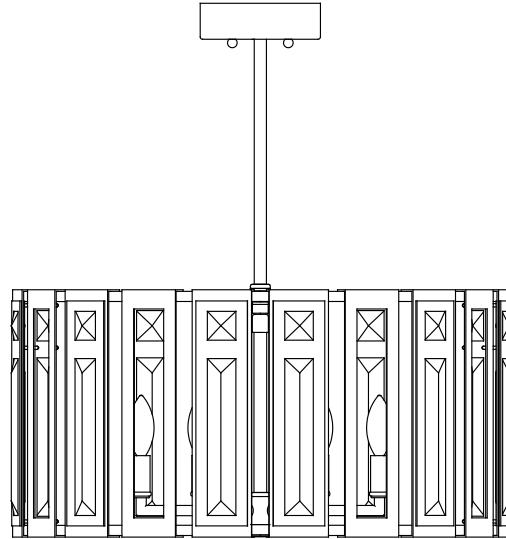

Pendant

PL3336TEXBLRG

- 6-Light Pendant in Textured Black/Rose Gold
- Clear Crystal
- No special tools needed for assembly
- Dimmable: NO
- Stem Length: 54", included (1) 6", (4) 12"
- Wire Length: 180"
- Certification:

UL

Dry Rated

- Canopy dimensions: 5-7/8" x 1-3/4"
- Wattage:

PL3336TEXBLRG: Uses six 60W candelabra base lamps max

PL3336TEXBLRG