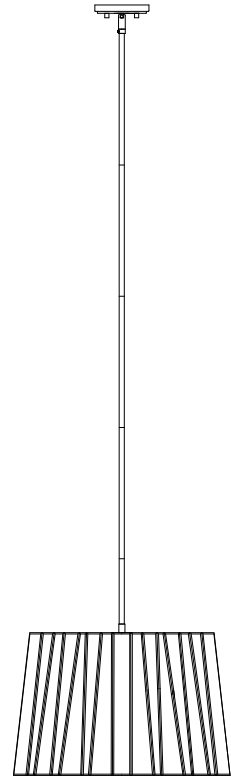

Pendant

PL3294ABDB

- 4 -Light Pendant in Antique Brass With Dark Bronze
- Mercury Glass
- No special tools needed for assembly
- Dimmable: No
- Stem Length: (1) 6", (4) 12"
- Wire Length: 180"
- Certification:
 - ETL
 - Dry Location Only
- Canopy dimensions: 5" x 3/4"
- Wattage:
 - PL3294ABDB: Uses four 60W Candelabra base lamps max

See dimensional drawing on back.