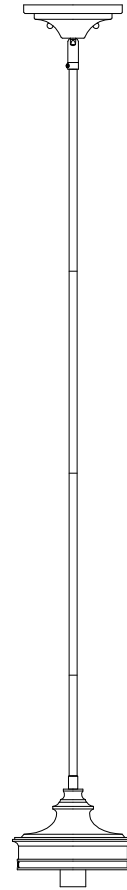

Mini Pendant

PL3241SABL/ORB/BN/PC

- 1 -Light Mini Pendant in Sand Black, Oil Rubbed Bronze or Brushed Nickel or Polished Chrome
- Holder Only, Glass Sold Separately
(PHPL3241CGLS- clear glass, PHPL3241CSGLS - clear seedy glass)
- No special tools needed for assembly
- Dimmable: No
- Stem Length: (1) 6", (3) 12"
- Wire Length: 180"
- Certification:
ETL
Dry Location Only
- Canopy dimensions: 5-7/8" x 2"
- Wattage:
PL3241SABL/ORB/BN/PC: Uses one 60W Medium base lamps max

See dimensional drawing on back.