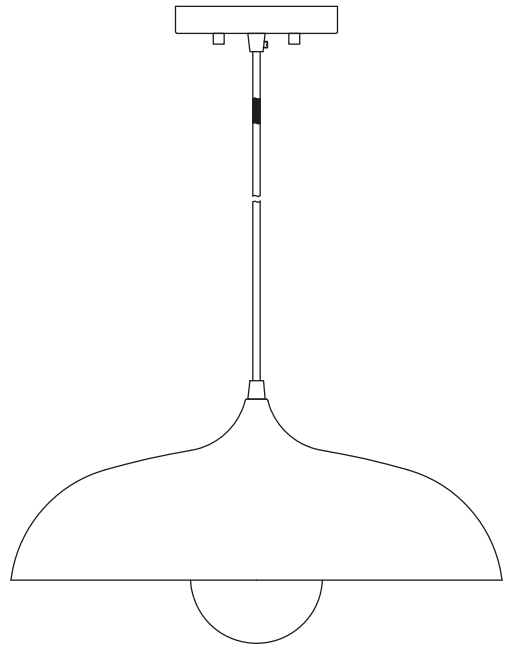

Pendant

PL3221GLWH/MB/PN/AGBR

- 1 -Light Pendant in Polished Nickel, Matte Black, High Gloss White or Oxidized Aged Brass
- No special tools needed for assembly
- Dimmable: NO
- Cord Length: 180"
- Certification:

UL /CUL

Dry Location Only

- Canopy dimensions: 5-7/8" x 1"
- Wattage:

PL3221GLWH/MB/PN/AGBR: Uses one 60W medium base lamp max

See dimensional drawing on back.